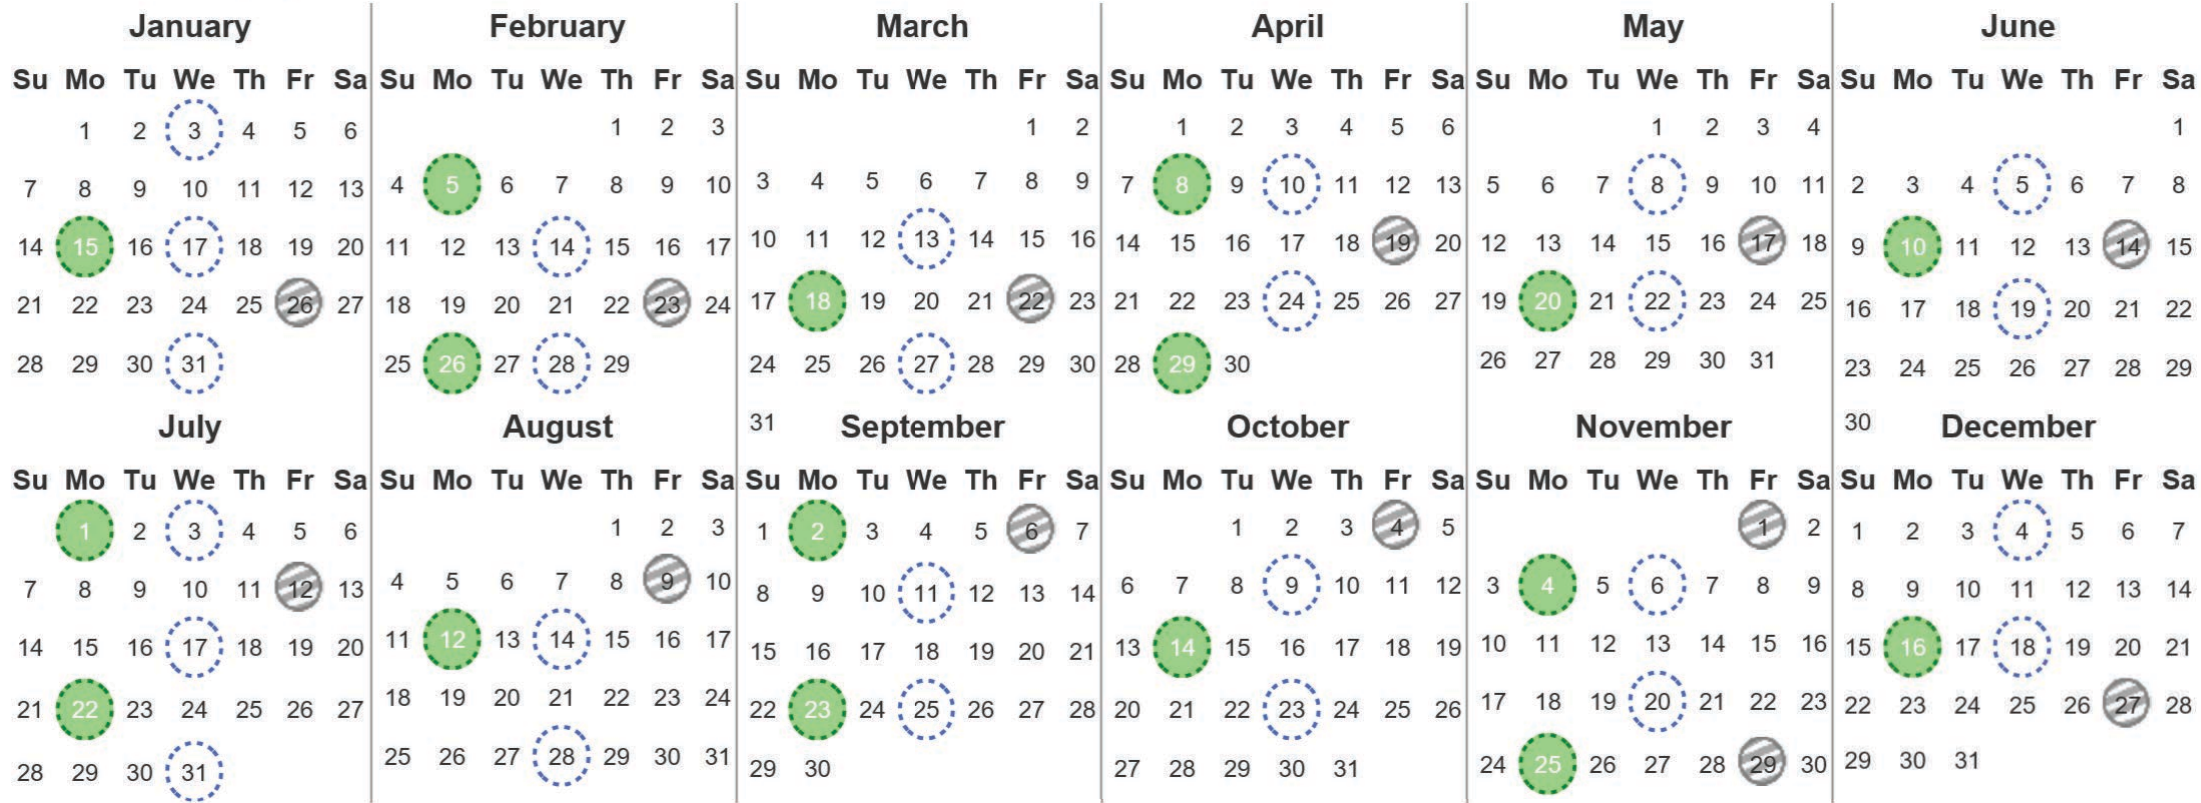

Your waste and recycling collection dates for **2024**.

 Non-recyclable Bin Only for items that cannot be recycled	 Recycling Bin Paper, card & cardboard • Plastic bottles, pots, tubs & trays • Tins, cans & empty aerosols • Cartons	 Glass Bin Glass bottles & jars
---	---	--

Please place your bins out for collection by **7.00am** on your collection day.

			 Festive Collections Check local press or website for details
---	---	---	--

Calendar Reference: TIREE1