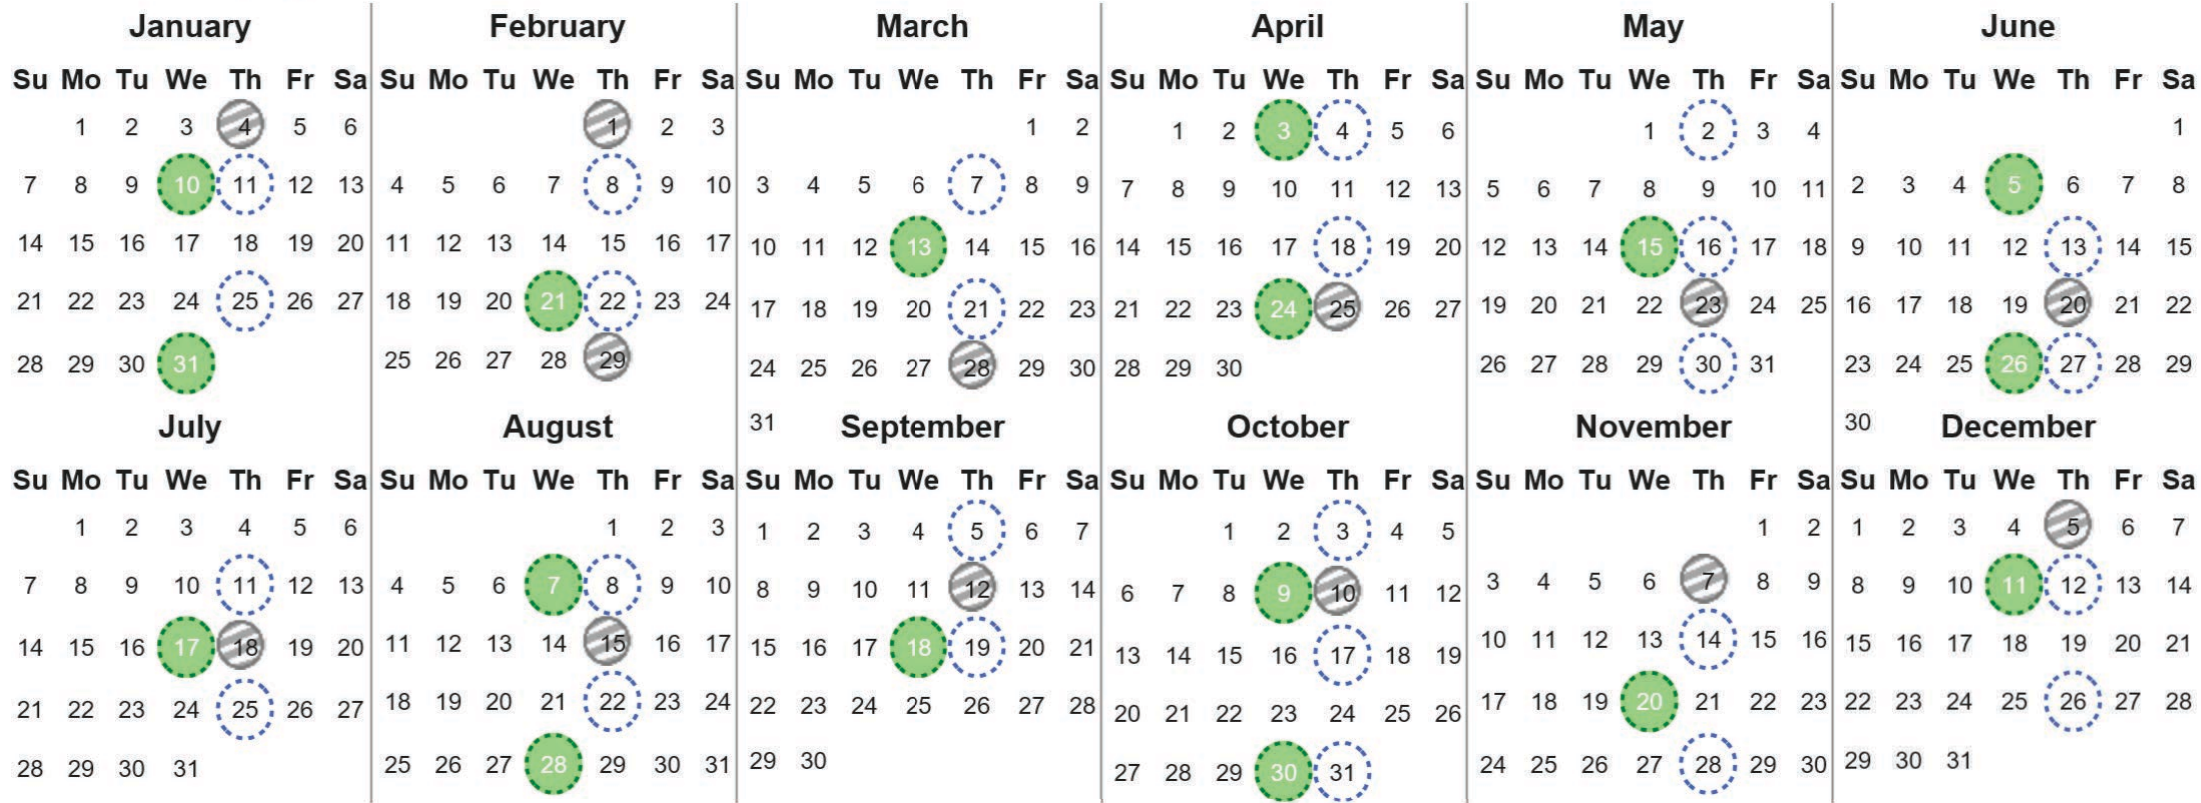

Your waste and recycling collection dates for **2024**.

 Non-recyclable Bin Only for items that cannot be recycled	 Recycling Bin Paper, card & cardboard • Plastic bottles, pots, tubs & trays • Tins, cans & empty aerosols • Cartons	 Glass Bin Glass bottles & jars
---------------------------------------------------------------------------------------------------------------------------------------------------------	-------------------------------------------------------------------------------------------------------------------------------------------------------------------------------------------------------------------	--------------------------------------------------------------------------------------------------------------------------------

Please place your bins out for collection by **6.00am** on your collection day.

			 Festive Collections Check local press or website for details
-------------------------------------------------------------------------------------	-------------------------------------------------------------------------------------	-------------------------------------------------------------------------------------	------------------------------------------------------------------------------------------------------------------------------------------------------------

Calendar Reference: MUL_7