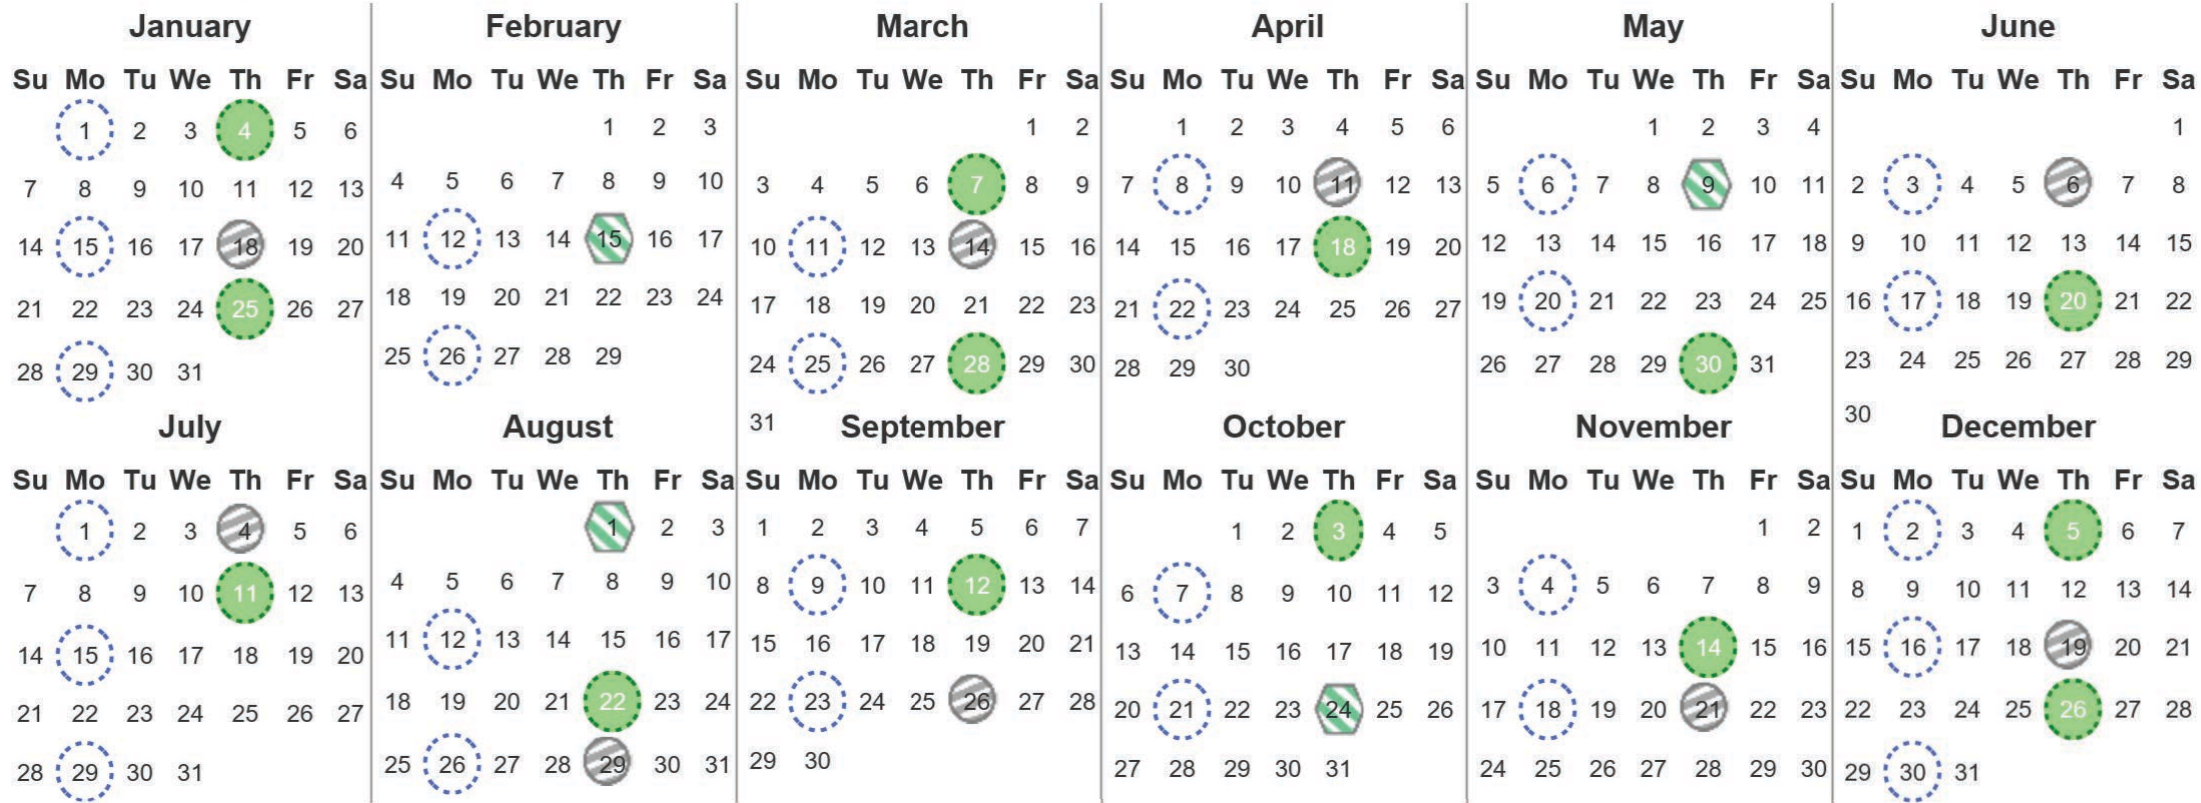

Your waste and recycling collection dates for **2024**.

|   |   |  |
|---|---|--|
|  <p><b>Non-recyclable Bin</b><br/>Only for items that cannot be recycled</p> |  <p><b>Recycling Bin</b><br/>Paper, card &amp; cardboard • Plastic bottles, pots, tubs &amp; trays • Tins, cans &amp; empty aerosols • Cartons</p> |  <p><b>Glass Bin</b><br/>Glass bottles &amp; jars</p> |
|---|---|--|

Please place your bins out for collection by **6.00am** on your collection day.

|   |   |   |  |
|---|---|---|--|
|   |  |  |  |
|---|---|---|--|

**Festive Collections**  
Check local press or website for details