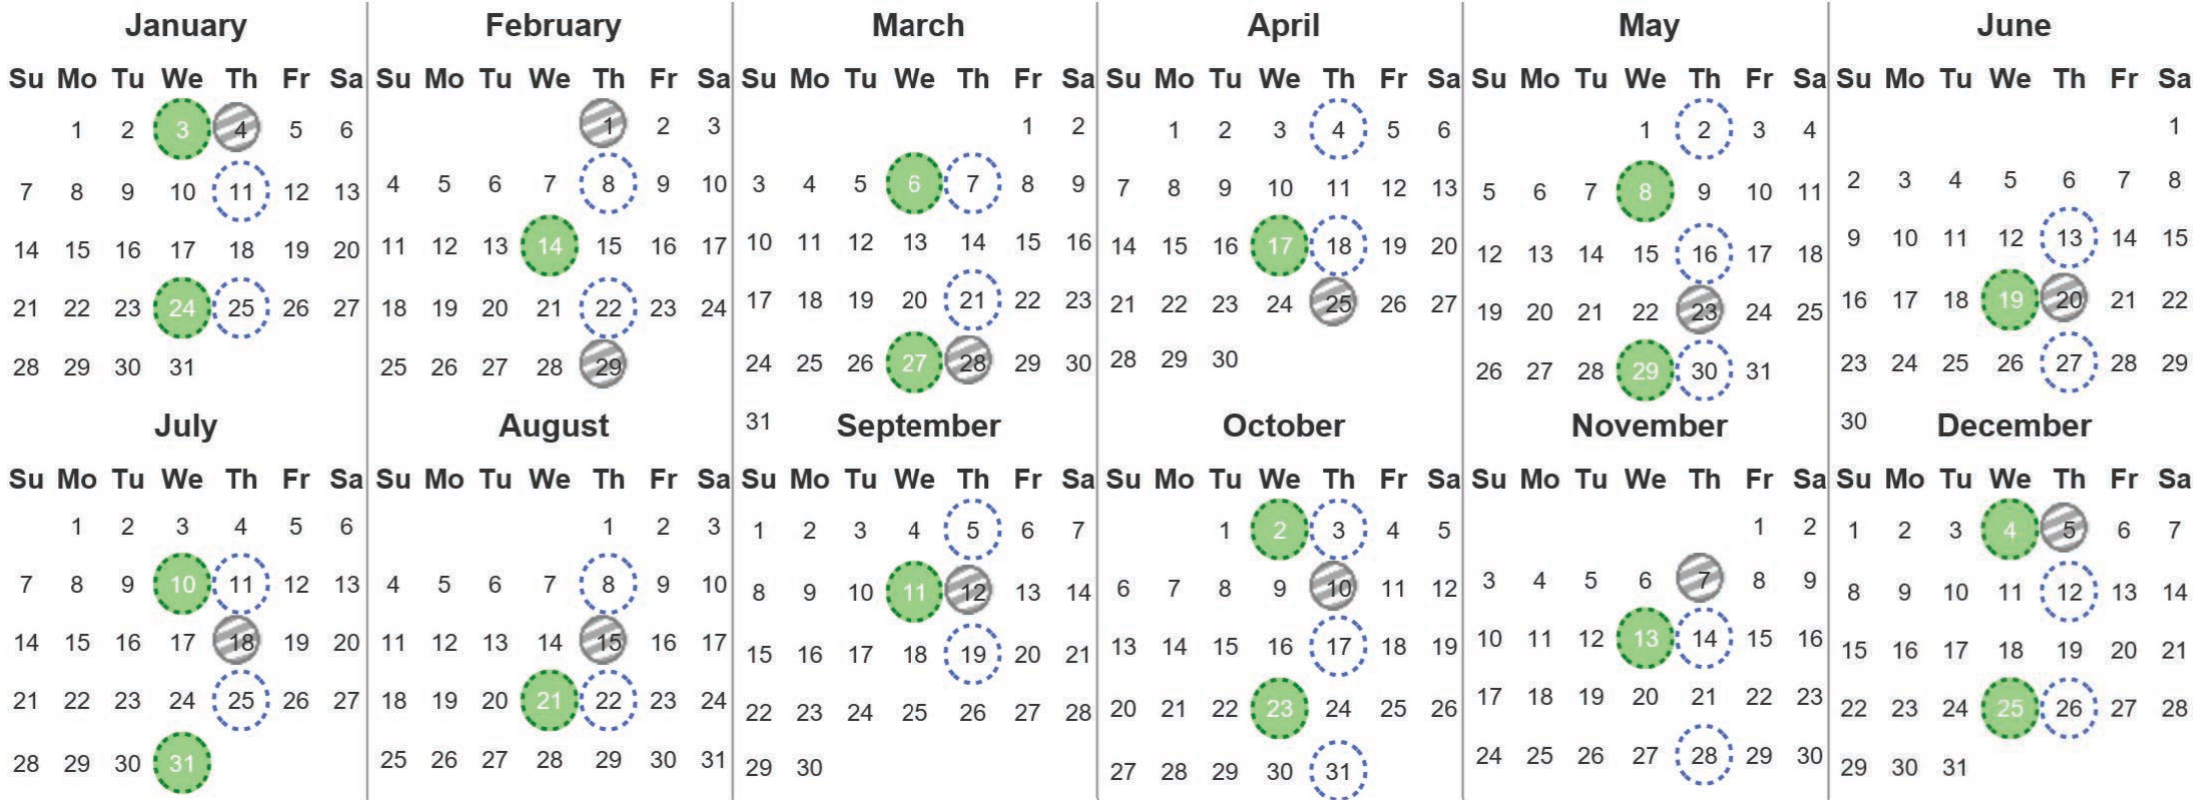

Your waste and recycling collection dates for 2024.

 Non-recyclable Bin Only for items that cannot be recycled	 Recycling Bin Paper, card & cardboard • Plastic bottles, pots, tubs & trays • Tins, cans & empty aerosols • Cartons	 Glass Bin Glass bottles & jars
---	---	--

Please place your bins out for collection by **6.00am** on your collection day.

			 Festive Collections Check local press or website for details
---	---	---	--