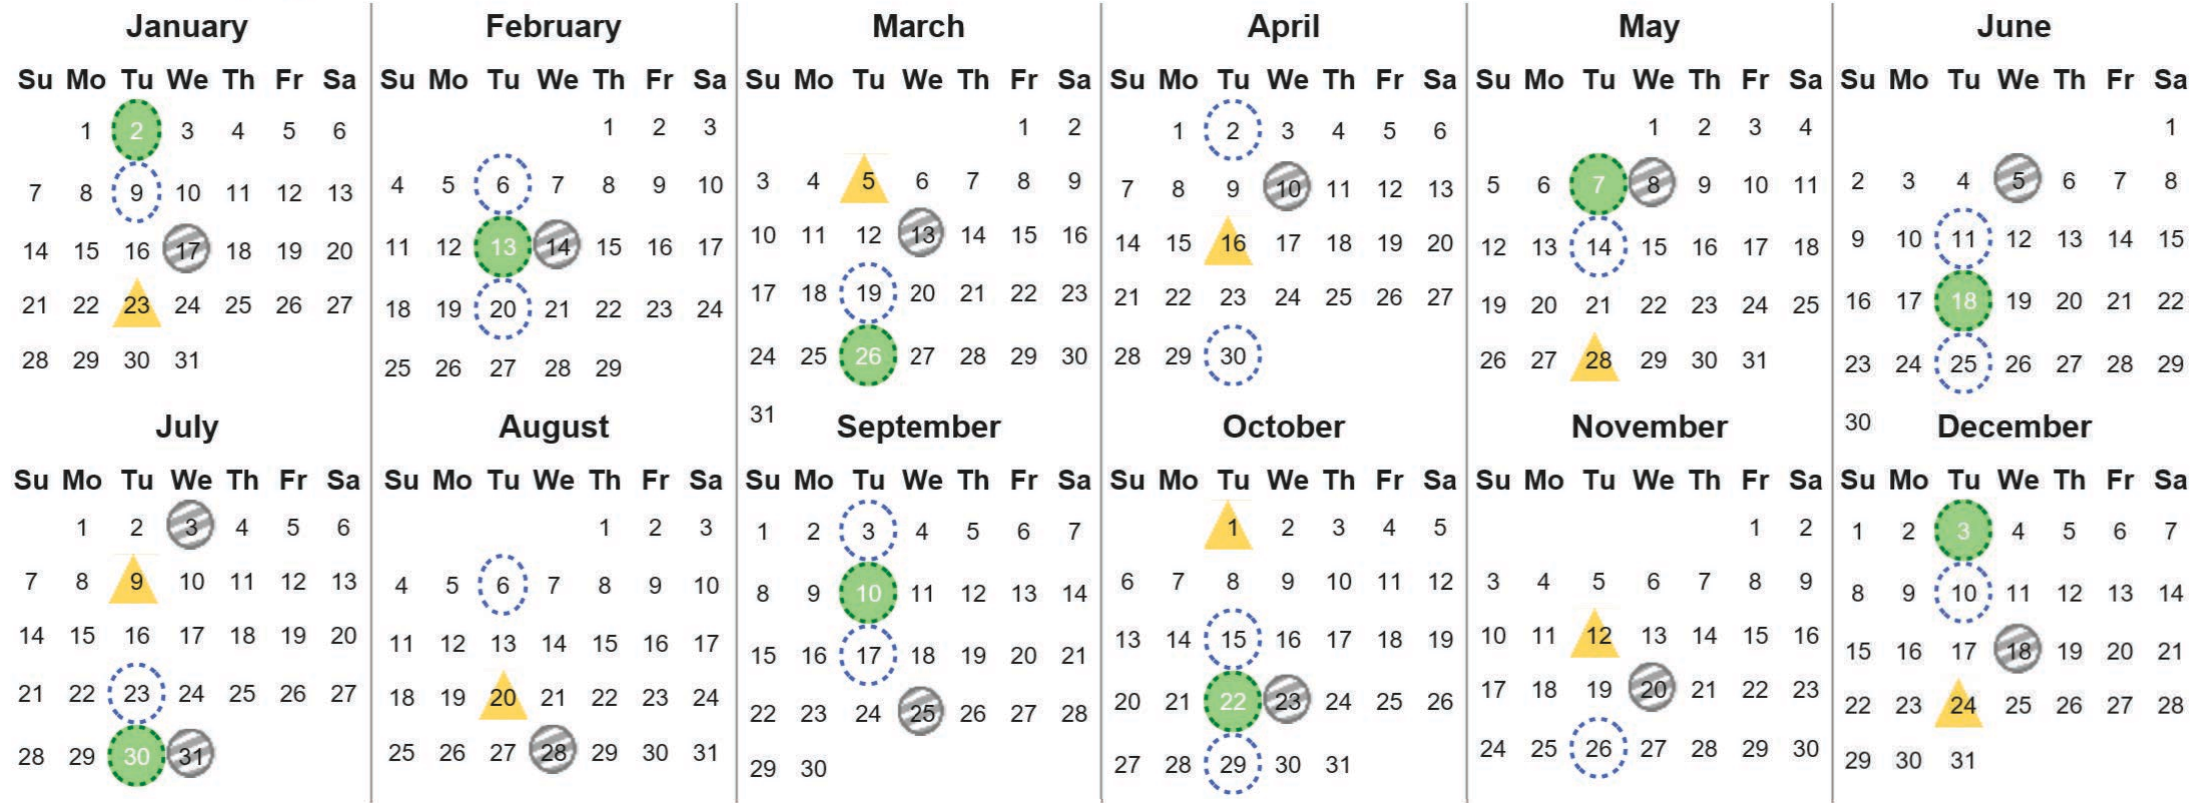

Your waste and recycling collection dates for 2024.

**Non-recyclable Bin**  
Only for items that cannot be recycled

**Recycling Bin**  
Paper, card & cardboard • Plastic bottles, pots, tubs & trays • Tins, cans & empty aerosols • Cartons

**Glass Bin**  
Glass bottles & jars

Please place your bins out for collection by **6.00am** on your collection day.

**Festive Collections**  
Check local press or website for details