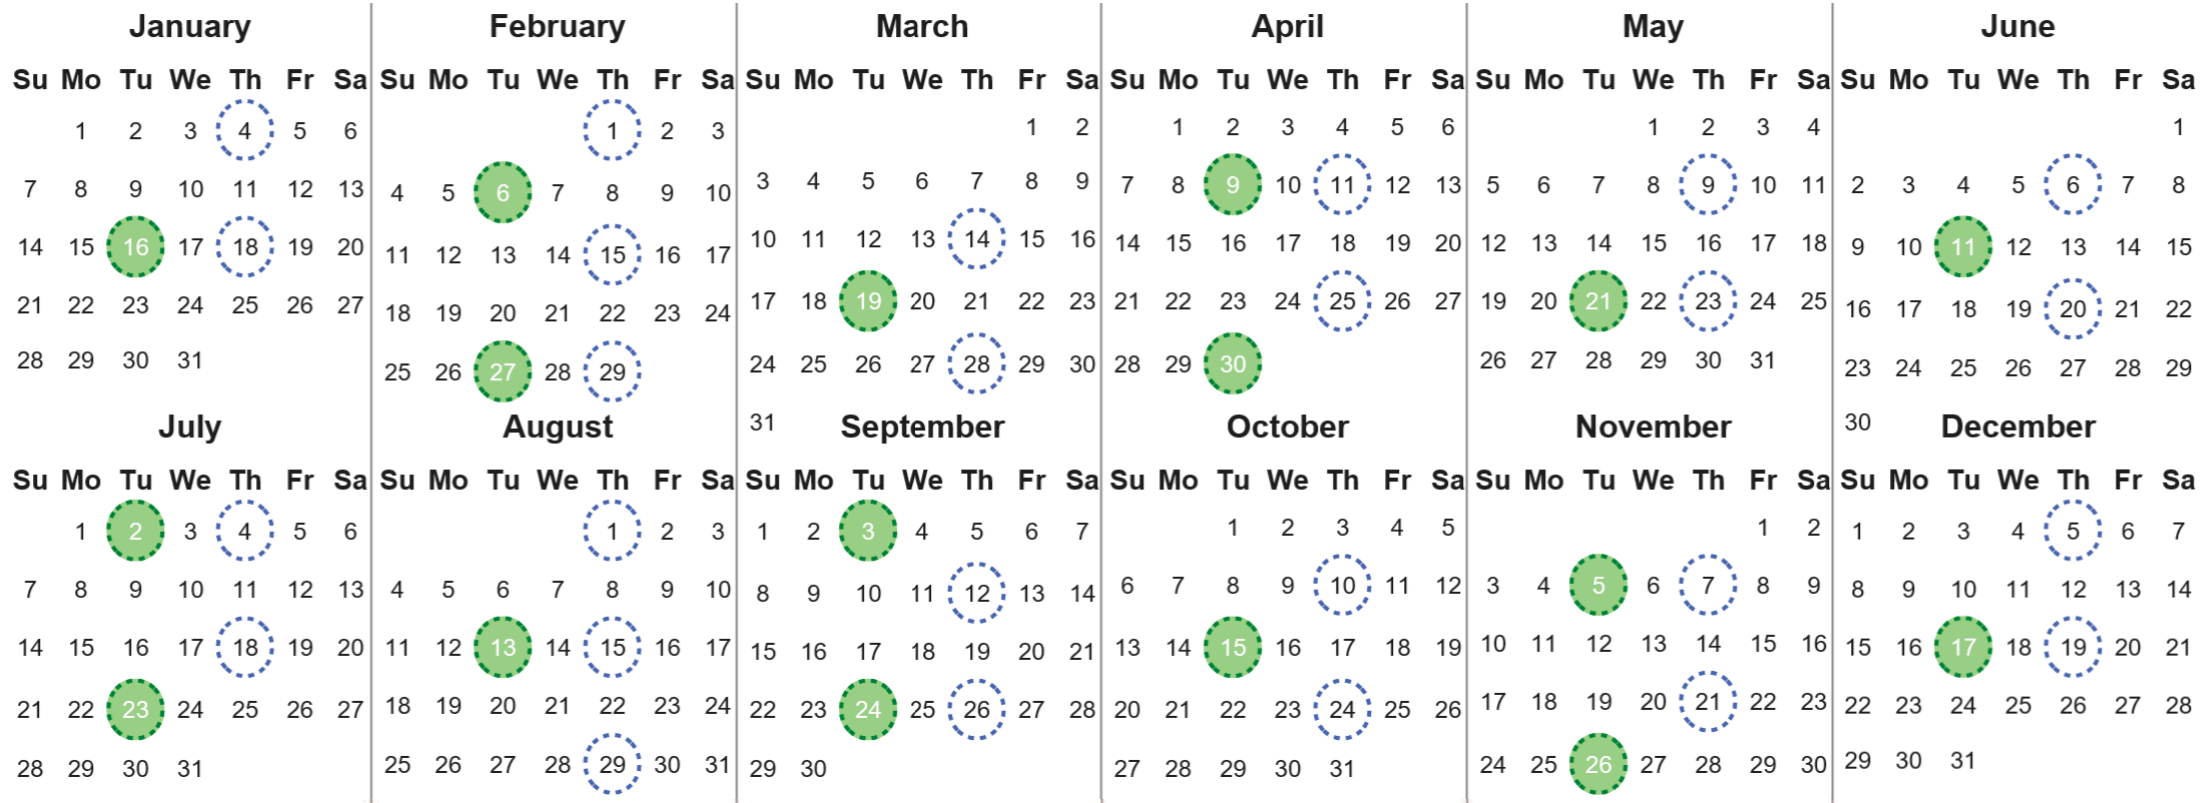

Your waste and recycling collection dates for **2024**.

**Non-recyclable Bin**  
Only for items that cannot be recycled

**Recycling Bin**  
Paper, card & cardboard • Plastic bottles, pots, tubs & trays • Tins, cans & empty aerosols • Cartons

Please place your bins out for collection **by 7.00am on your collection day.**

**Festive Collections**  
Check local press or website for details

Calendar Reference: MA09