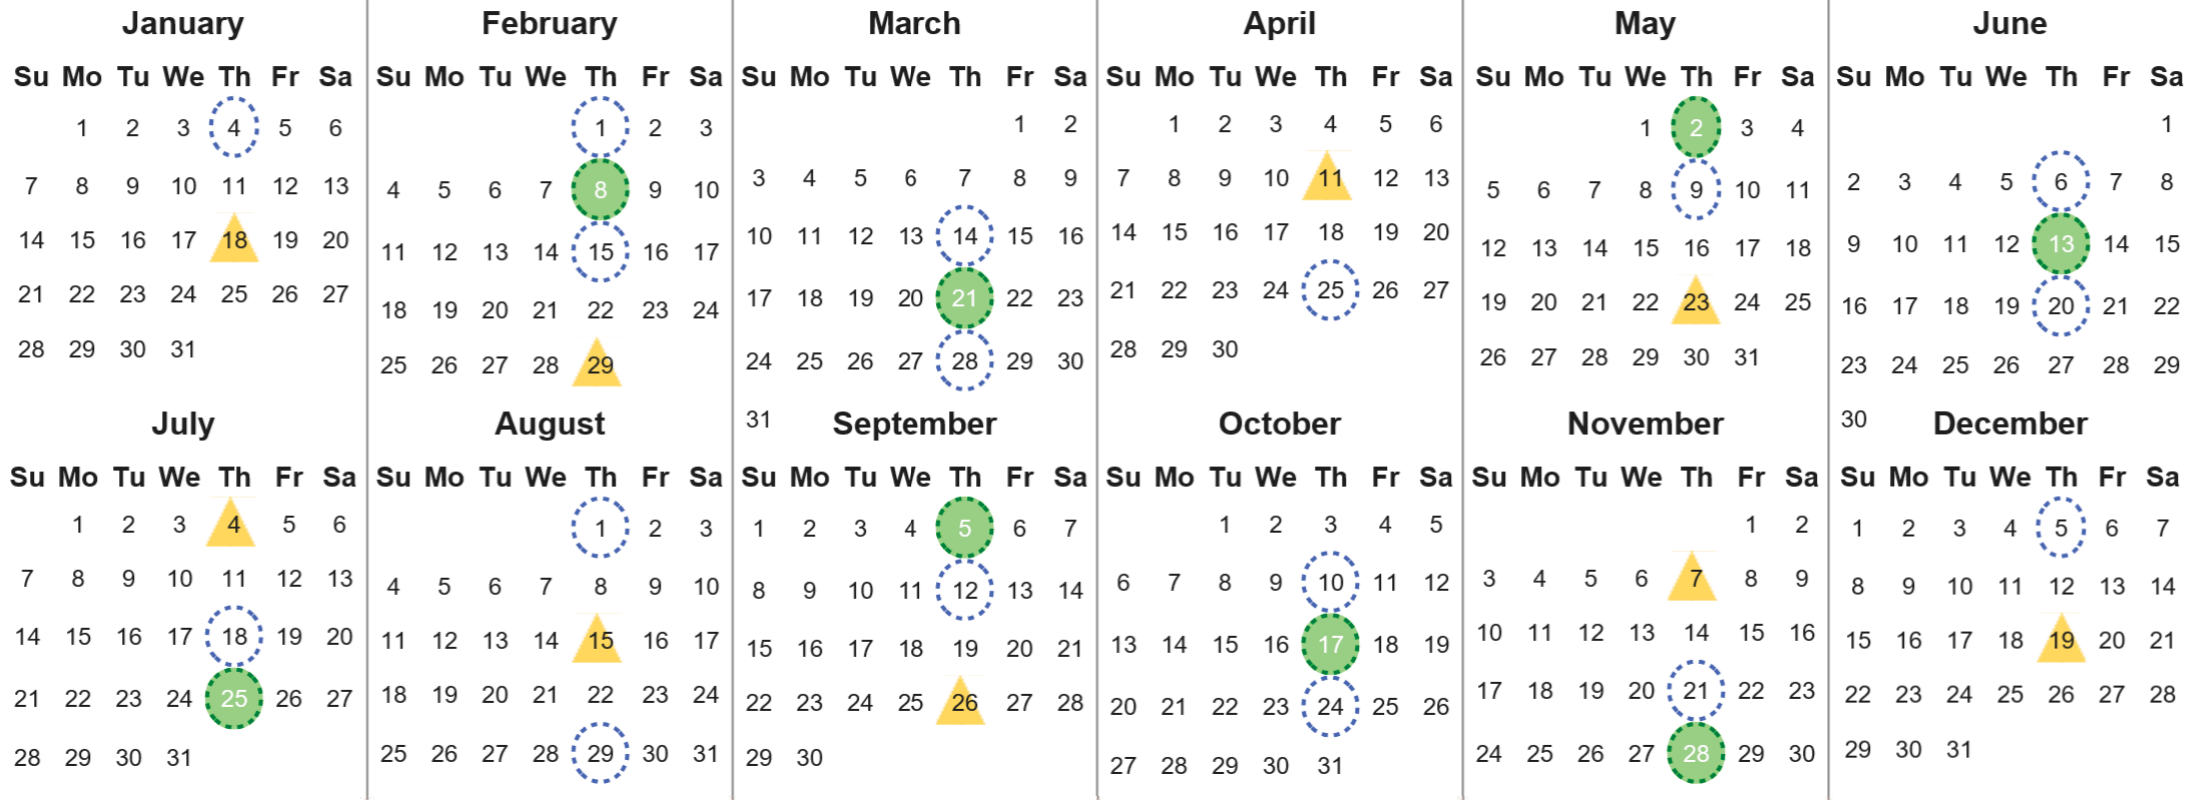

Your waste and recycling collection dates for 2024.

Non-recyclable Bin
Only for items that cannot be recycled

Recycling Bin
Paper, card & cardboard • Plastic bottles, pots, tubs & trays • Tins, cans & empty aerosols • Cartons

Please place your bins out for collection by **7.00am** on your collection day.

Festive Collections
Check local press or website for details