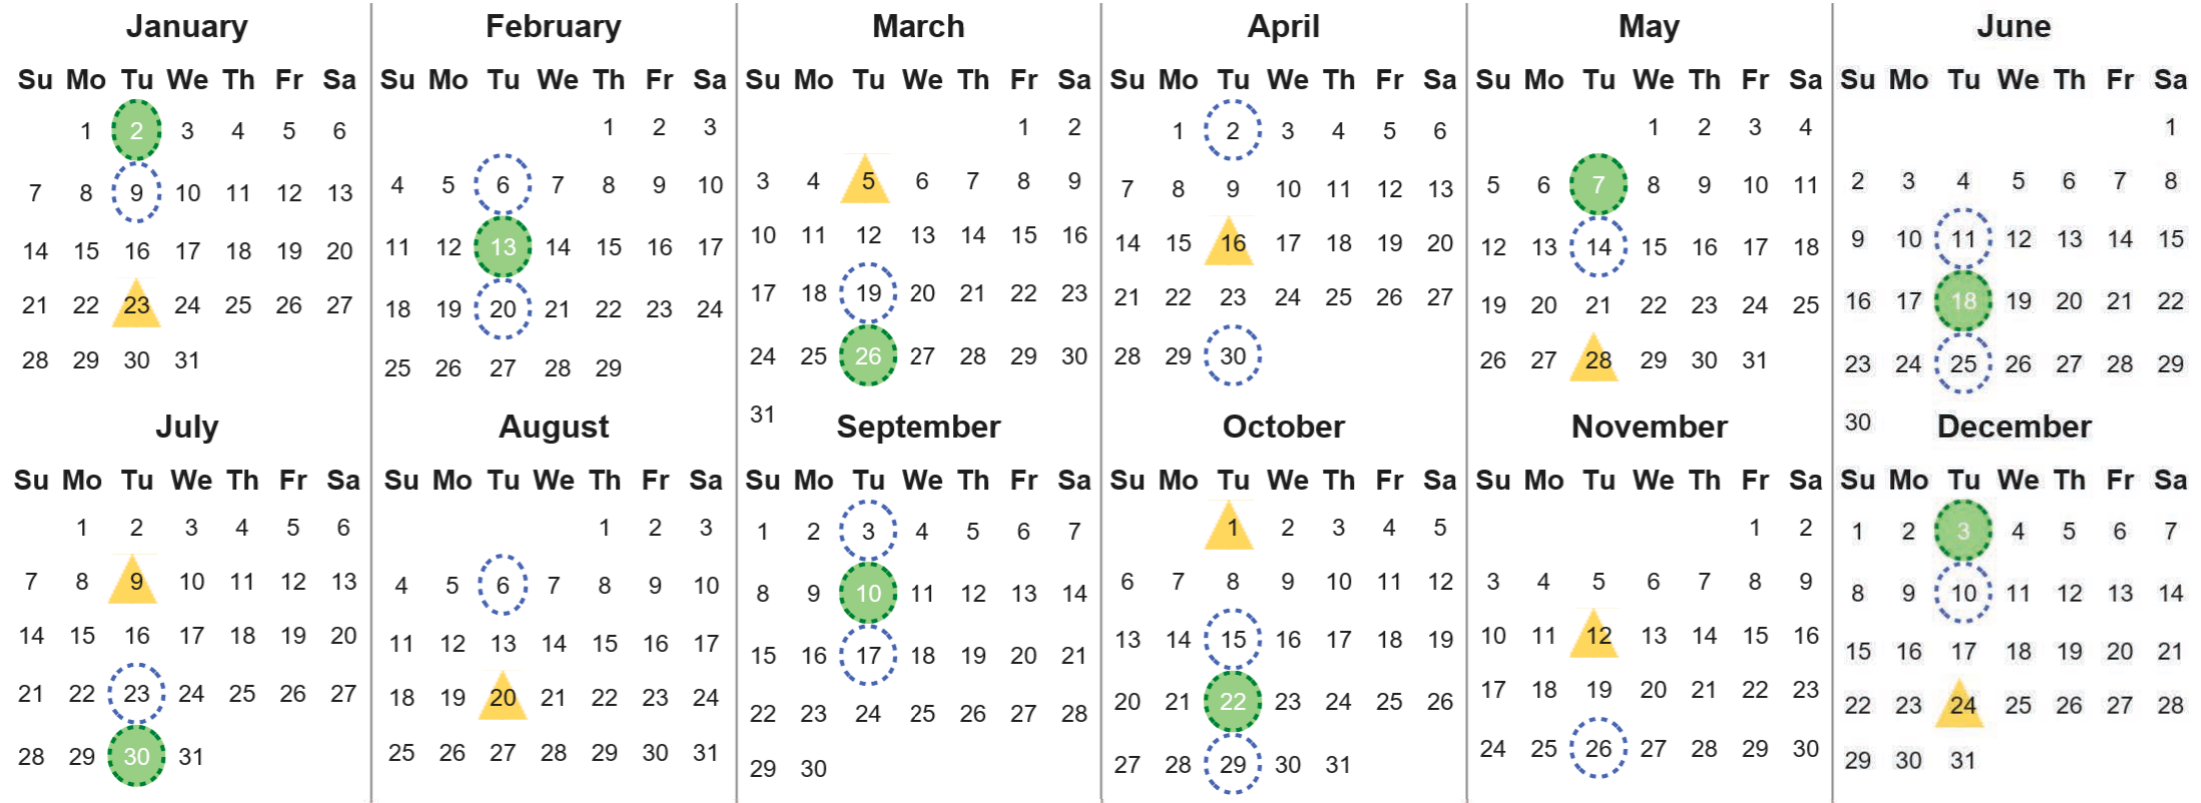

Your waste and recycling collection dates for **2024**.

Non-recyclable Bin
Only for items that cannot be recycled

Recycling Bin
Paper, card & cardboard • Plastic bottles, pots, tubs & trays • Tins, cans & empty aerosols • Cartons

Please place your bins out for collection **by 7.00am** on your collection day.

Festive Collections
Check local press or website for details