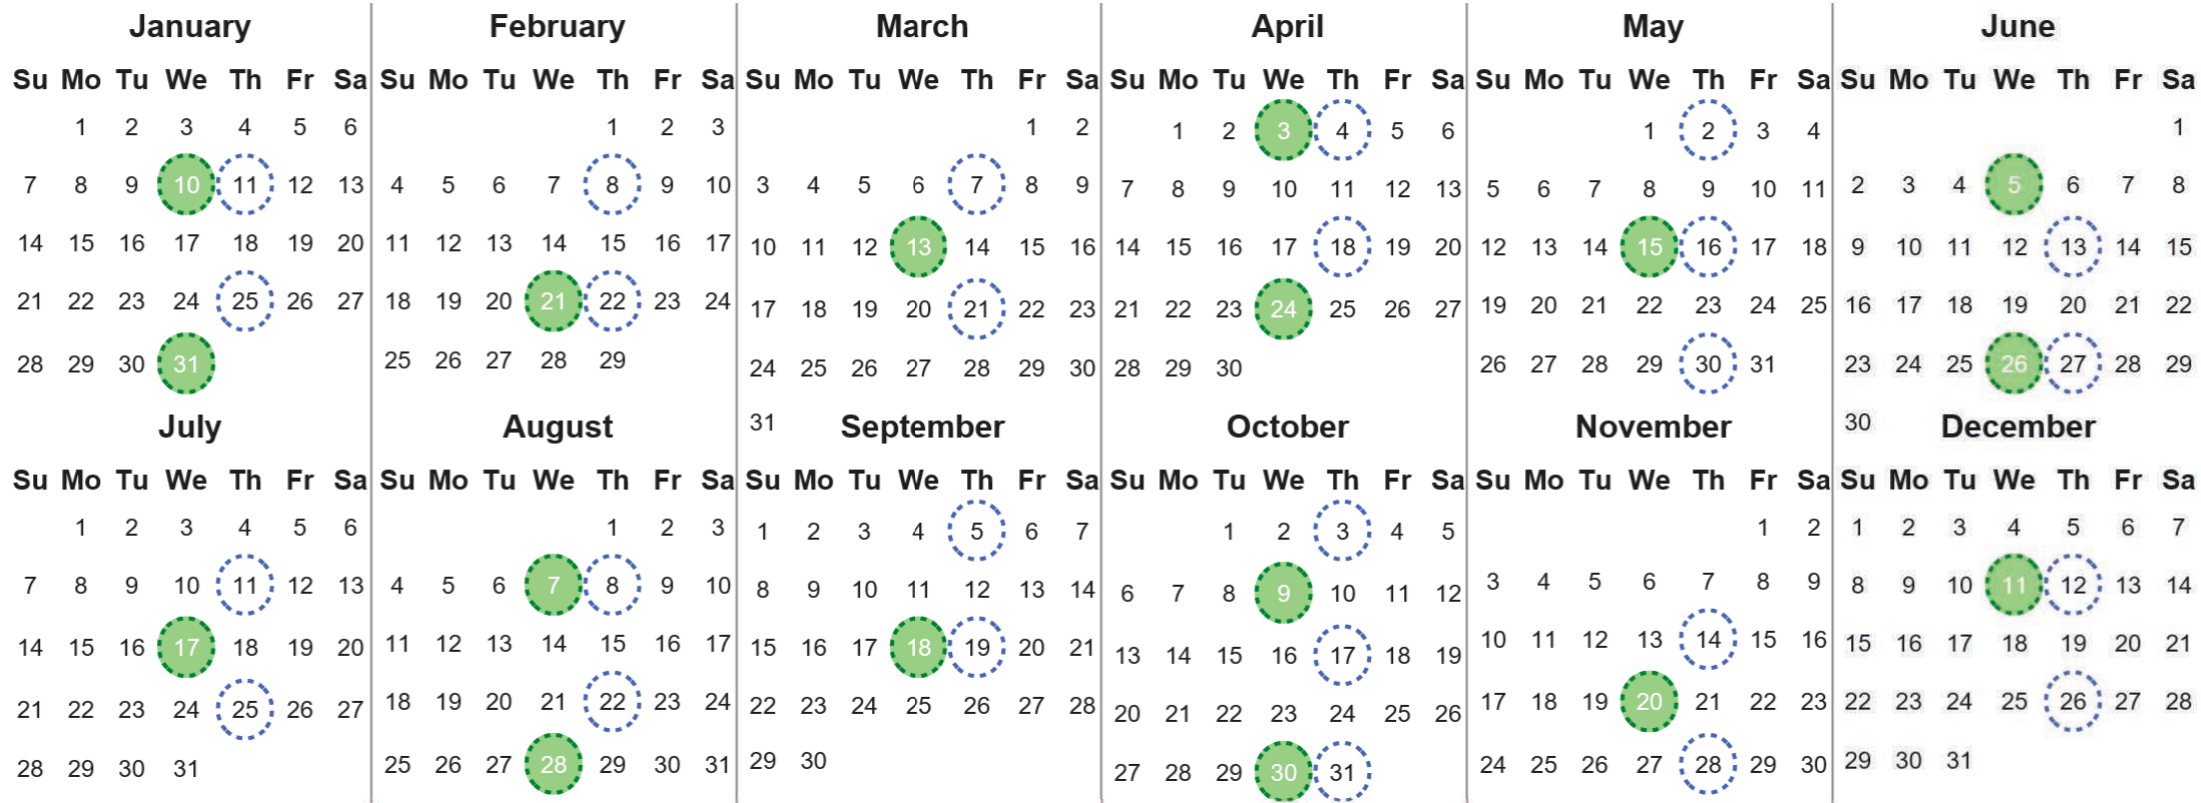

Your waste and recycling collection dates for **2024**.

**Non-recyclable Bin**  
Only for items that cannot be recycled

**Recycling Bin**  
Paper, card & cardboard • Plastic bottles, pots, tubs & trays • Tins, cans & empty aerosols • Cartons

Please place your bins out for collection **by 7.00am on your collection day.**

**Festive Collections**  
Check local press or website for details

Calendar Reference: MA03