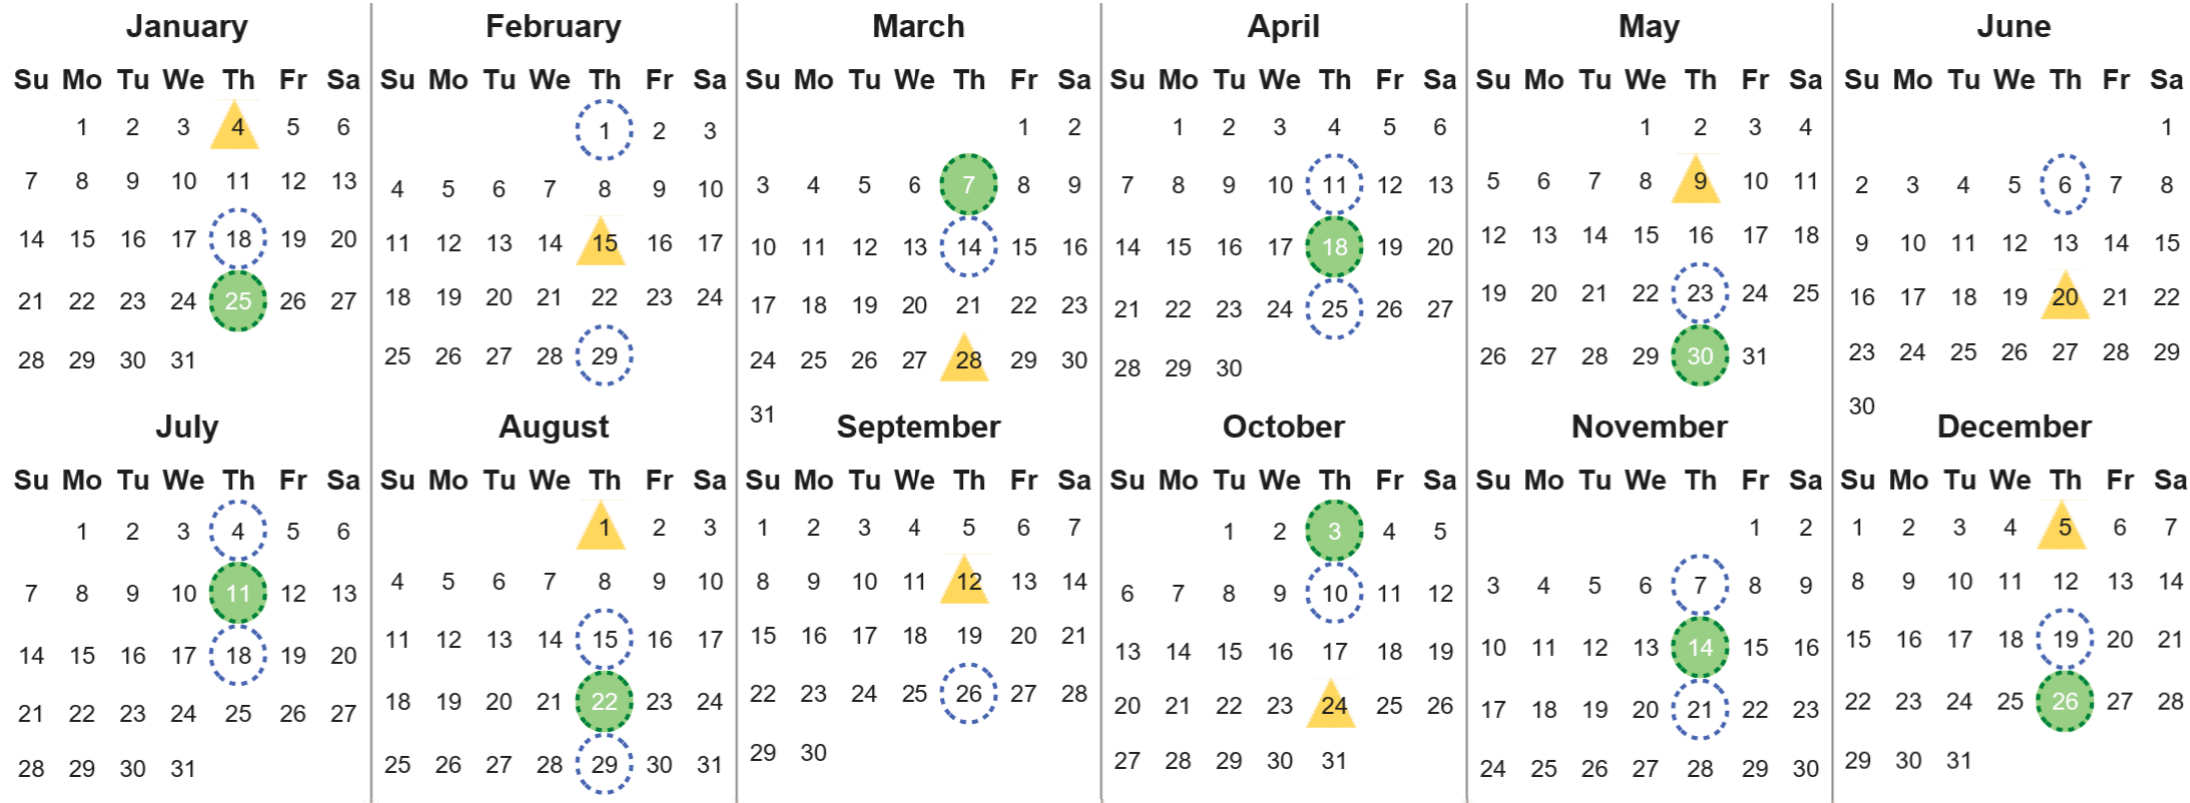

Your waste and recycling collection dates for **2024**.

Non-recyclable Bin
Only for items that cannot be recycled

Recycling Bin
Paper, card & cardboard • Plastic bottles, pots, tubs & trays • Tins, cans & empty aerosols • Cartons

Please place your bins out for collection **by 7.00am** on your collection day.

Festive Collections
Check local press or website for details