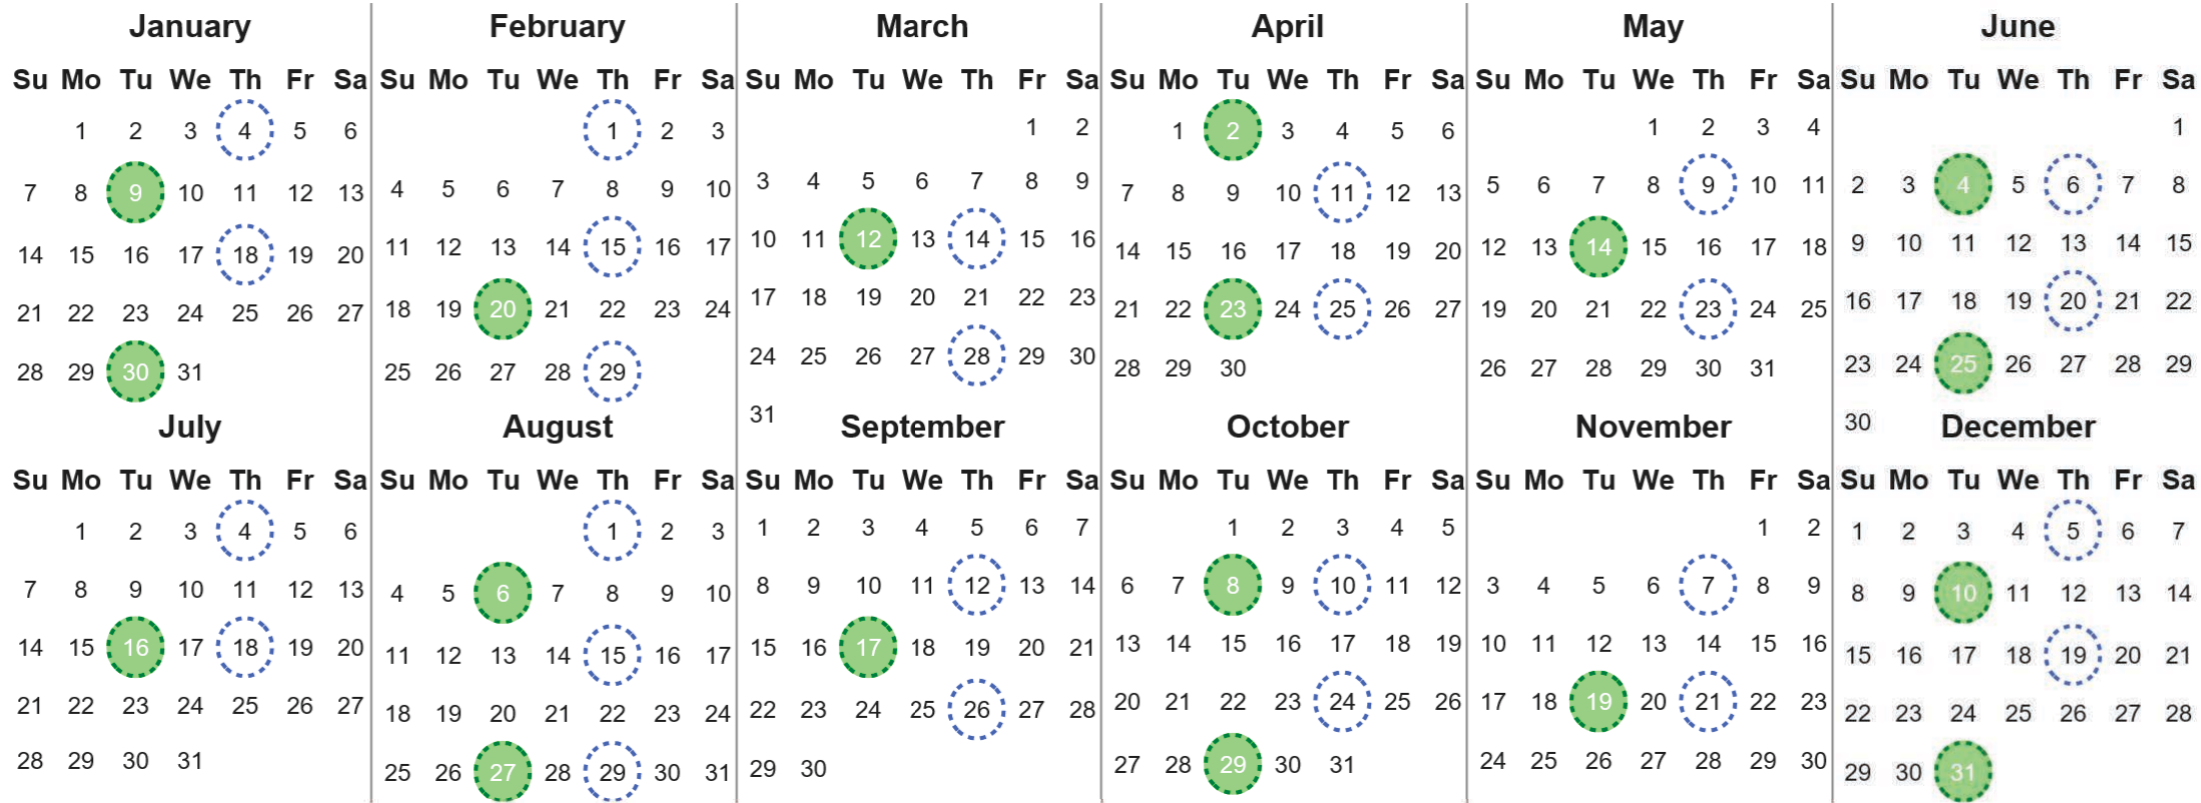

Your waste and recycling collection dates for **2024**.

Non-recyclable Bin
Only for items that cannot be recycled

Recycling Bin
Paper, card & cardboard • Plastic bottles, pots, tubs & trays • Tins, cans & empty aerosols • Cartons

Please place your bins out for collection **by 7.00am on your collection day.**

Festive Collections
Check local press or website for details