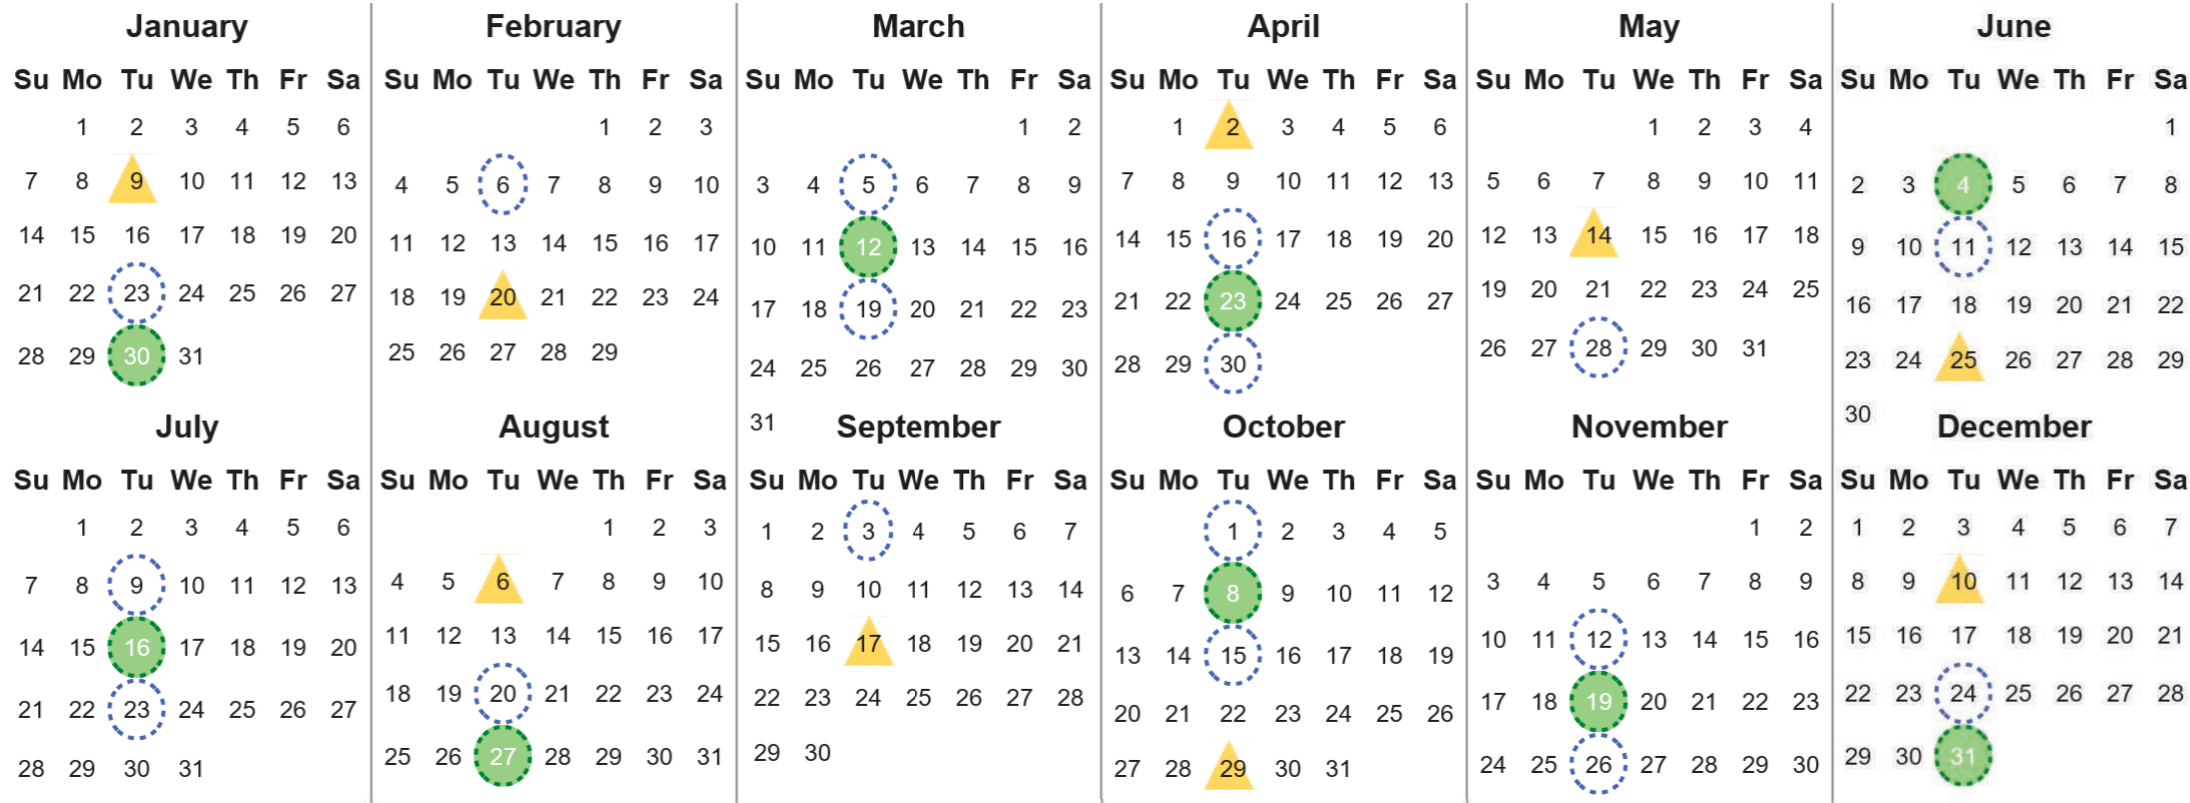

Your waste and recycling collection dates for **2024**.

**Non-recyclable Bin**  
Only for items that cannot be recycled

**Recycling Bin**  
Paper, card & cardboard • Plastic bottles, pots, tubs & trays • Tins, cans & empty aerosols • Cartons

Please place your bins out for collection **by 7.00am** on your collection day.

**Festive Collections**  
Check local press or website for details