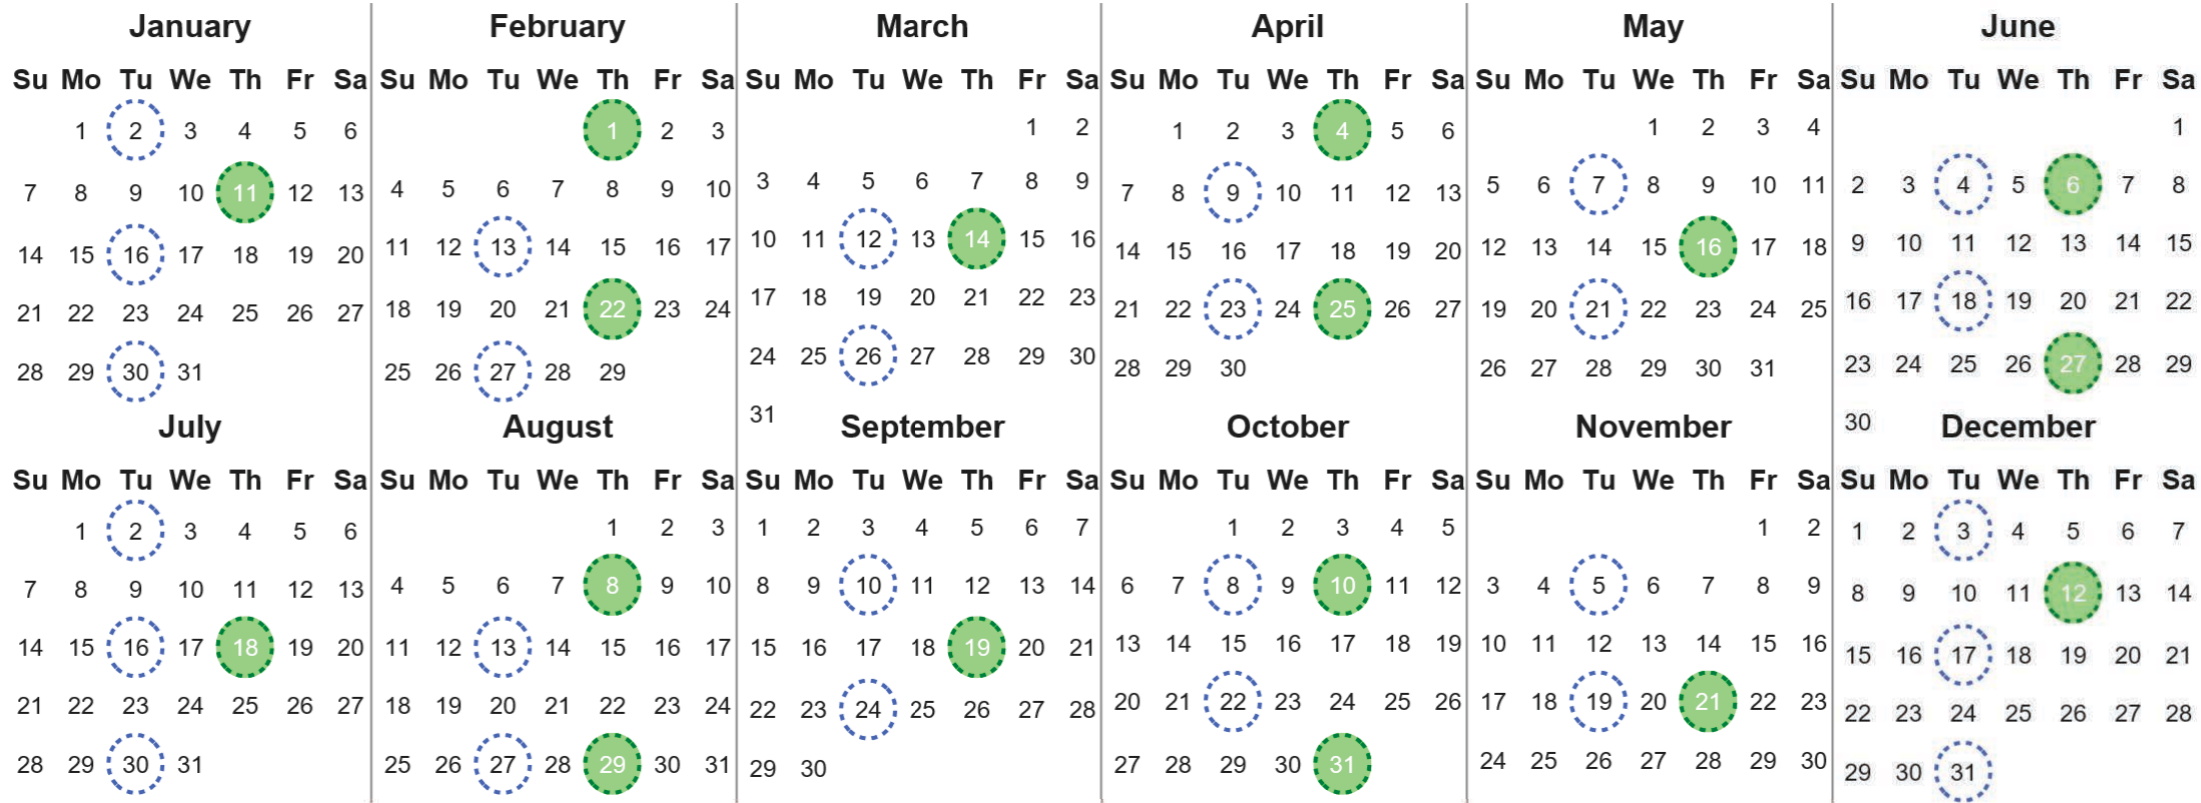

Your waste and recycling collection dates for **2024**.

**Non-recyclable Bin**  
Only for items that cannot be recycled

**Recycling Bin**  
Paper, card & cardboard • Plastic bottles, pots, tubs & trays • Tins, cans & empty aerosols • Cartons

Please place your bins out for collection **by 7.00am on your collection day.**

**Festive Collections**  
Check local press or website for details

Calendar Reference: MA11