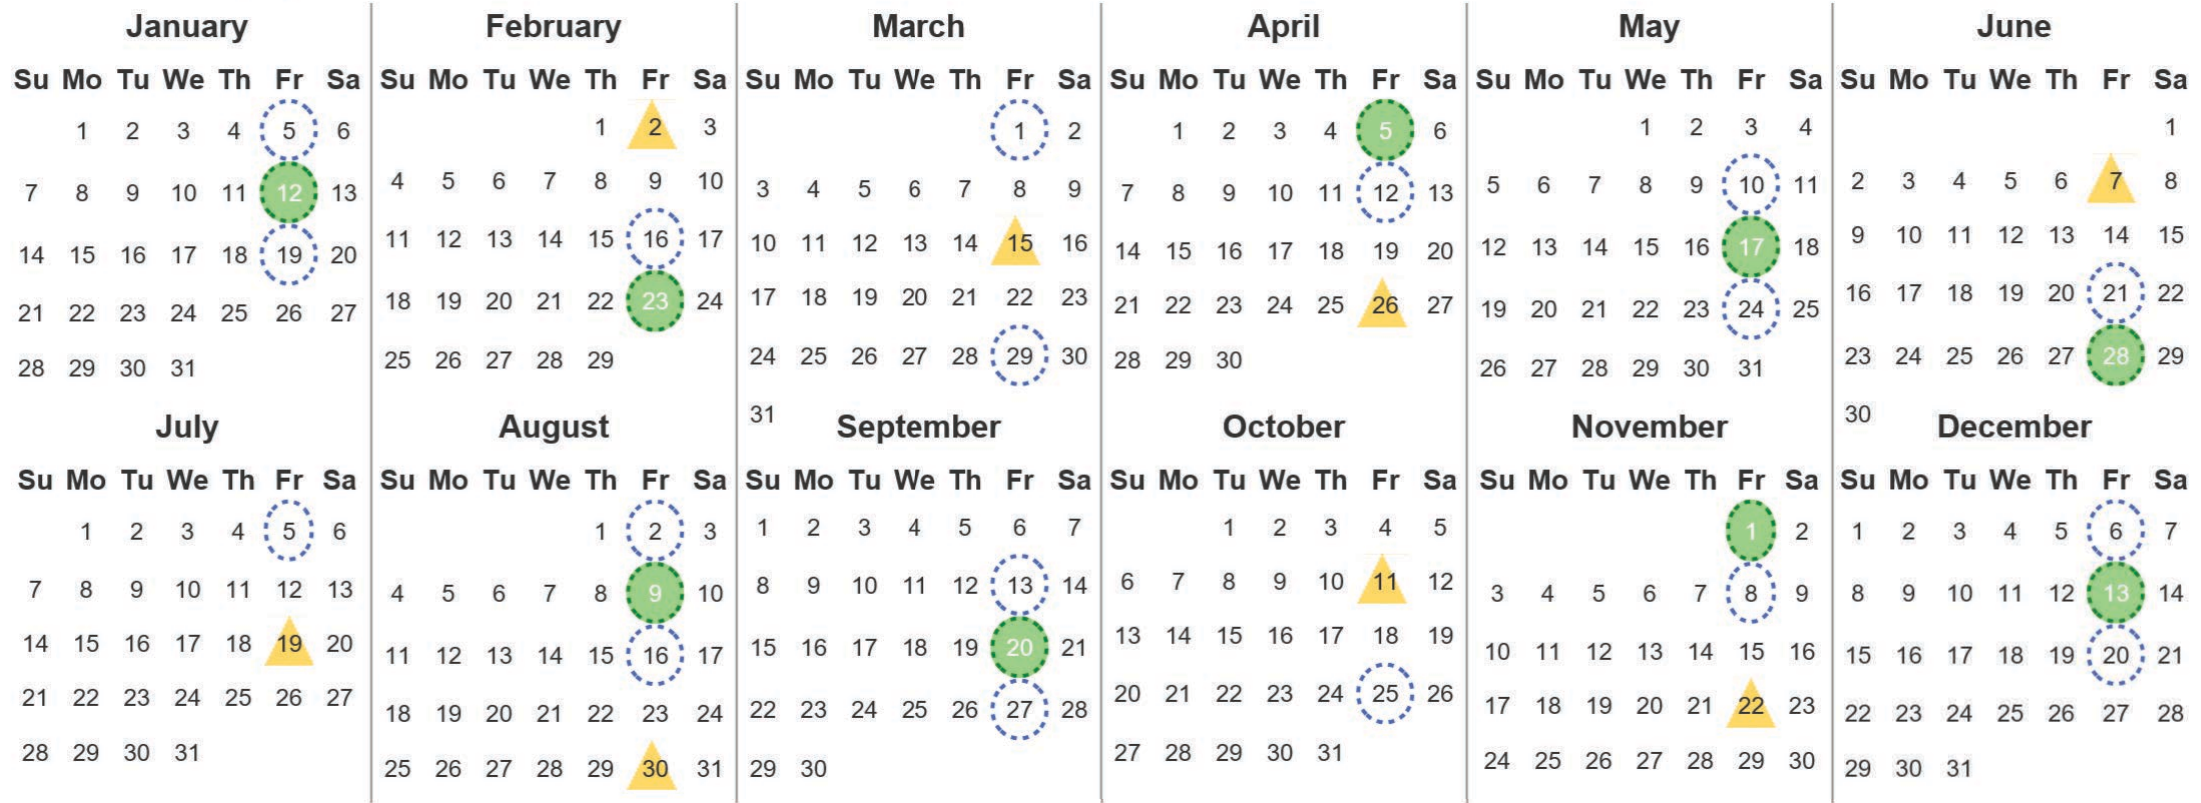

Your waste and recycling collection dates for 2024.

	Non-recyclable Bin Only for items that cannot be recycled		Recycling Bin Paper, card & cardboard • Plastic bottles, pots, tubs & trays • Tins, cans & empty aerosols • Cartons
---	---	---	---

Please place your bins out for collection **by 7.00am** on your collection day.

						
---	---	---	---	---	---	---

 **Festive Collections**
Check local press or website for details