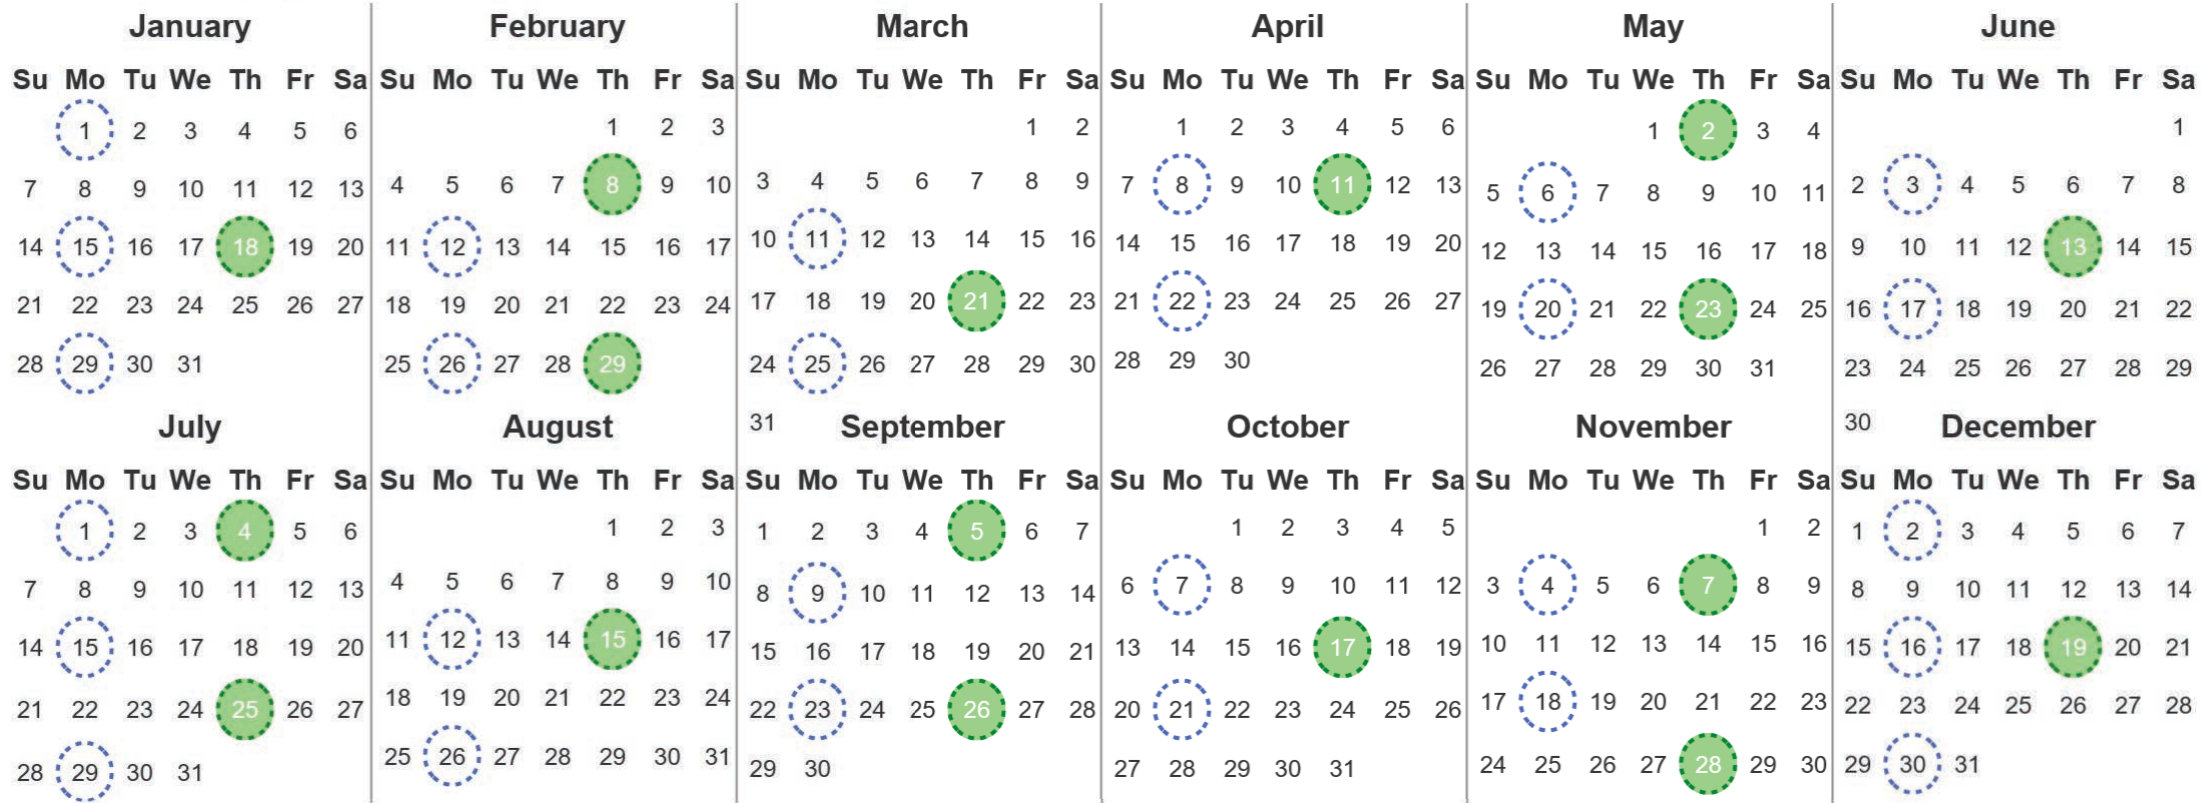

Your waste and recycling collection dates for 2024.

 <b>Non-recyclable Bin</b> Only for items that cannot be recycled	 <b>Recycling Bin</b> Paper, card & cardboard • Plastic bottles, pots, tubs & trays • Tins, cans & empty aerosols • Cartons
---	---

Please place your bins out for collection **by 7.00am on your collection day.**

 	 	 <b>Festive Collections</b> Check local press or website for details
---	---	--