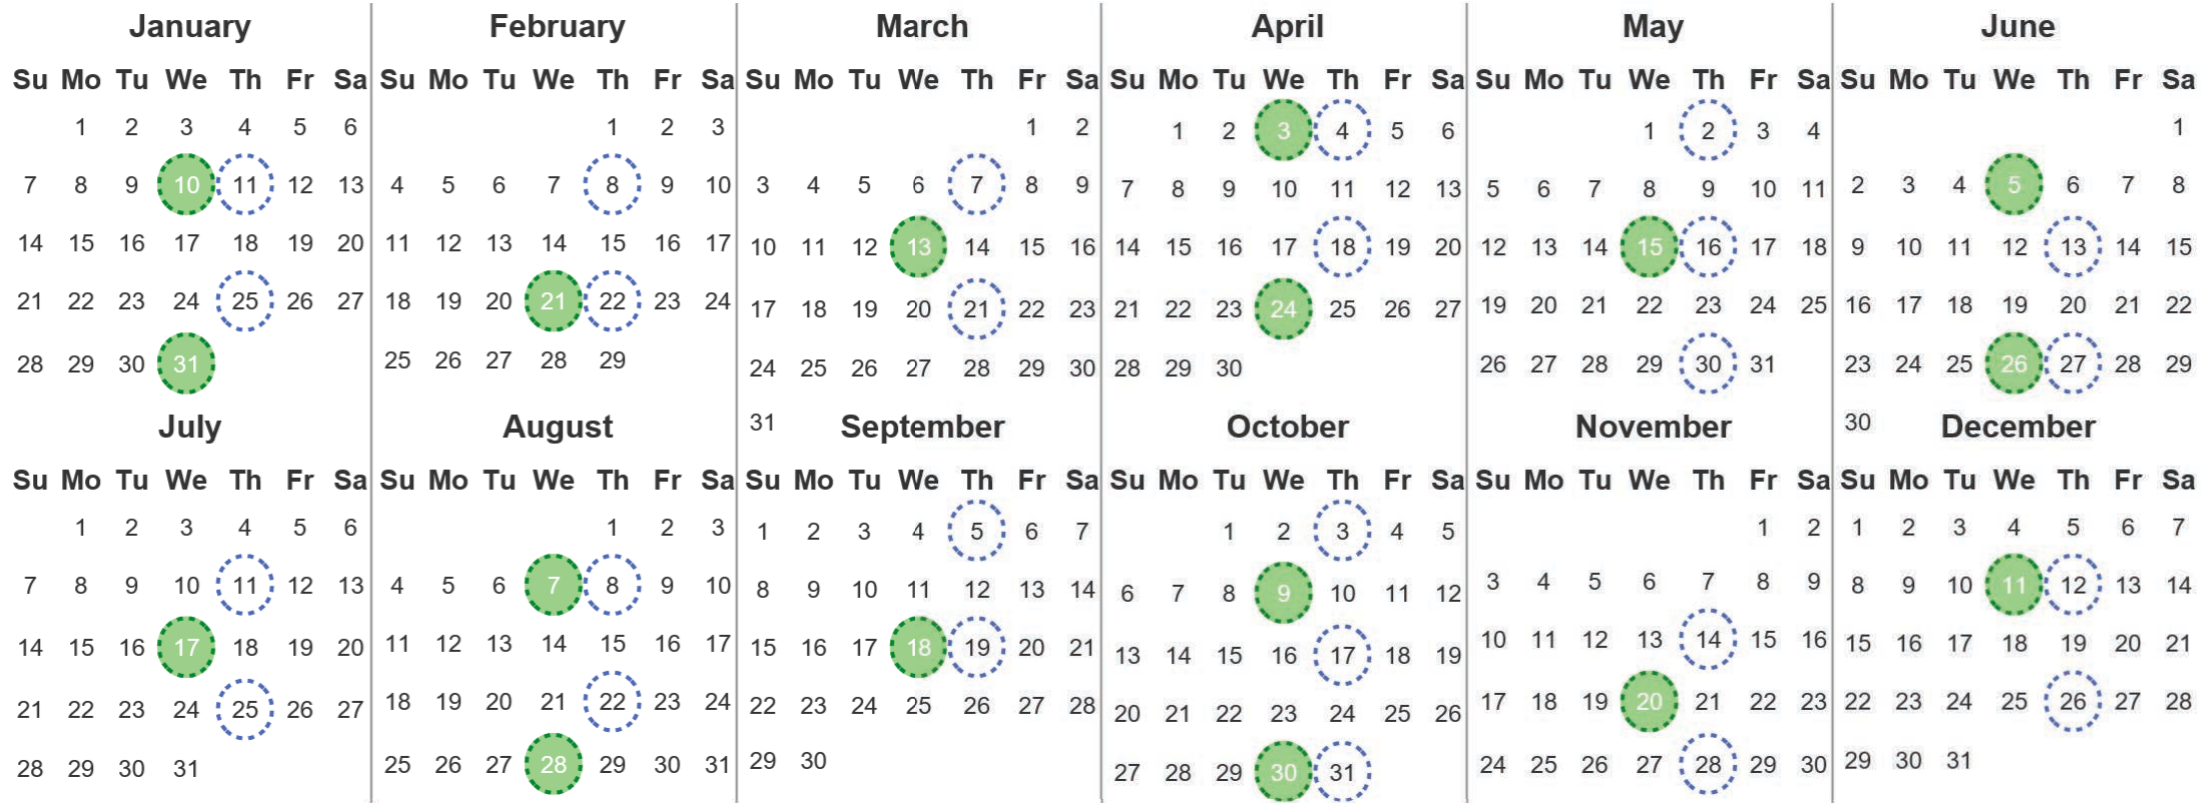

Your waste and recycling collection dates for **2024**.

**Non-recyclable Bin**  
Only for items that cannot be recycled

**Recycling Bin**  
Paper, card & cardboard • Plastic bottles, pots, tubs & trays • Tins, cans & empty aerosols • Cartons

Please place your bins out for collection **by 7.00am** on your collection day.

**Festive Collections**  
Check local press or website for details

Calendar Reference: LORN07