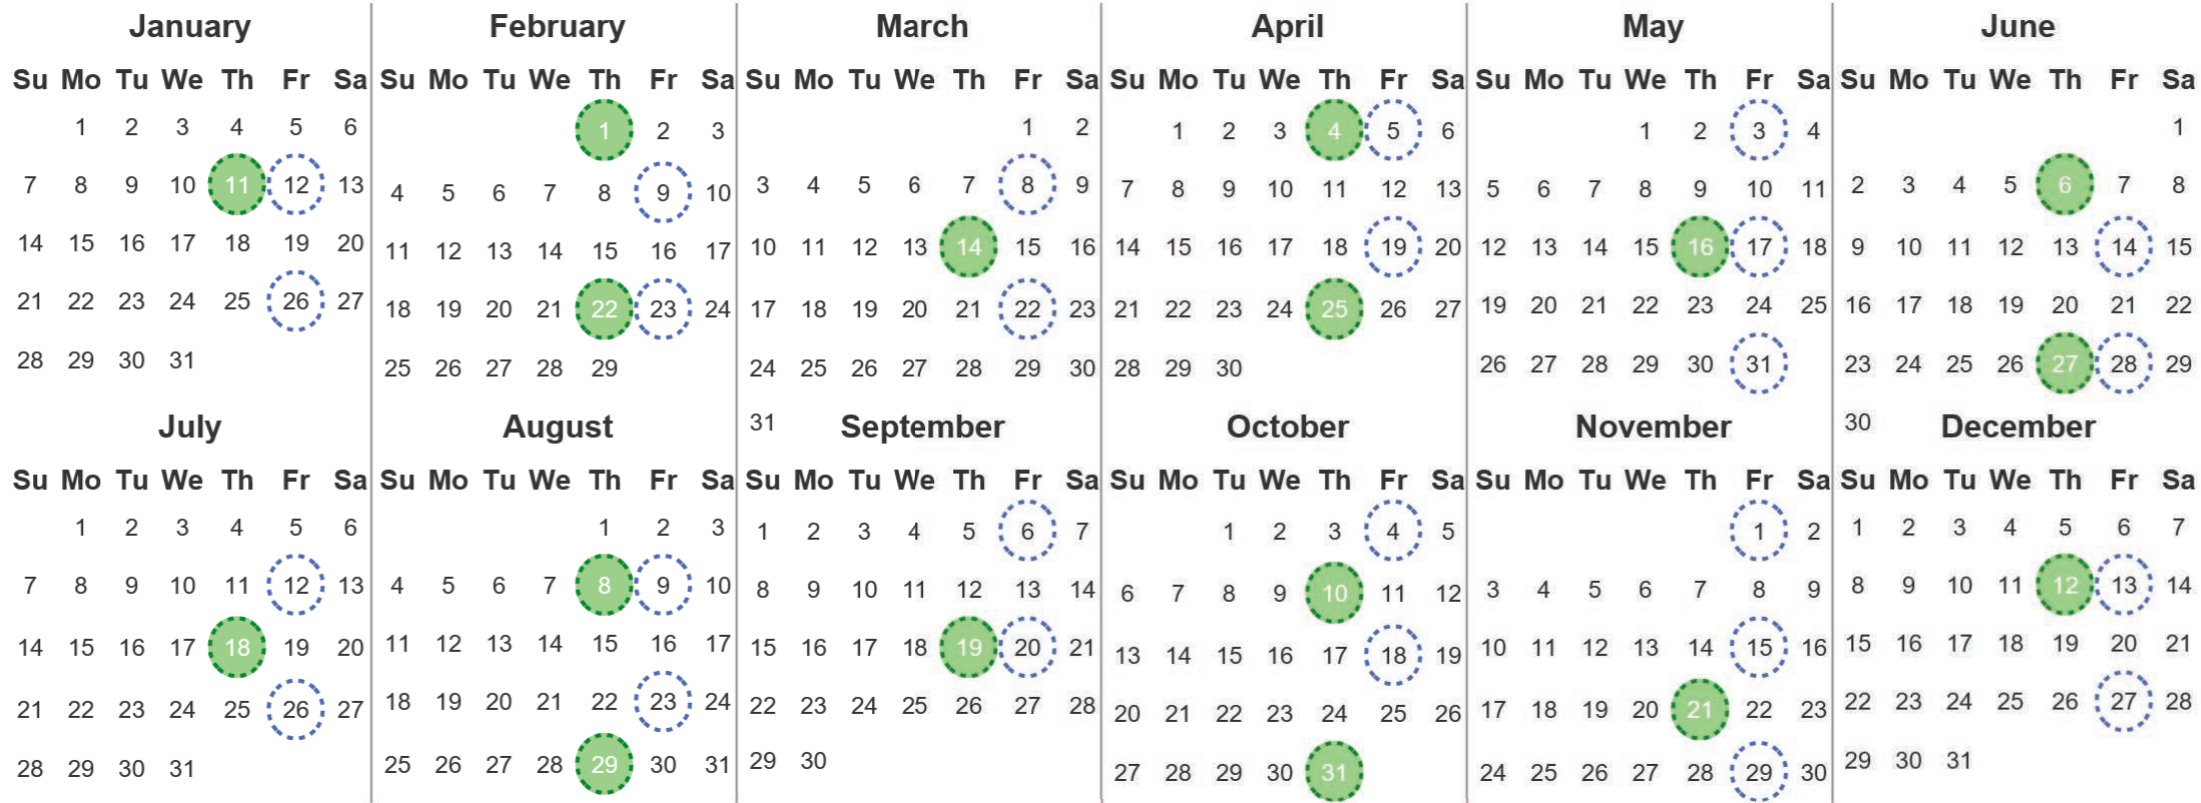

Your waste and recycling collection dates for **2024**.

**Non-recyclable Bin**  
Only for items that cannot be recycled

**Recycling Bin**  
Paper, card & cardboard • Plastic bottles, pots, tubs & trays • Tins, cans & empty aerosols • Cartons

Please place your bins out for collection **by 7.00am on your collection day.**

**Festive Collections**  
Check local press or website for details