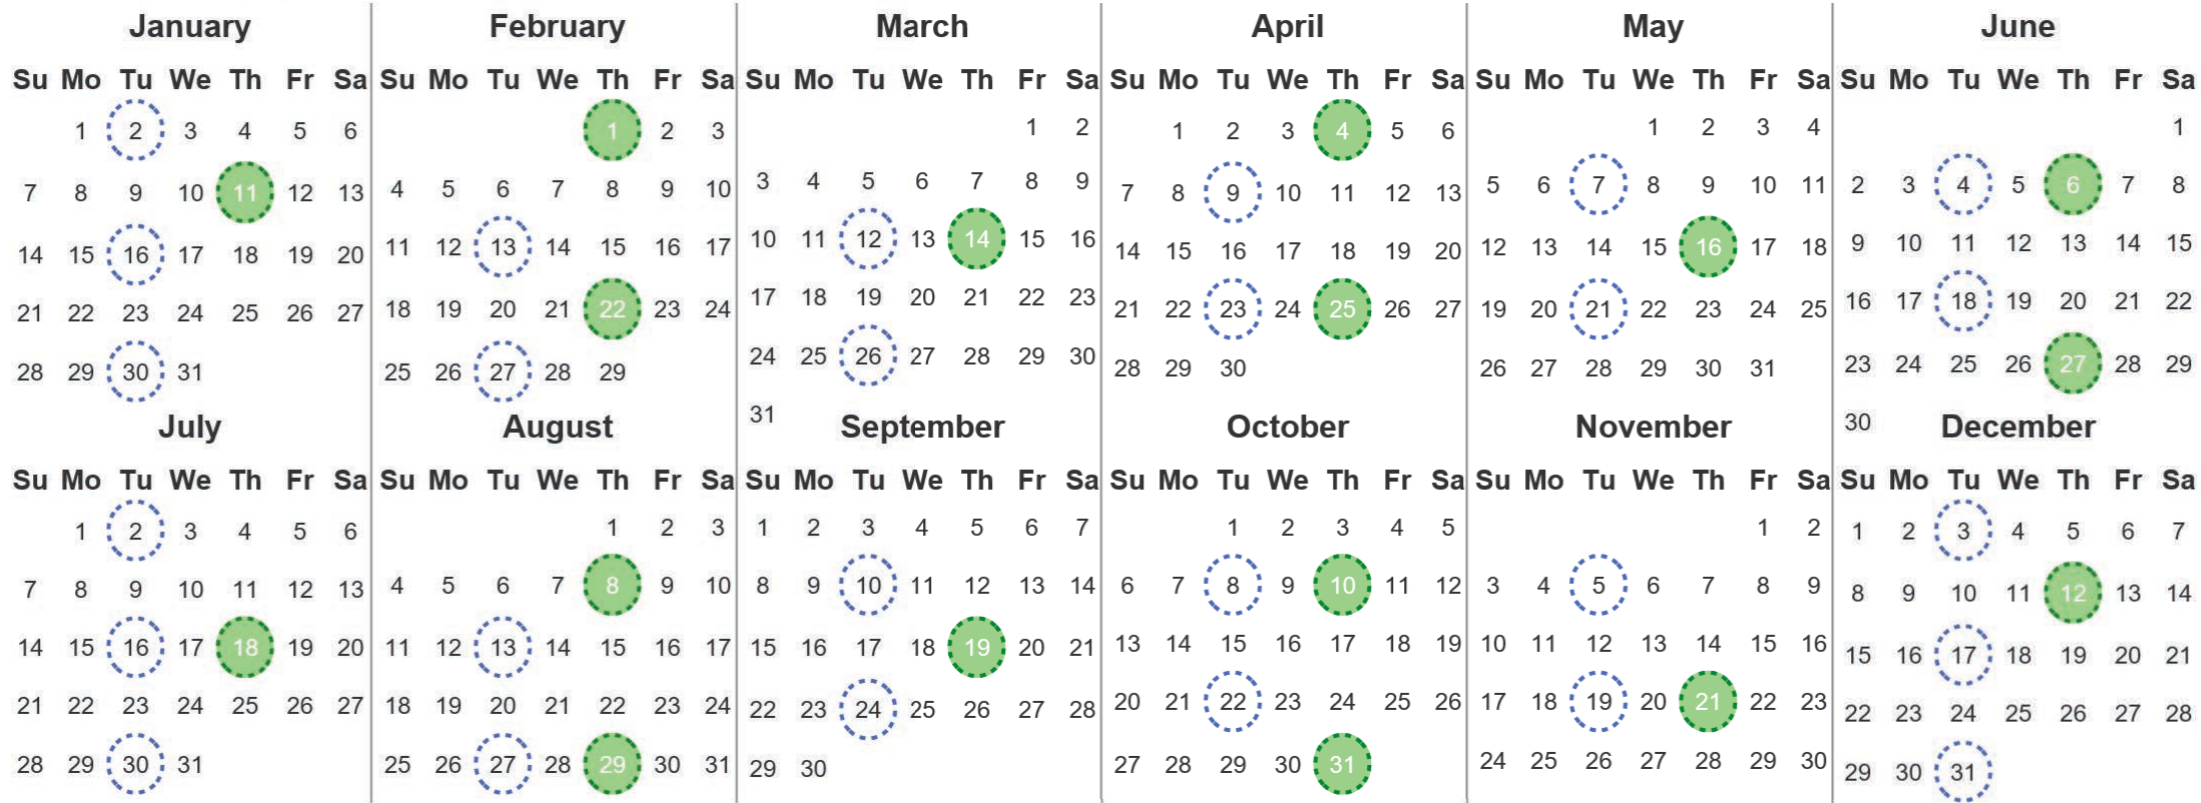

Your waste and recycling collection dates for 2024.

	<b>Non-recyclable Bin</b> Only for items that cannot be recycled		<b>Recycling Bin</b> Paper, card & cardboard • Plastic bottles, pots, tubs & trays • Tins, cans & empty aerosols • Cartons
---	---	---	---

Please place your bins out for collection **by 7.00am on your collection day.**

					<b>Festive Collections</b> Check local press or website for details
---	---	---	---	---	--

Calendar Reference: LORN30