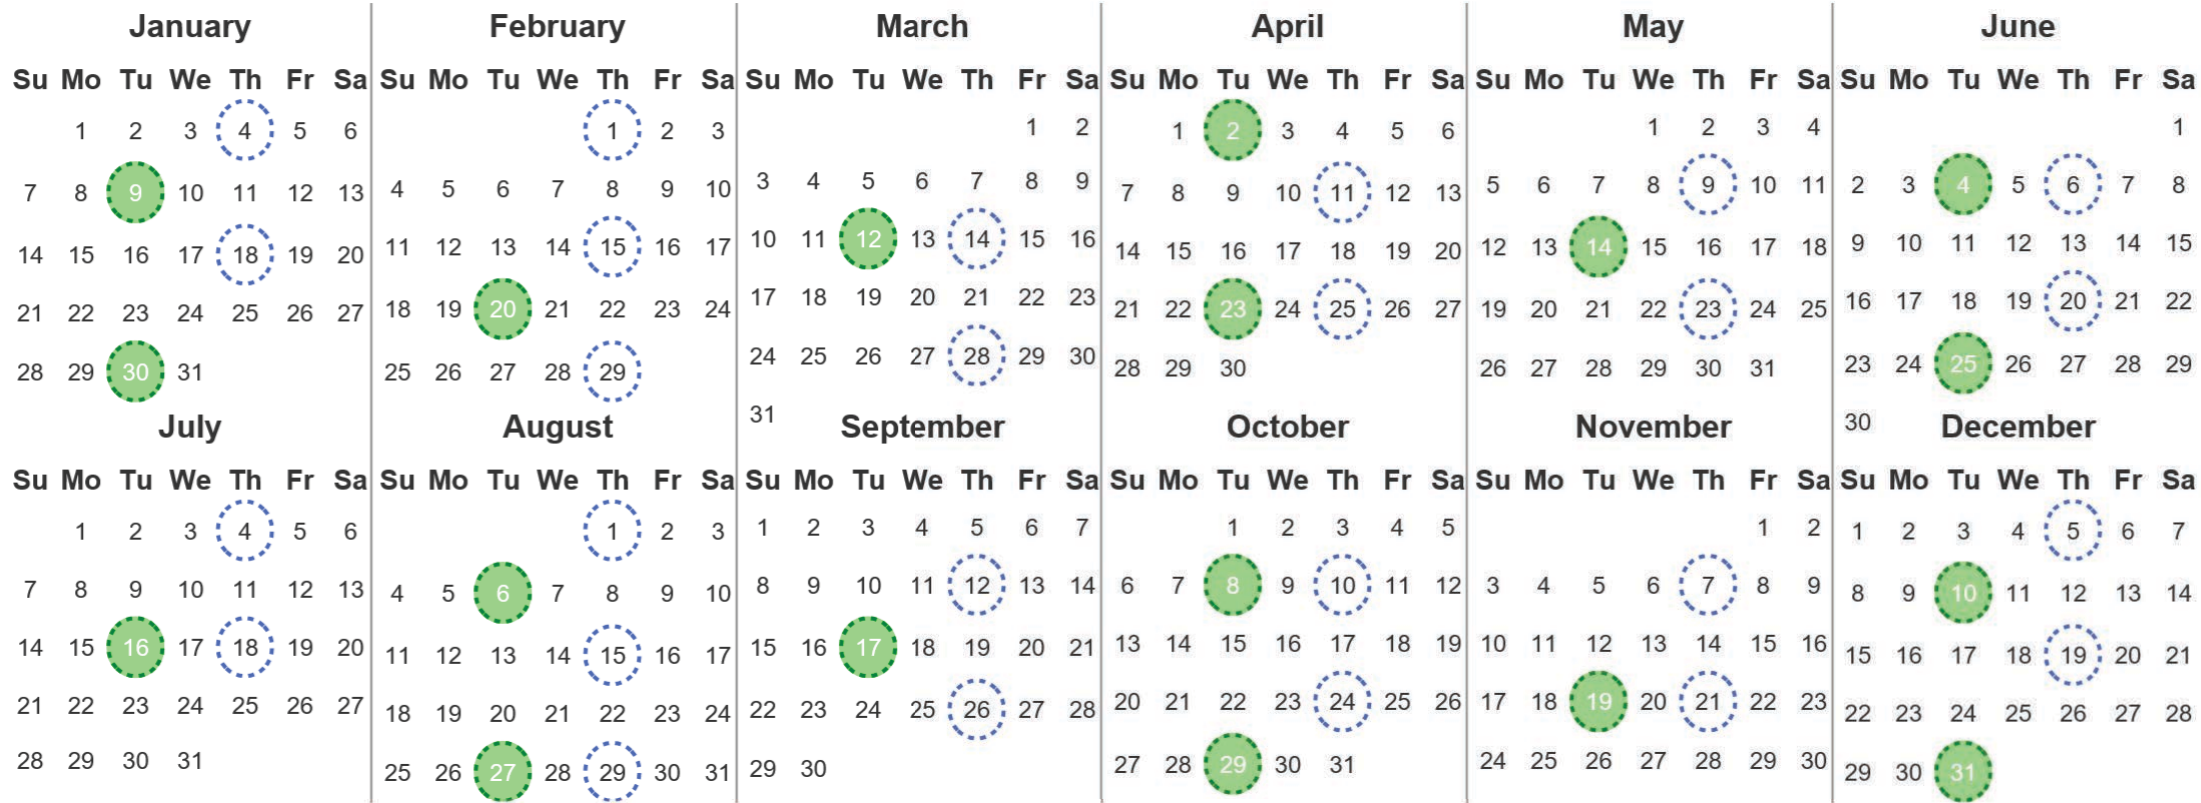

Your waste and recycling collection dates for **2024**.

Non-recyclable Bin
Only for items that cannot be recycled

Recycling Bin
Paper, card & cardboard • Plastic bottles, pots, tubs & trays • Tins, cans & empty aerosols • Cartons

Please place your bins out for collection **by 7.00am** on your collection day.

Festive Collections
Check local press or website for details

Calendar Reference: LORN03