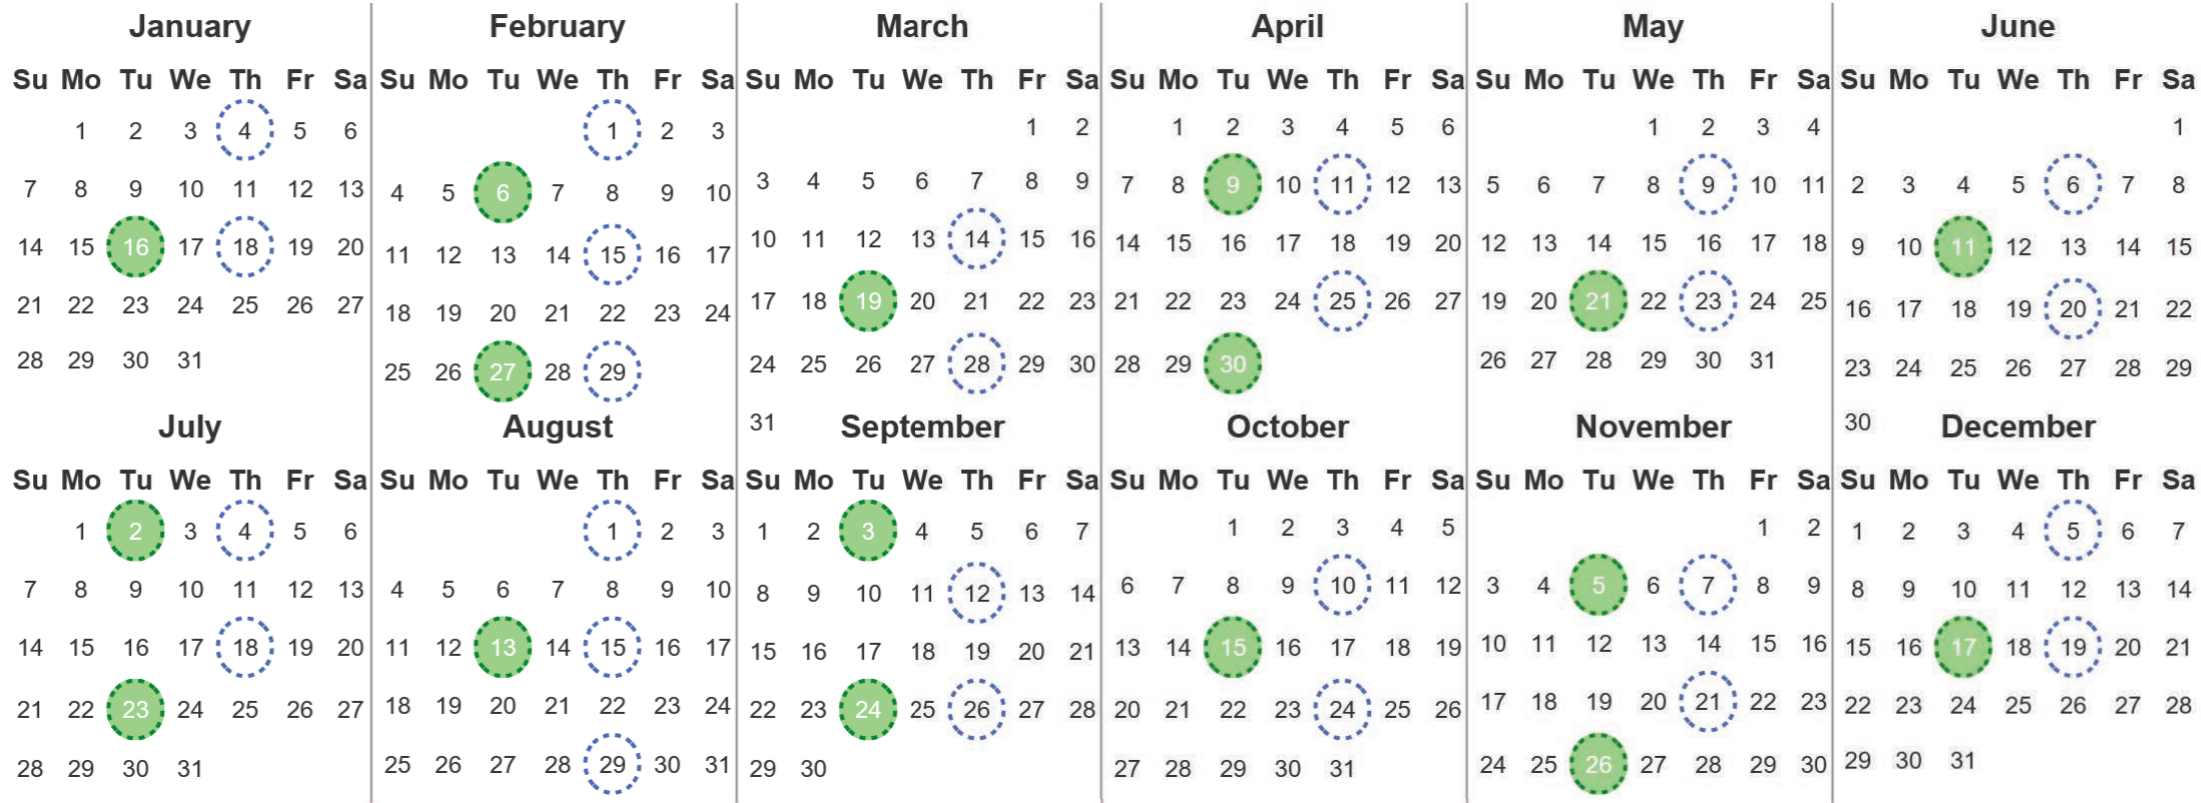

Your waste and recycling collection dates for **2024**.

Non-recyclable Bin
Only for items that cannot be recycled

Recycling Bin
Paper, card & cardboard • Plastic bottles, pots, tubs & trays • Tins, cans & empty aerosols • Cartons

Please place your bins out for collection **by 7.00am** on your collection day.

Festive Collections
Check local press or website for details