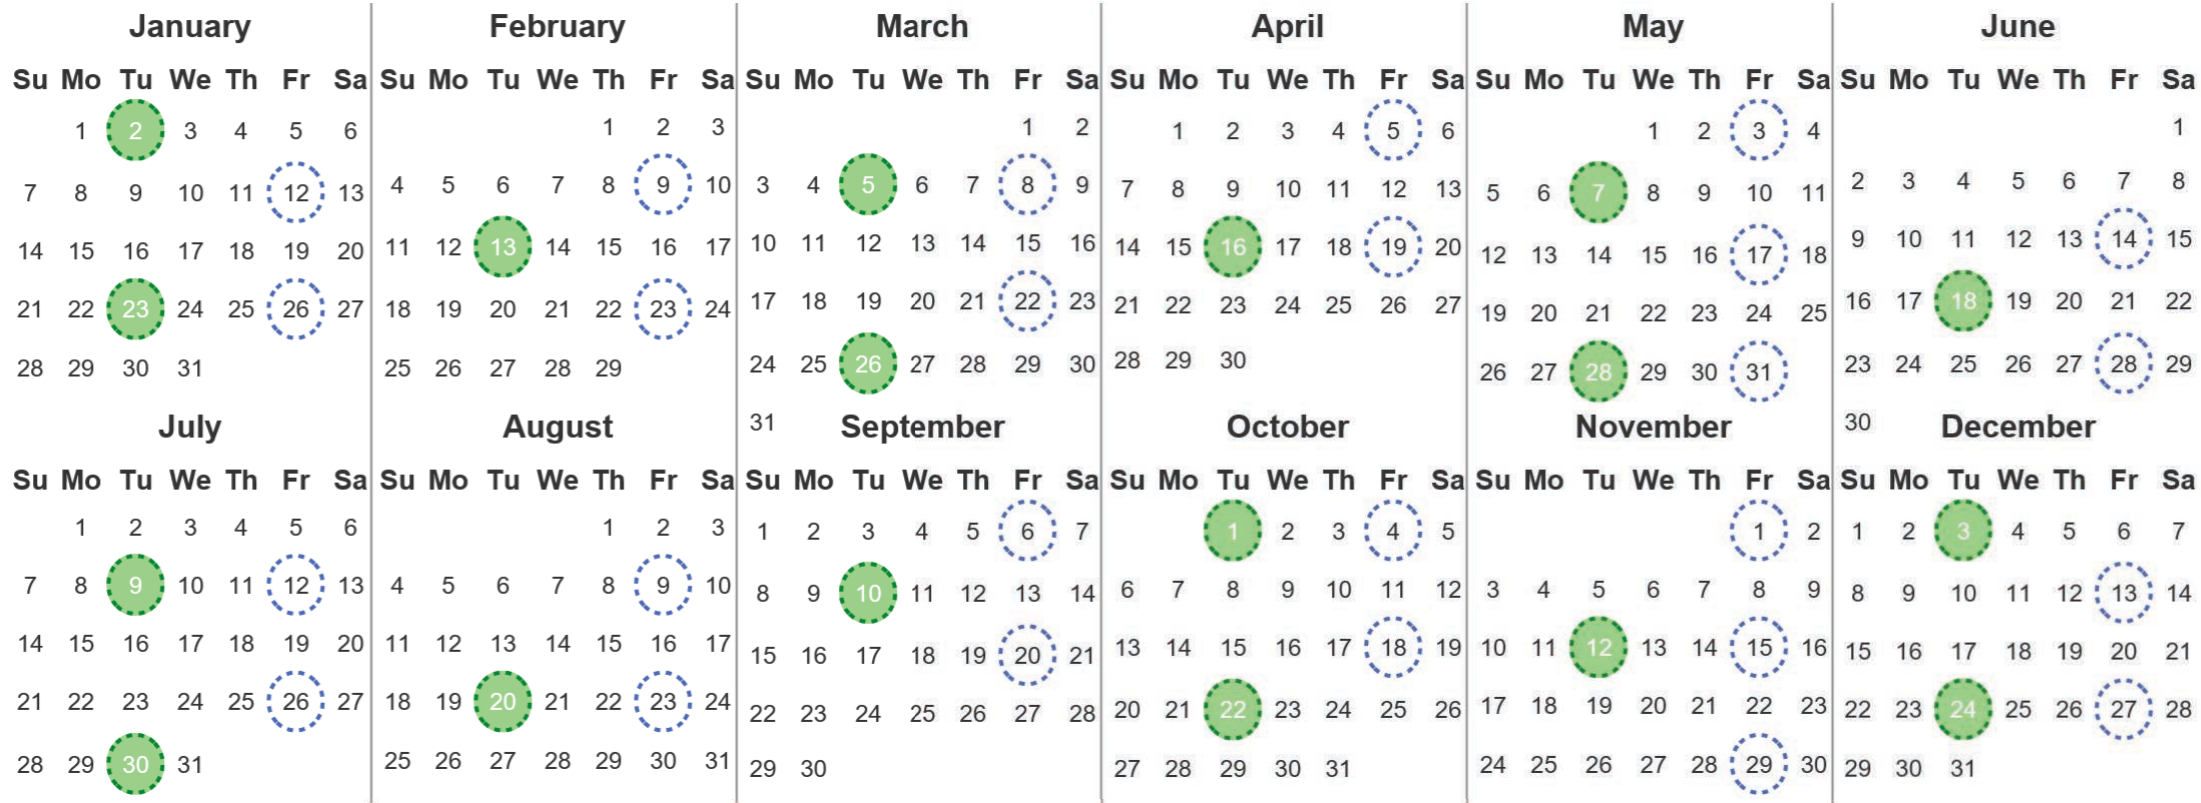

Your waste and recycling collection dates for 2024.

	<b>Non-recyclable Bin</b> Only for items that cannot be recycled		<b>Recycling Bin</b> Paper, card & cardboard • Plastic bottles, pots, tubs & trays • Tins, cans & empty aerosols • Cartons
---	---	---	---

Please place your bins out for collection **by 7.00am on your collection day.**

				<b>Festive Collections</b> Check local press or website for details
---	---	---	---	--