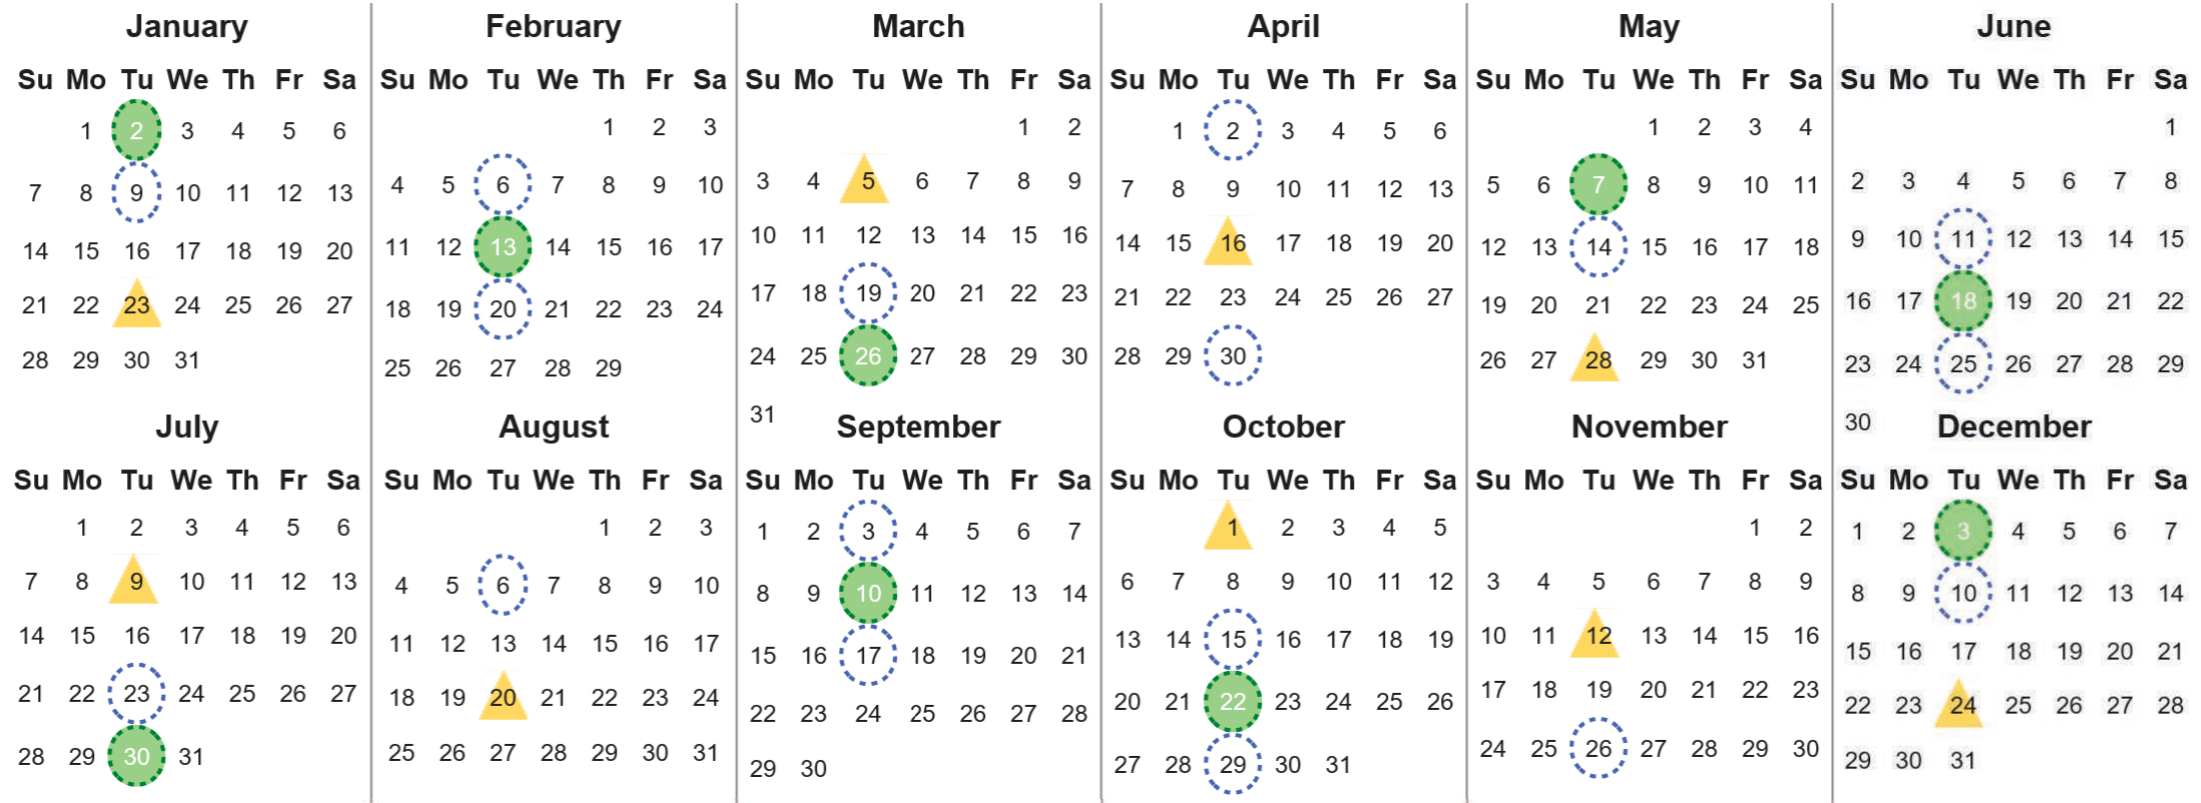

Your waste and recycling collection dates for **2024**.

Non-recyclable Bin
Only for items that cannot be recycled

Recycling Bin
Paper, card & cardboard • Plastic bottles, pots, tubs & trays • Tins, cans & empty aerosols • Cartons

Please place your bins out for collection **by 7.00am on your collection day.**

Festive Collections
Check local press or website for details