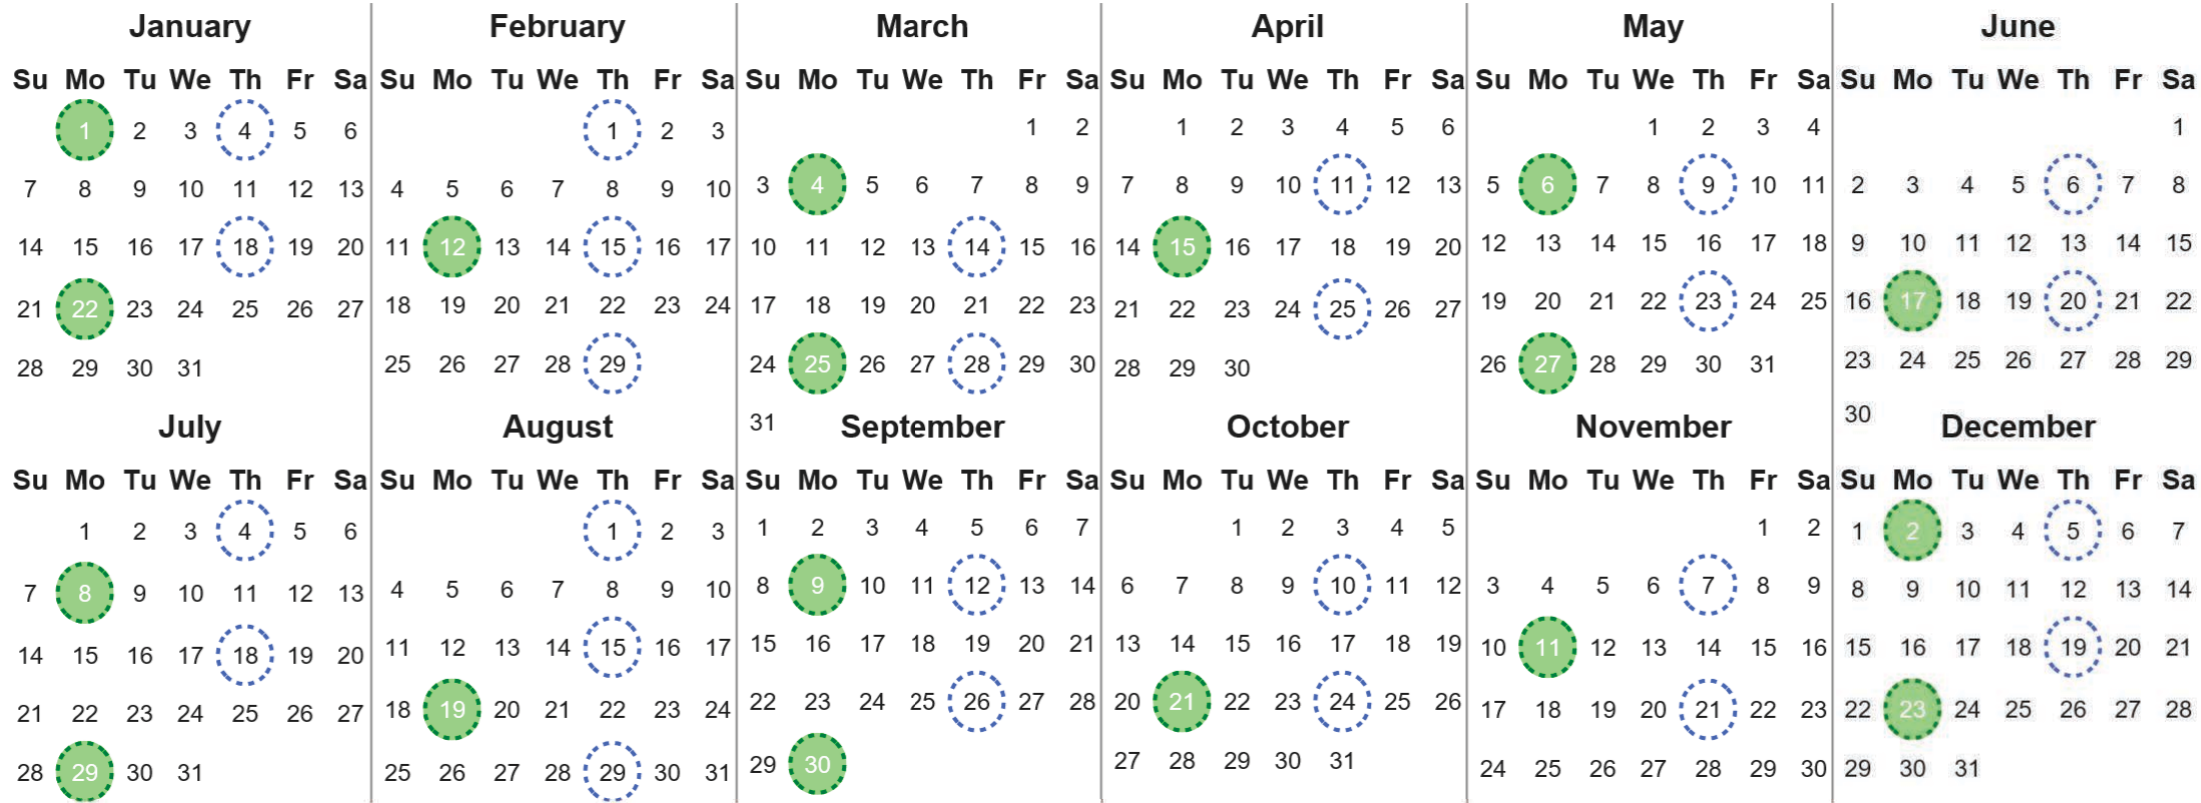

Your waste and recycling collection dates for 2024.

 <b>Non-recyclable Bin</b> Only for items that cannot be recycled	 <b>Recycling Bin</b> Paper, card & cardboard • Plastic bottles, pots, tubs & trays • Tins, cans & empty aerosols • Cartons
---	---

Please place your bins out for collection **by 7.00am on your collection day.**

 	 	 <b>Festive Collections</b> Check local press or website for details
---	---	--

Calendar Reference: LORN17