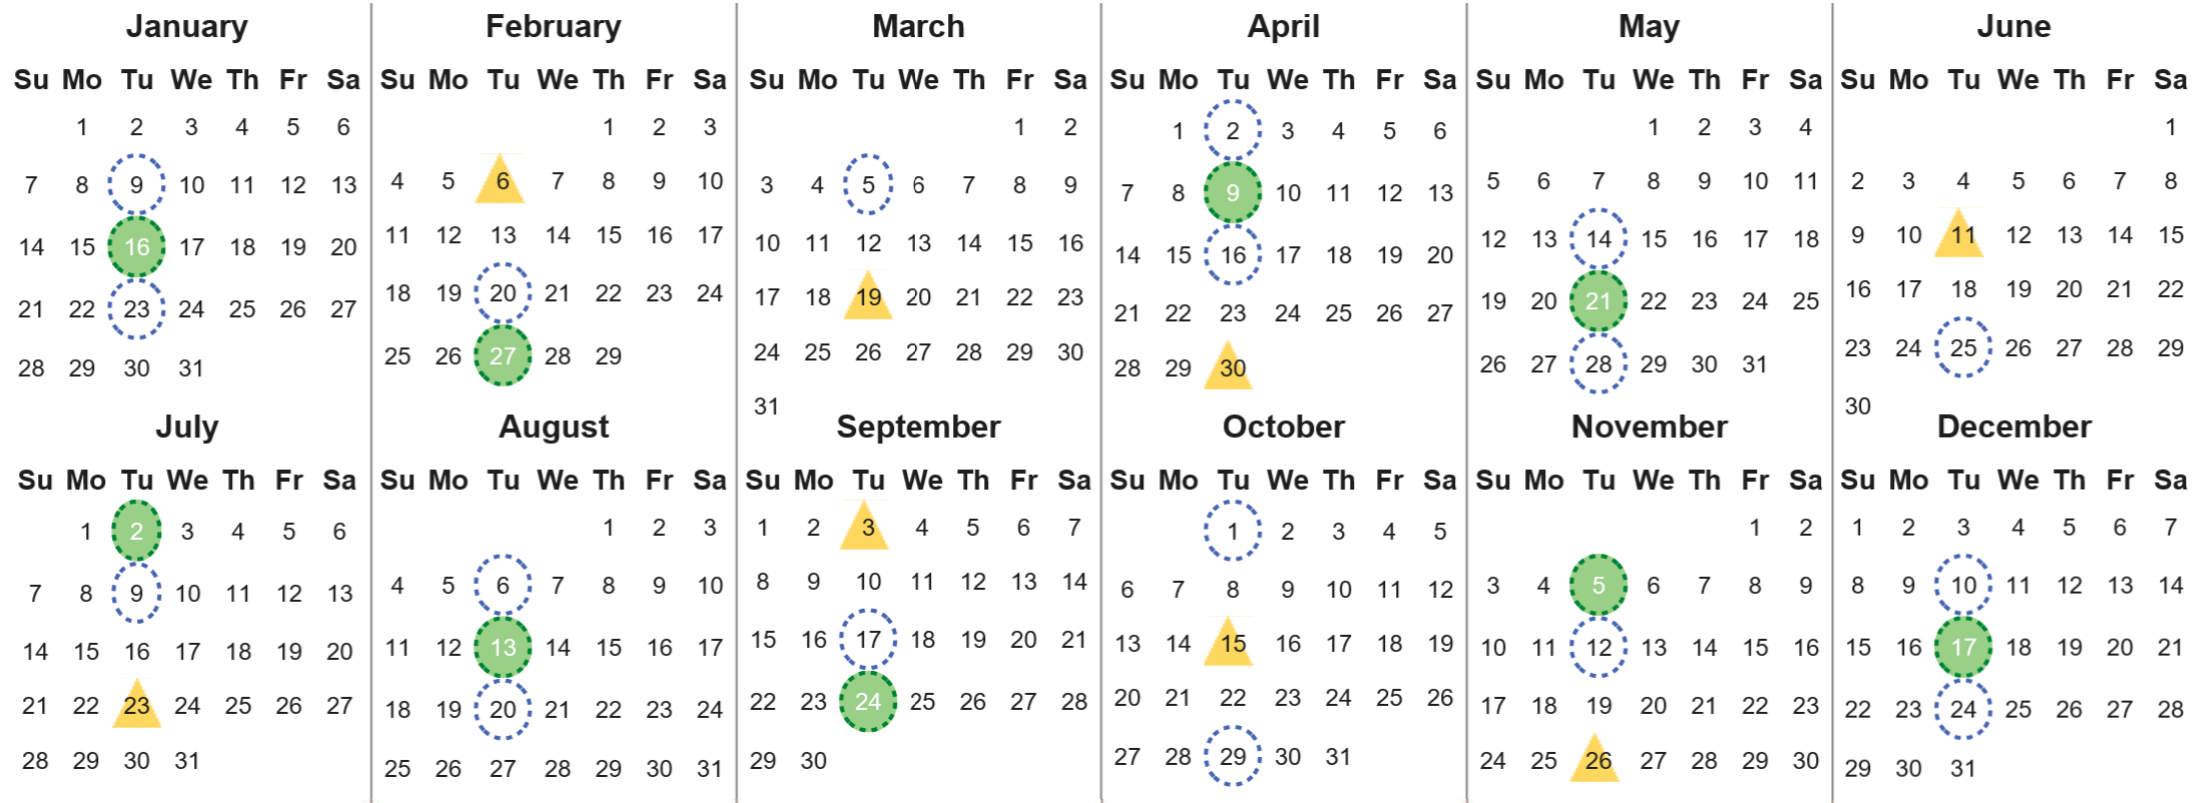

Your waste and recycling collection dates for 2024.

|   |   |
|---|---|
|  <b>Non-recyclable Bin</b><br>Only for items that cannot be recycled |  <b>Recycling Bin</b><br>Paper, card & cardboard • Plastic bottles, pots, tubs & trays • Tins, cans & empty aerosols • Cartons |
|---|---|

Please place your bins out for collection **by 7.00am on your collection day.**

|   |   |   |
|---|---|---|
|    |   |   |
|---|---|---|

**Festive Collections**  
 Check local press or website for details

Calendar Reference: LORN13