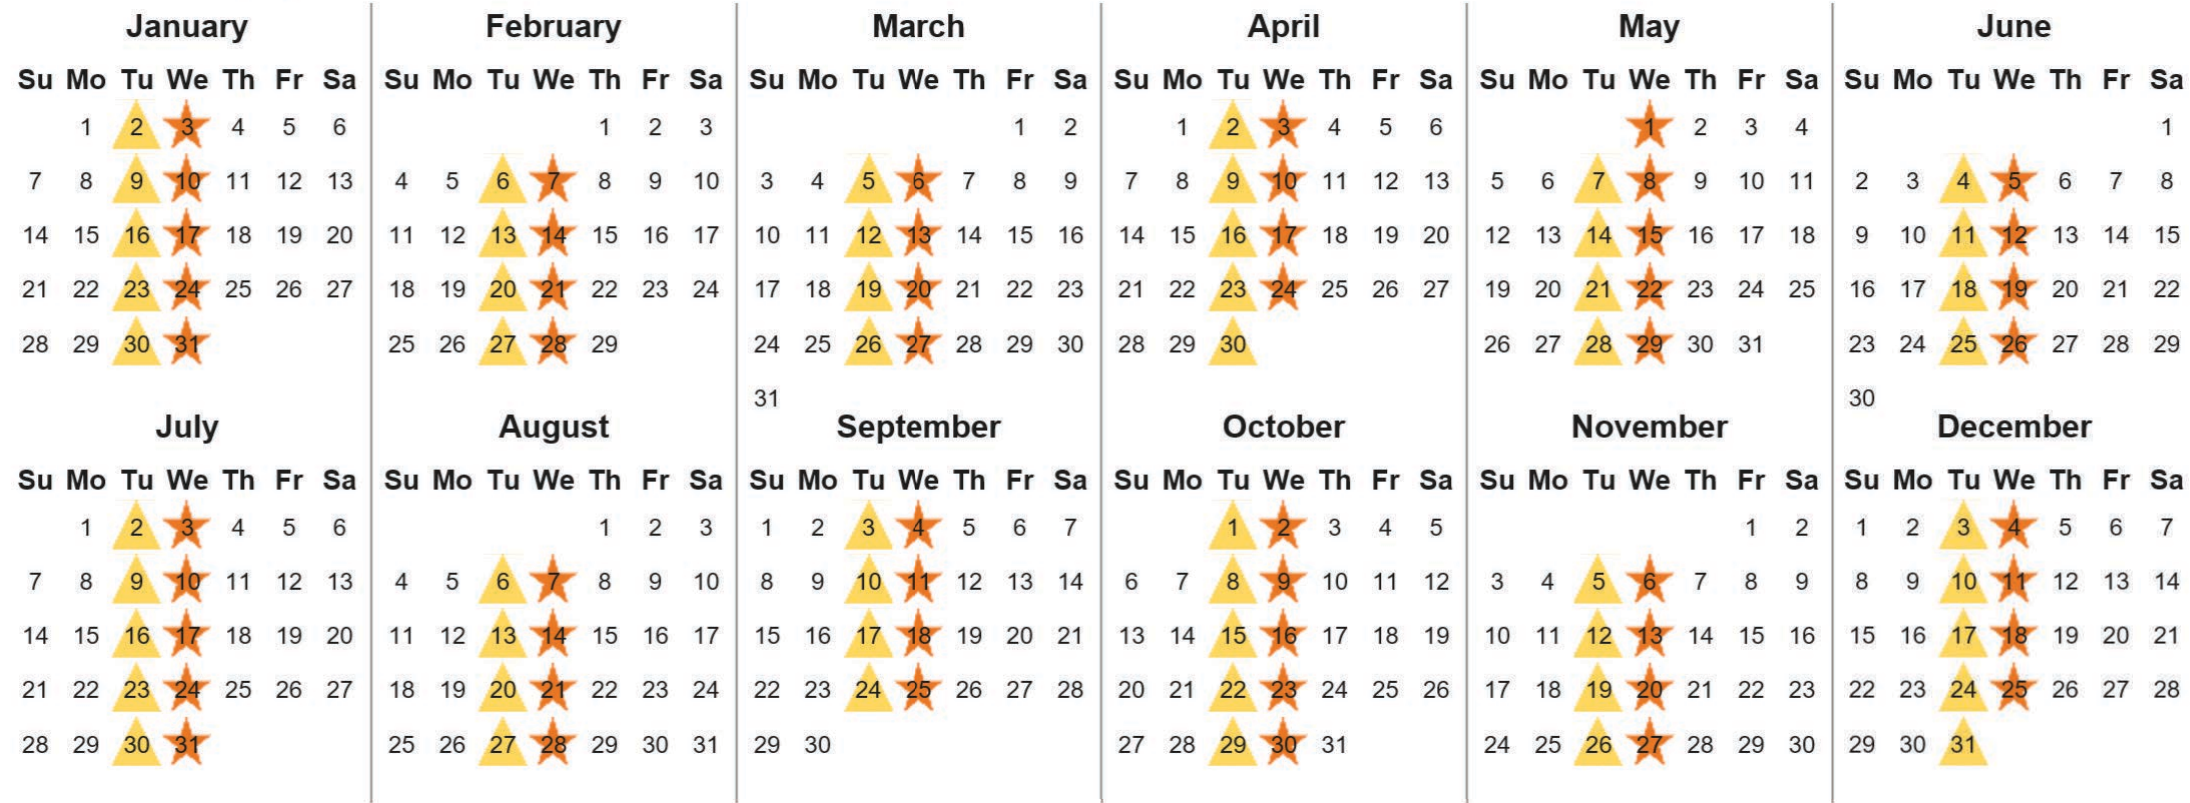

Your waste and recycling collection dates for **2024**.

 <p><b>Non-recyclable Bin</b> Only for items that cannot be recycled</p>	 <p><b>Recycling Bin</b> Paper, card &amp; cardboard • Plastic bottles, pots, tubs &amp; trays • Tins, cans &amp; empty aerosols • Cartons</p>	 <p><b>Food Caddy</b> All cooked &amp; uncooked food waste</p>
---	---	---

Please place your bins out for collection **by 6.00am** on your collection day.

  	  <p><b>Festive Collections</b> Check local press or website for details</p>
---	--

Calendar Reference: LOMCO5