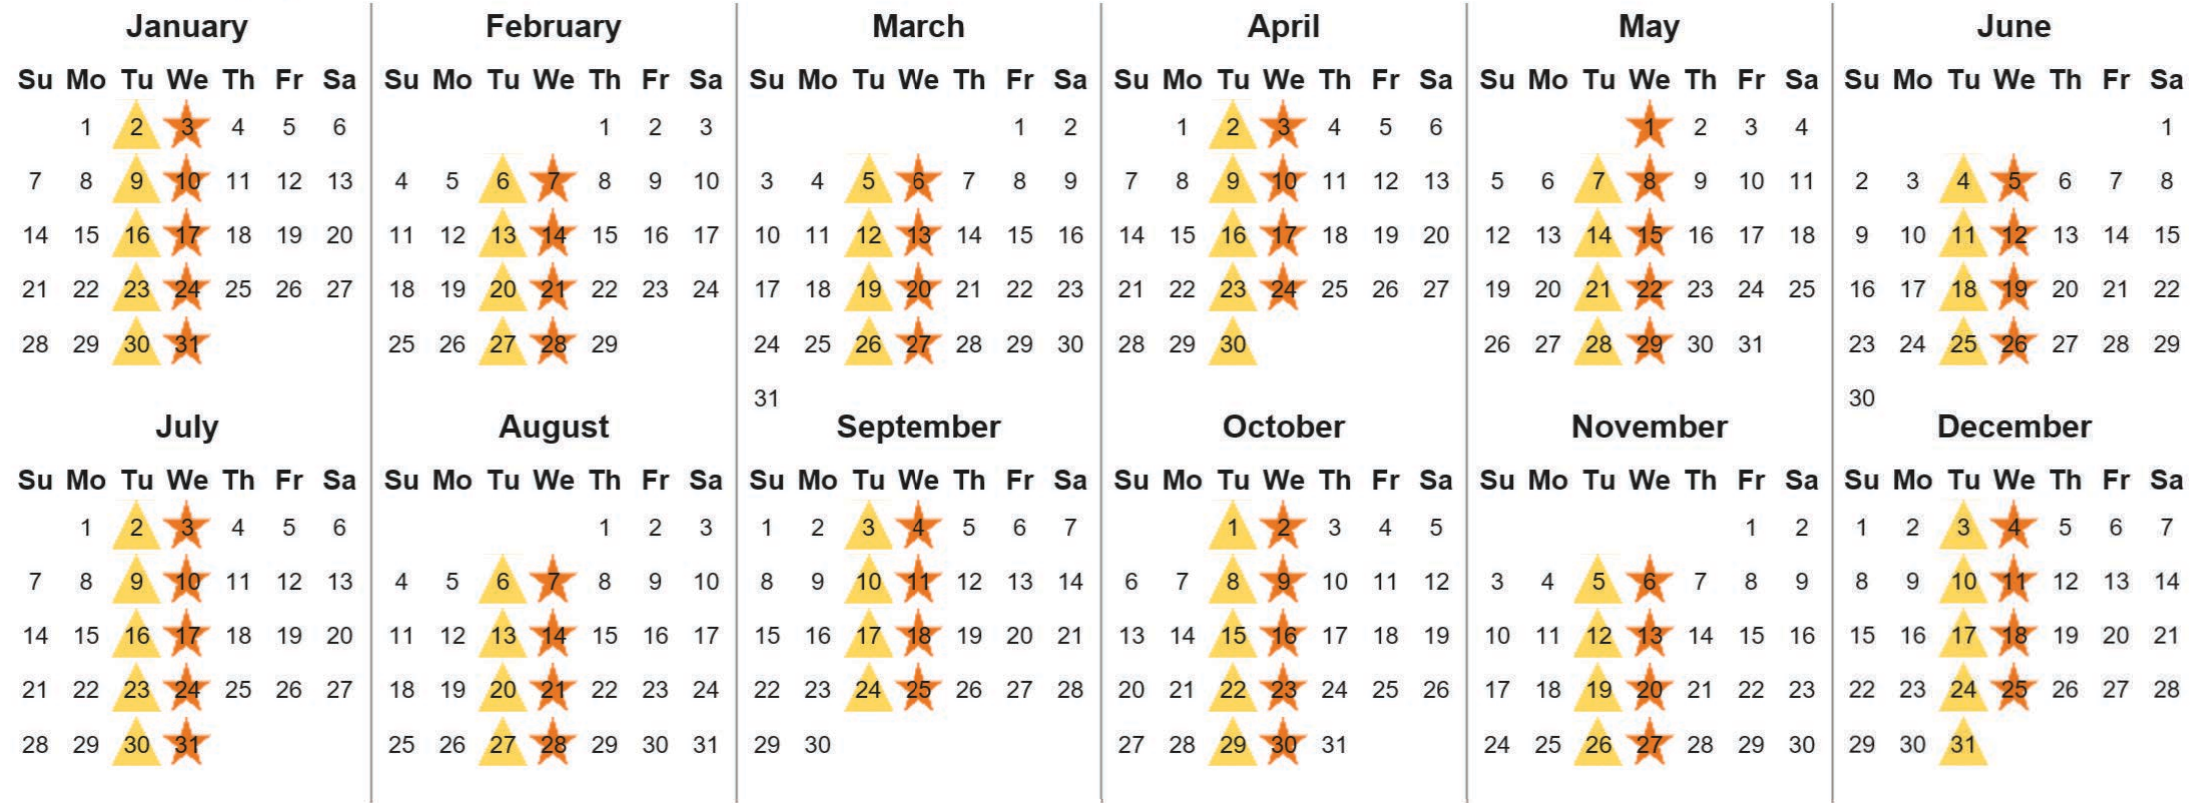

Your waste and recycling collection dates for **2024**.

 <p>Non-recyclable Bin Only for items that cannot be recycled</p>	 <p>Recycling Bin Paper, card & cardboard • Plastic bottles, pots, tubs & trays • Tins, cans & empty aerosols • Cartons</p>	 <p>Food Caddy All cooked & uncooked food waste</p>
---	---	---

Please place your bins out for collection **by 6.00am** on your collection day.

  	  <p>Festive Collections Check local press or website for details</p>
---	--

Calendar Reference: LOMCO3