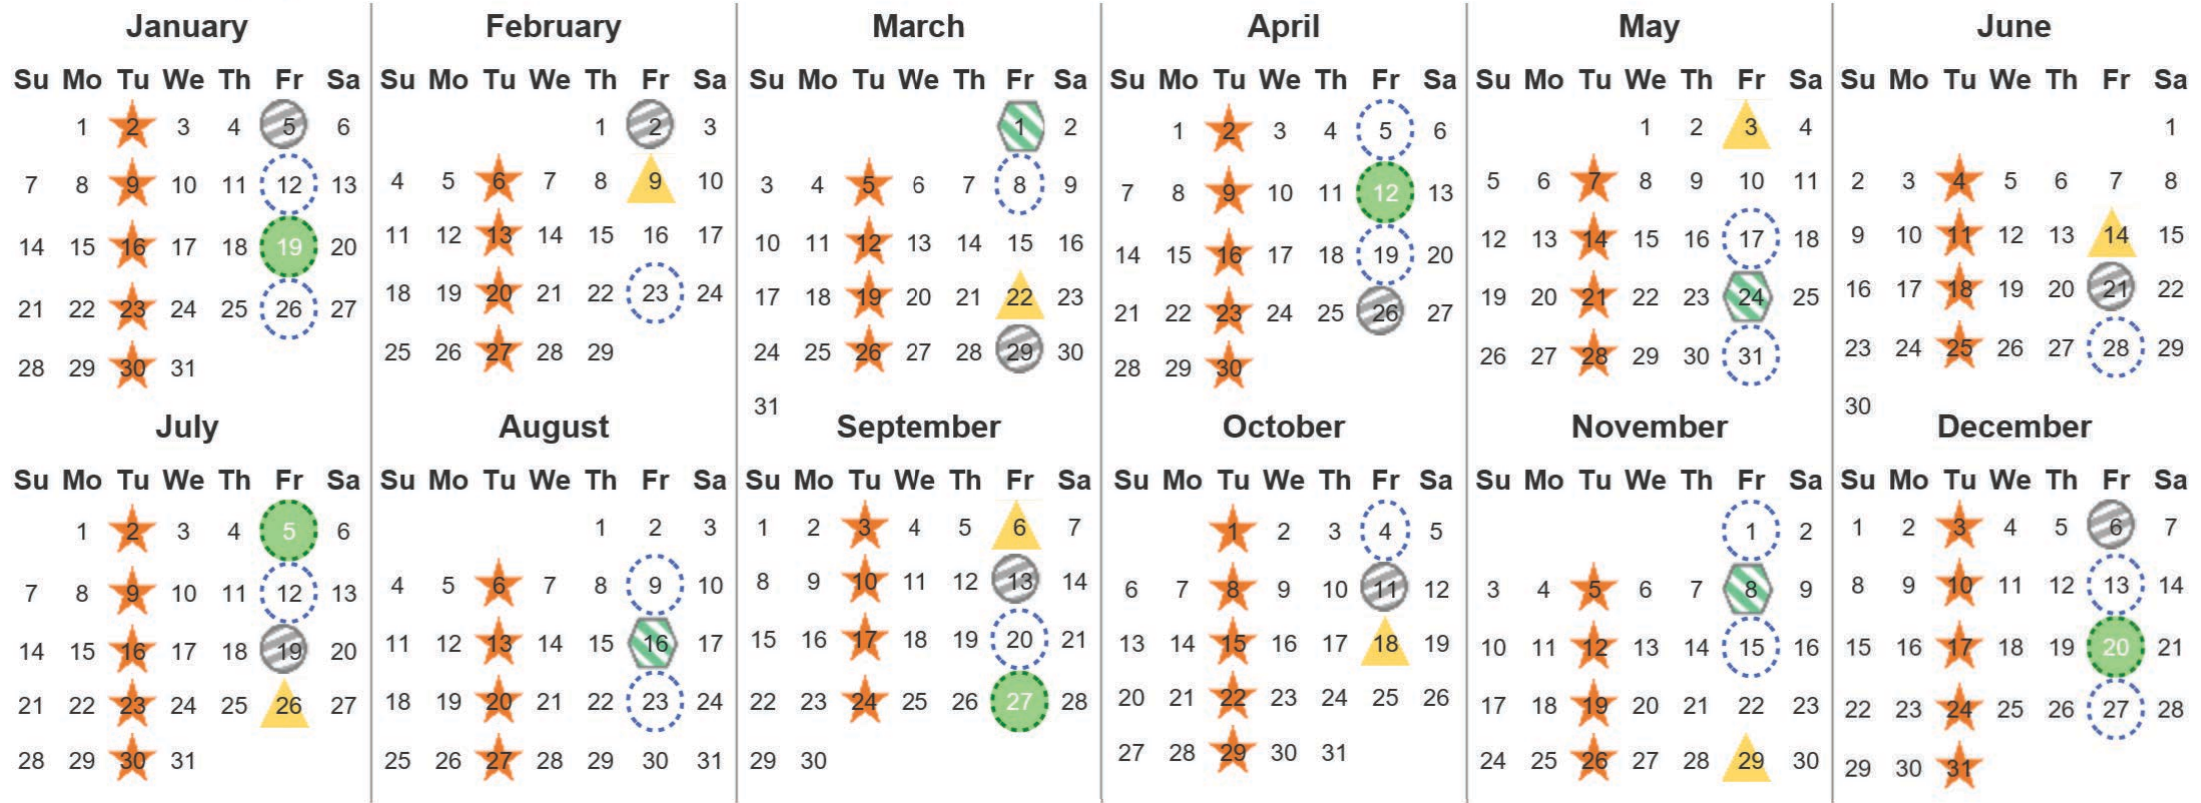

Your waste and recycling collection dates for 2024.

 Non-recyclable Bin Only for items that cannot be recycled	 Recycling Bin Paper, card & cardboard • Plastic bottles, pots, tubs & trays • Tins, cans & empty aerosols • Cartons	 Glass Bin Glass bottles & jars	 Food Caddy All cooked & uncooked food waste
---	---	--	---

Please place your bins out for collection by **6.00am** on your collection day.

											
---	---	---	---	---	---	---	---	---	---	---	---

 **Festive Collections**
Check local press or website for details