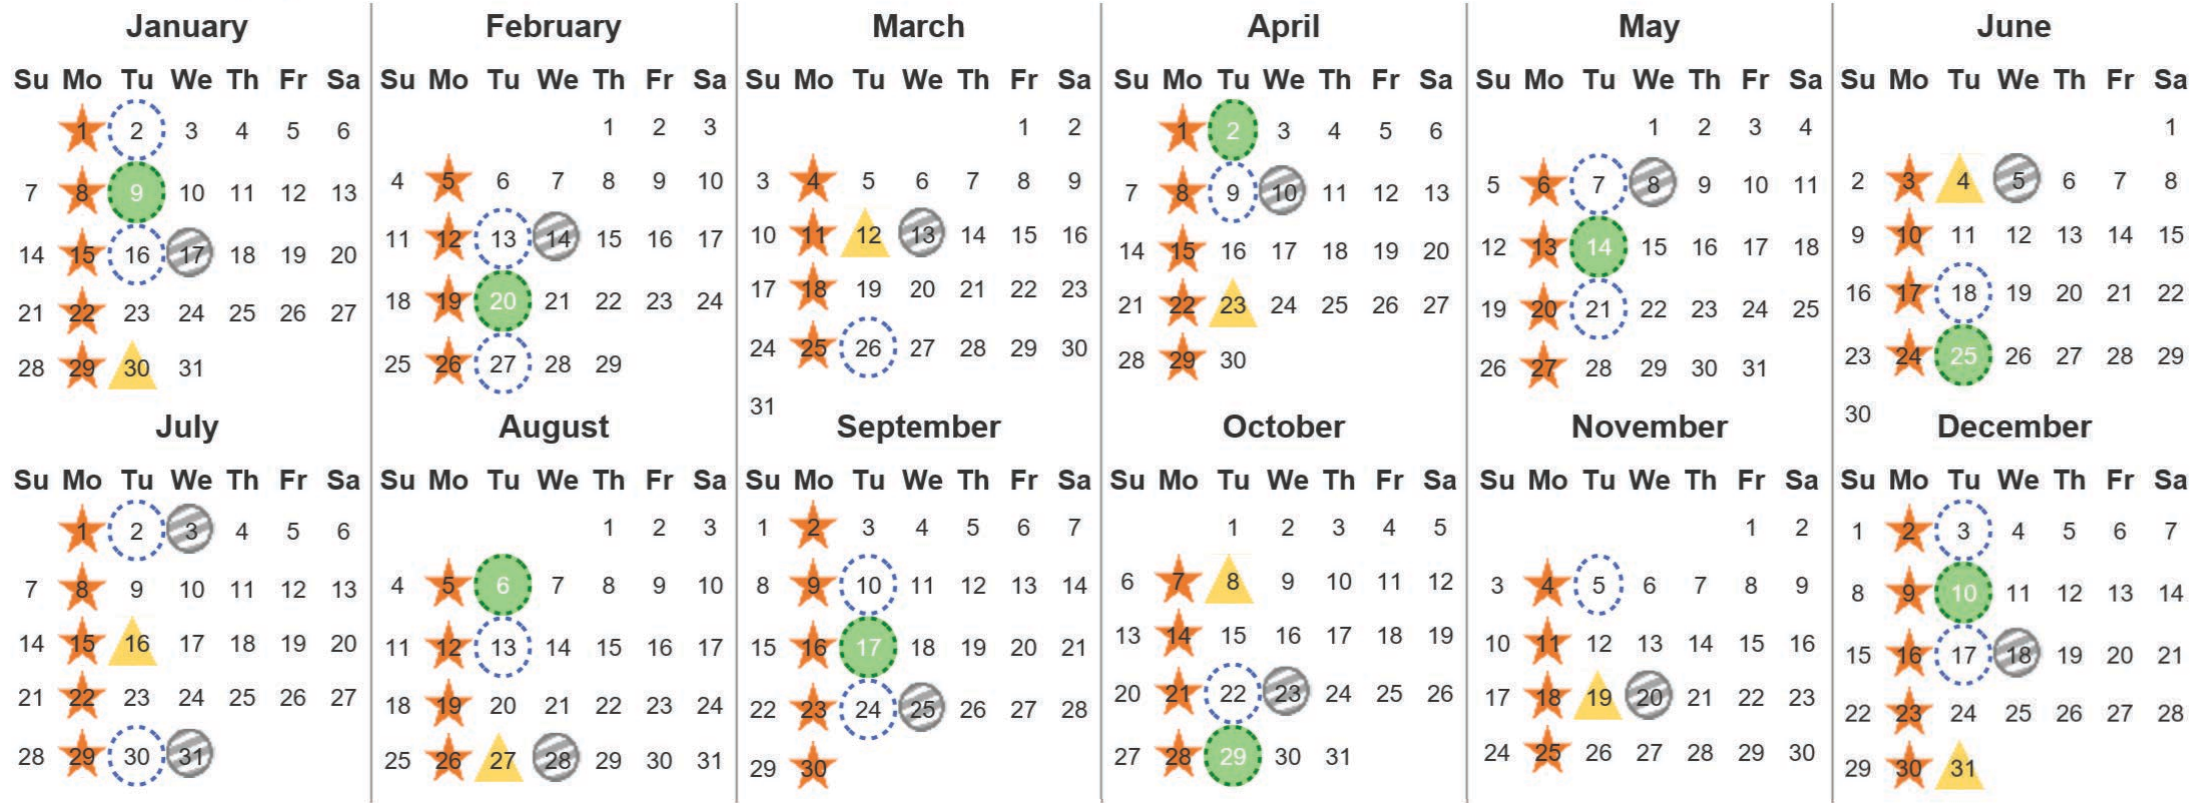

Your waste and recycling collection dates for 2024.

 <b>Non-recyclable Bin</b> Only for items that cannot be recycled	 <b>Recycling Bin</b> Paper, card & cardboard • Plastic bottles, pots, tubs & trays • Tins, cans & empty aerosols • Cartons	 <b>Glass Bin</b> Glass bottles & jars	 <b>Food Caddy</b> All cooked & uncooked food waste
---	---	--	---

Please place your bins out for collection by **6.00am** on your collection day.

 		 	 	 	 	 <b>Festive Collections</b> Check local press or website for details
---	---	---	---	--	---	--