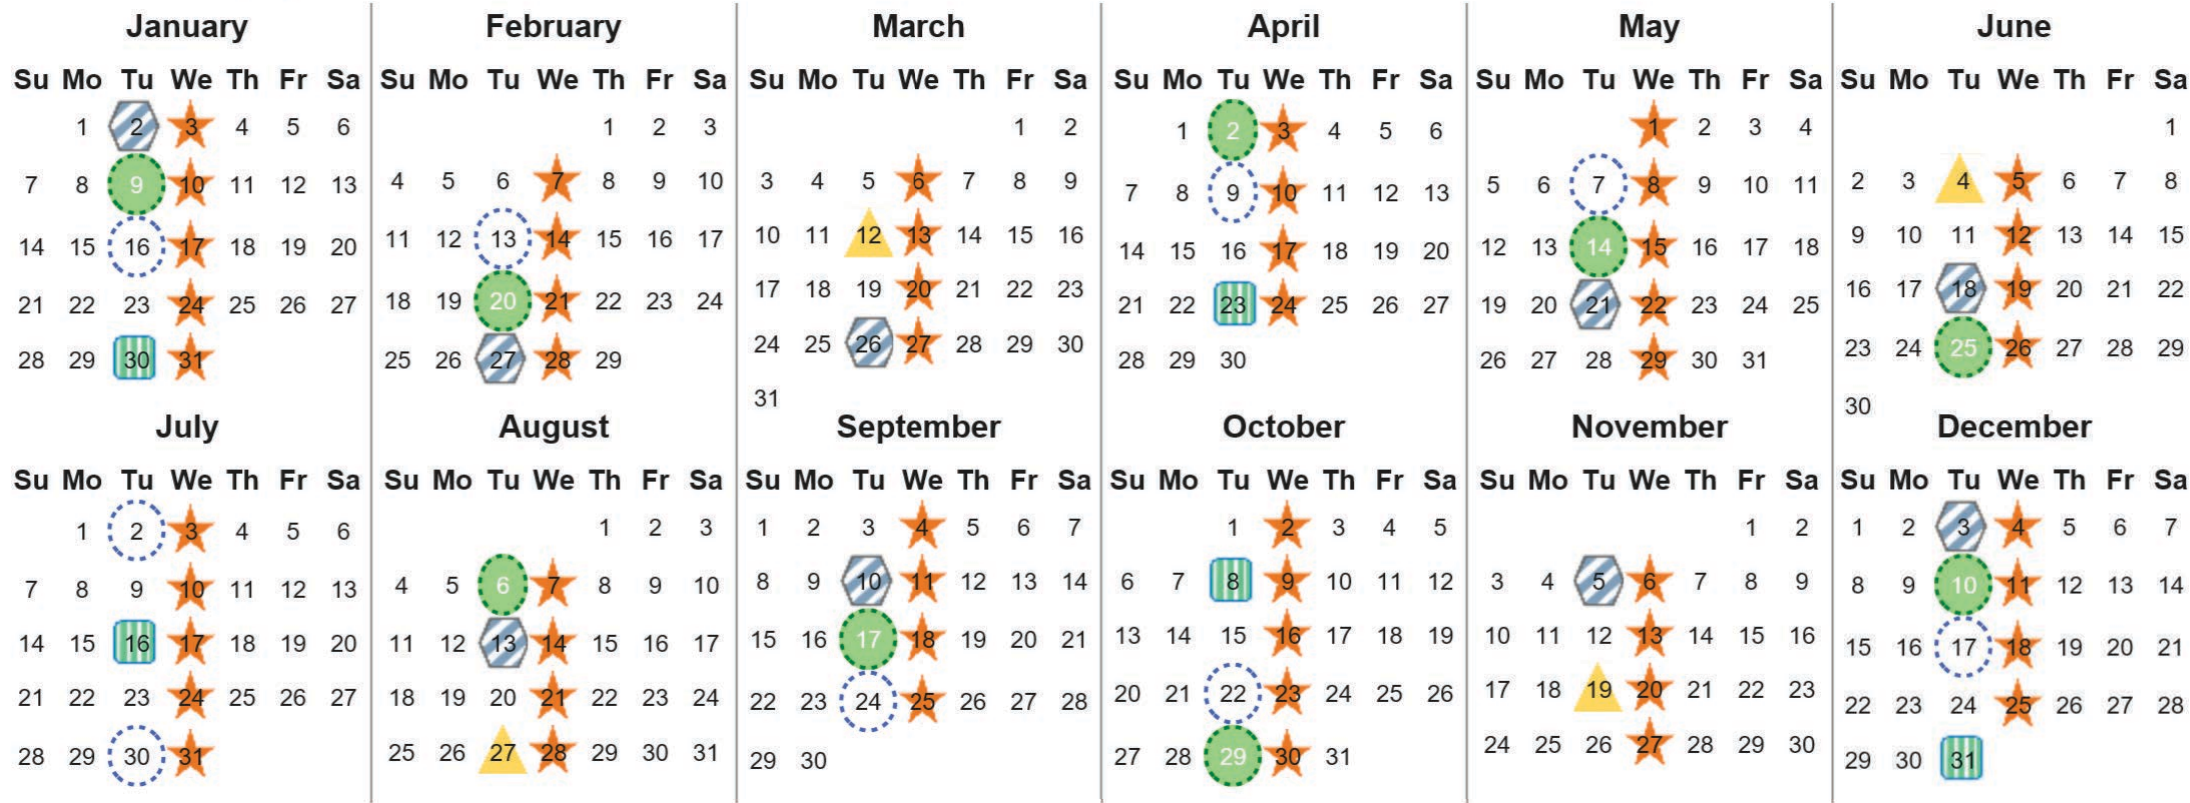

Your waste and recycling collection dates for 2024.

 <b>Non-recyclable Bin</b> Only for items that cannot be recycled	 <b>Recycling Bin</b> Paper, card & cardboard • Plastic bottles, pots, tubs & trays • Tins, cans & empty aerosols • Cartons	 <b>Glass Bin</b> Glass bottles & jars	 <b>Food Caddy</b> All cooked & uncooked food waste
---	---	--	---

Please place your bins out for collection by **6.00am** on your collection day.

**Festive Collections**  
Check local press or website for details