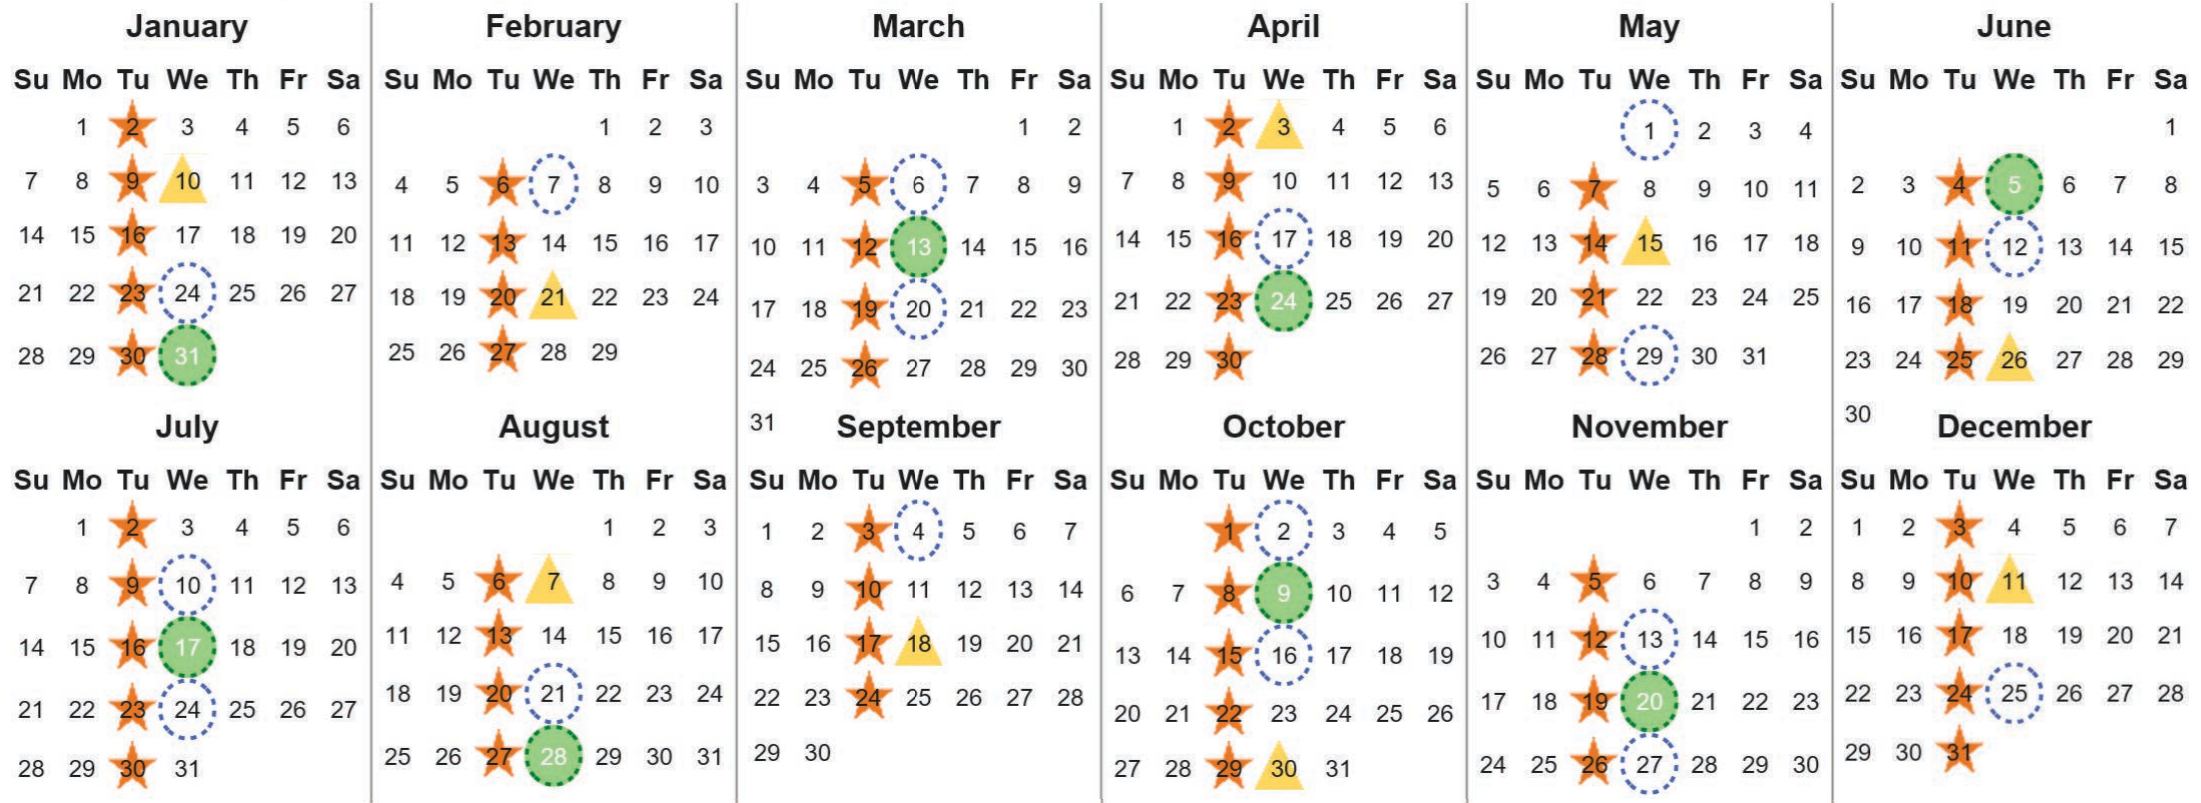

Your waste and recycling collection dates for 2024.

| | | |
|---|---|---|
|  <p>Non-recyclable Bin Only for items that cannot be recycled</p> |  <p>Recycling Bin Paper, card & cardboard • Plastic bottles, pots, tubs & trays • Tins, cans & empty aerosols • Cartons</p> |  <p>Food Caddy All cooked & uncooked food waste</p> |
|---|---|---|

Please place your bins out for collection by **6.00am** on your collection day.

| | | | | |
|---|---|---|--|--|
|    |   |   |   |  <p>Festive Collections Check local press or website for details</p> |
|---|---|---|--|--|