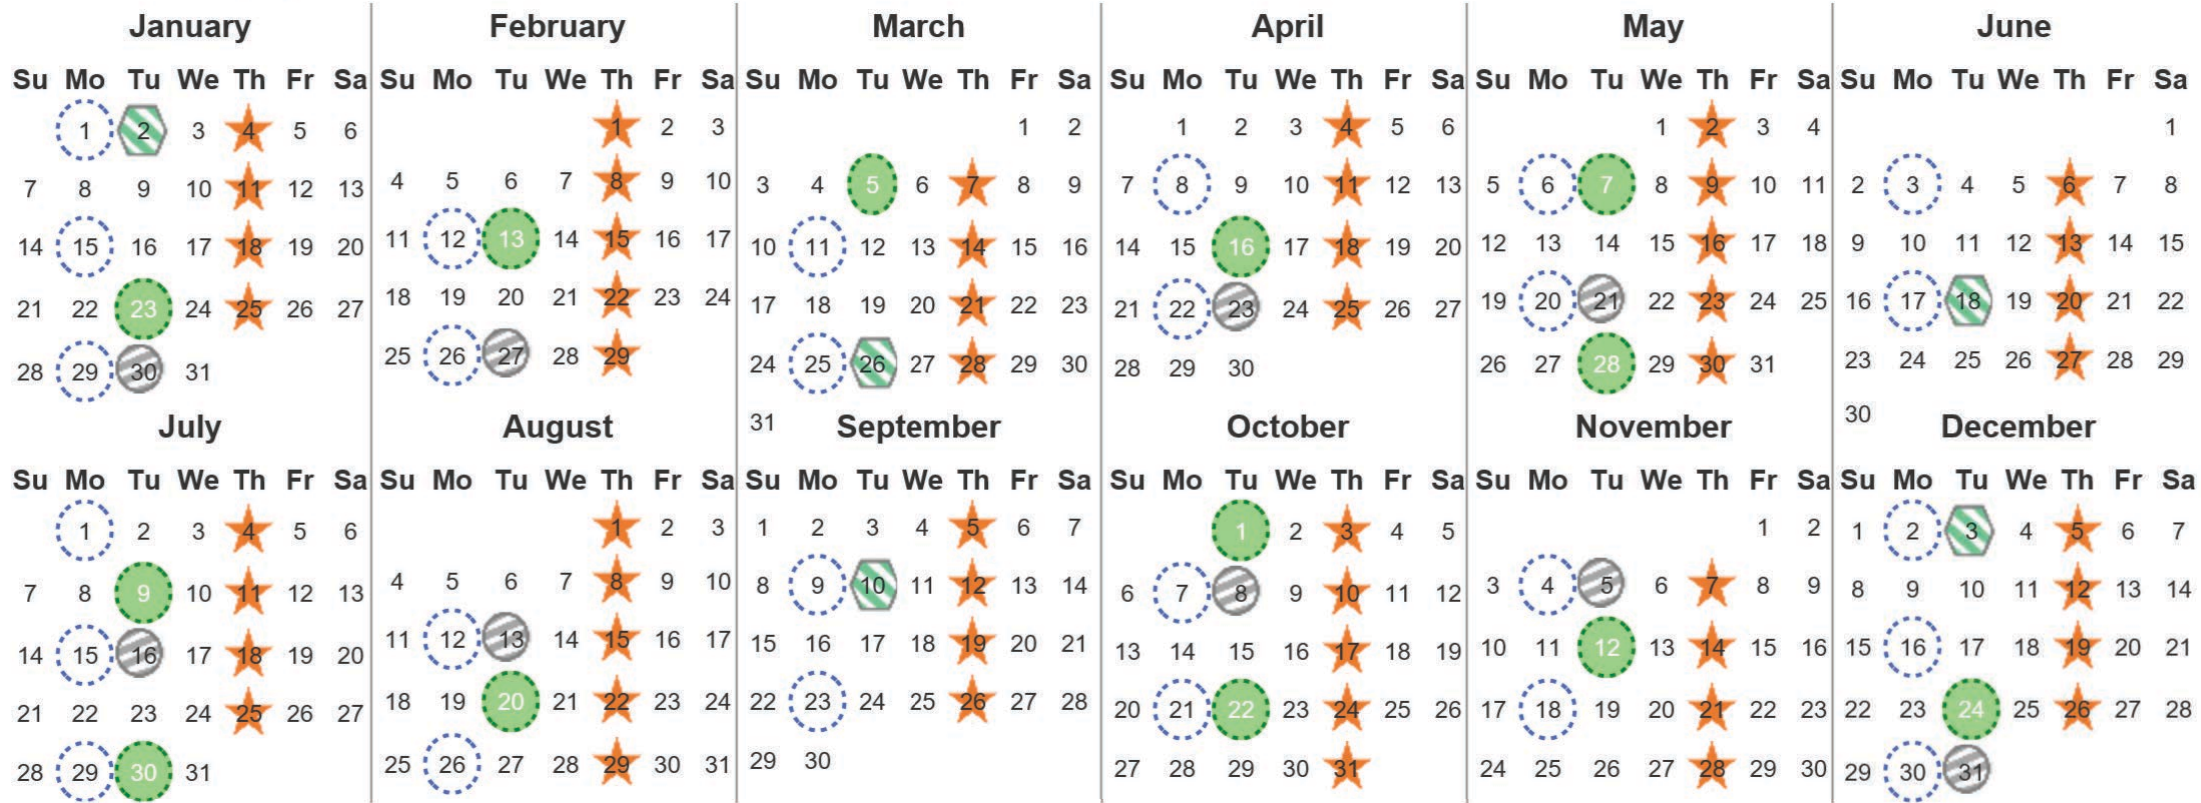

Your waste and recycling collection dates for 2024.

<b>Non-recyclable Bin</b> Only for items that cannot be recycled	<b>Recycling Bin</b> Paper, card & cardboard • Plastic bottles, pots, tubs & trays • Tins, cans & empty aerosols • Cartons	<b>Glass Bin</b> Glass bottles & jars	<b>Food Caddy</b> All cooked & uncooked food waste
---	---	--	---

Please place your bins out for collection by **6.00am** on your collection day.

								<b>Festive Collections</b> Check local press or website for details
--	--	--	--	--	--	--	--	--

Calendar Reference: LOM56