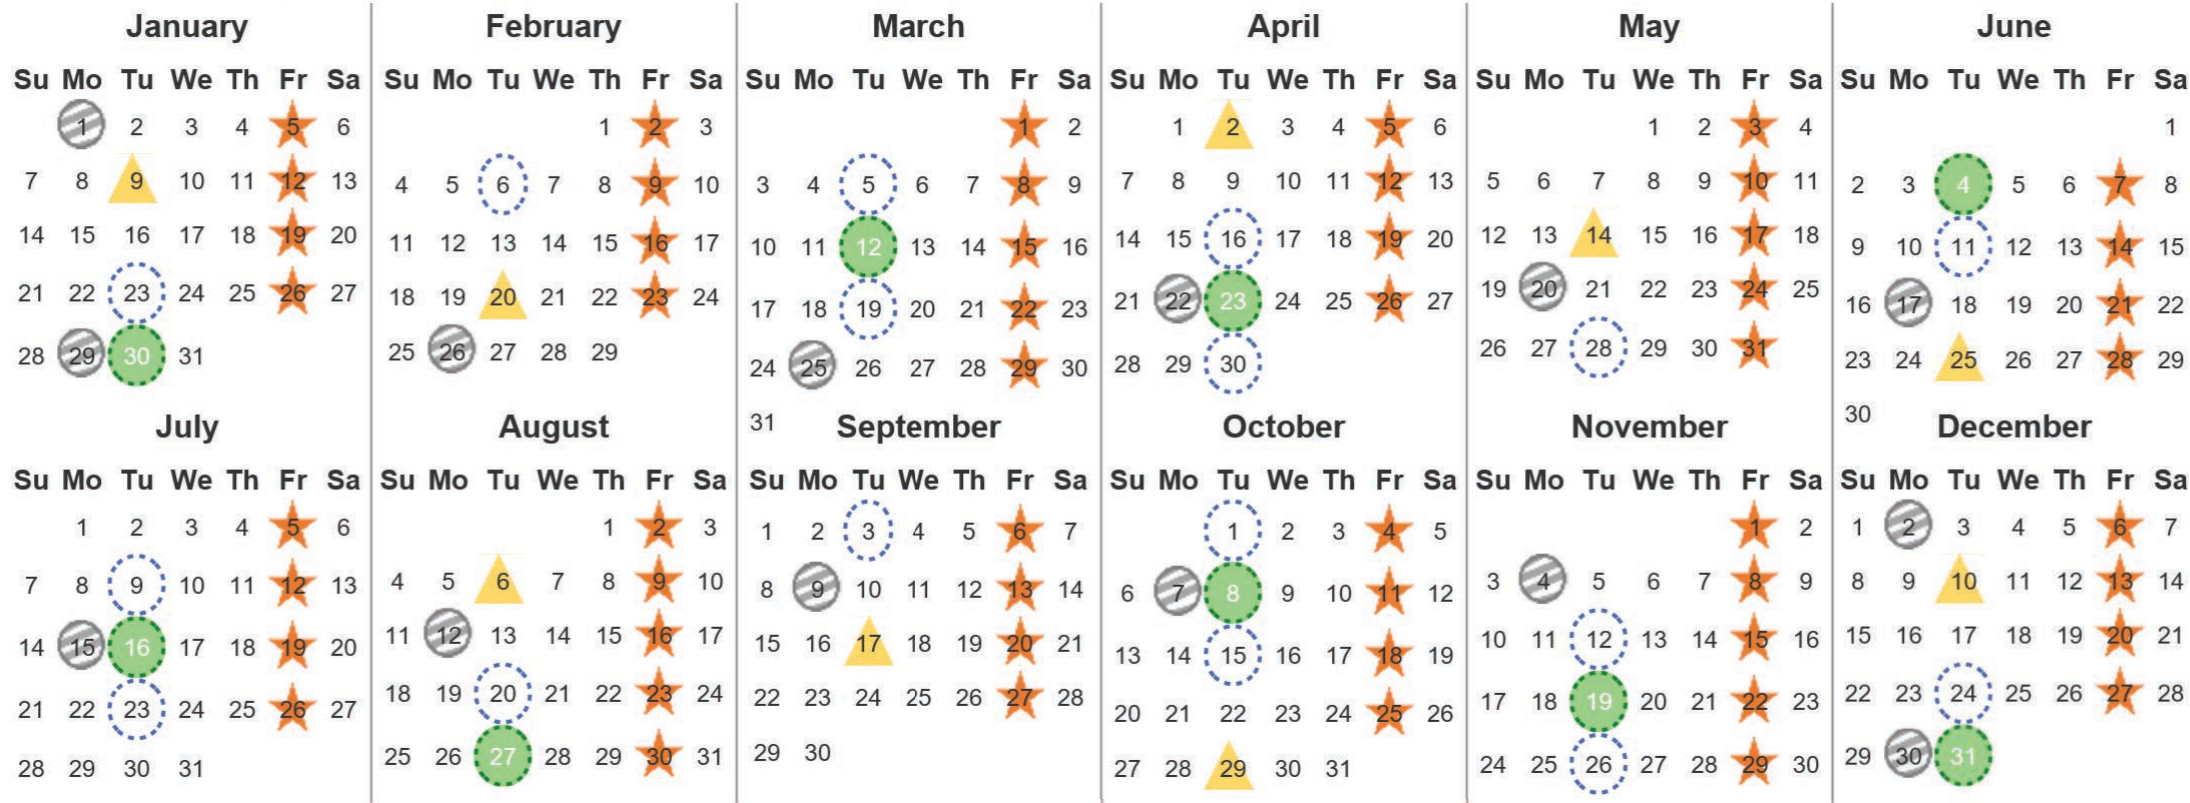

Your waste and recycling collection dates for 2024.

 Non-recyclable Bin Only for items that cannot be recycled	 Recycling Bin Paper, card & cardboard • Plastic bottles, pots, tubs & trays • Tins, cans & empty aerosols • Cartons	 Glass Bin Glass bottles & jars	 Food Caddy All cooked & uncooked food waste
---	---	--	---

Please place your bins out for collection by **6.00am** on your collection day.

  	 	 	 	 	 Festive Collections Check local press or website for details
---	---	---	--	---	--

Calendar Reference: LOM53