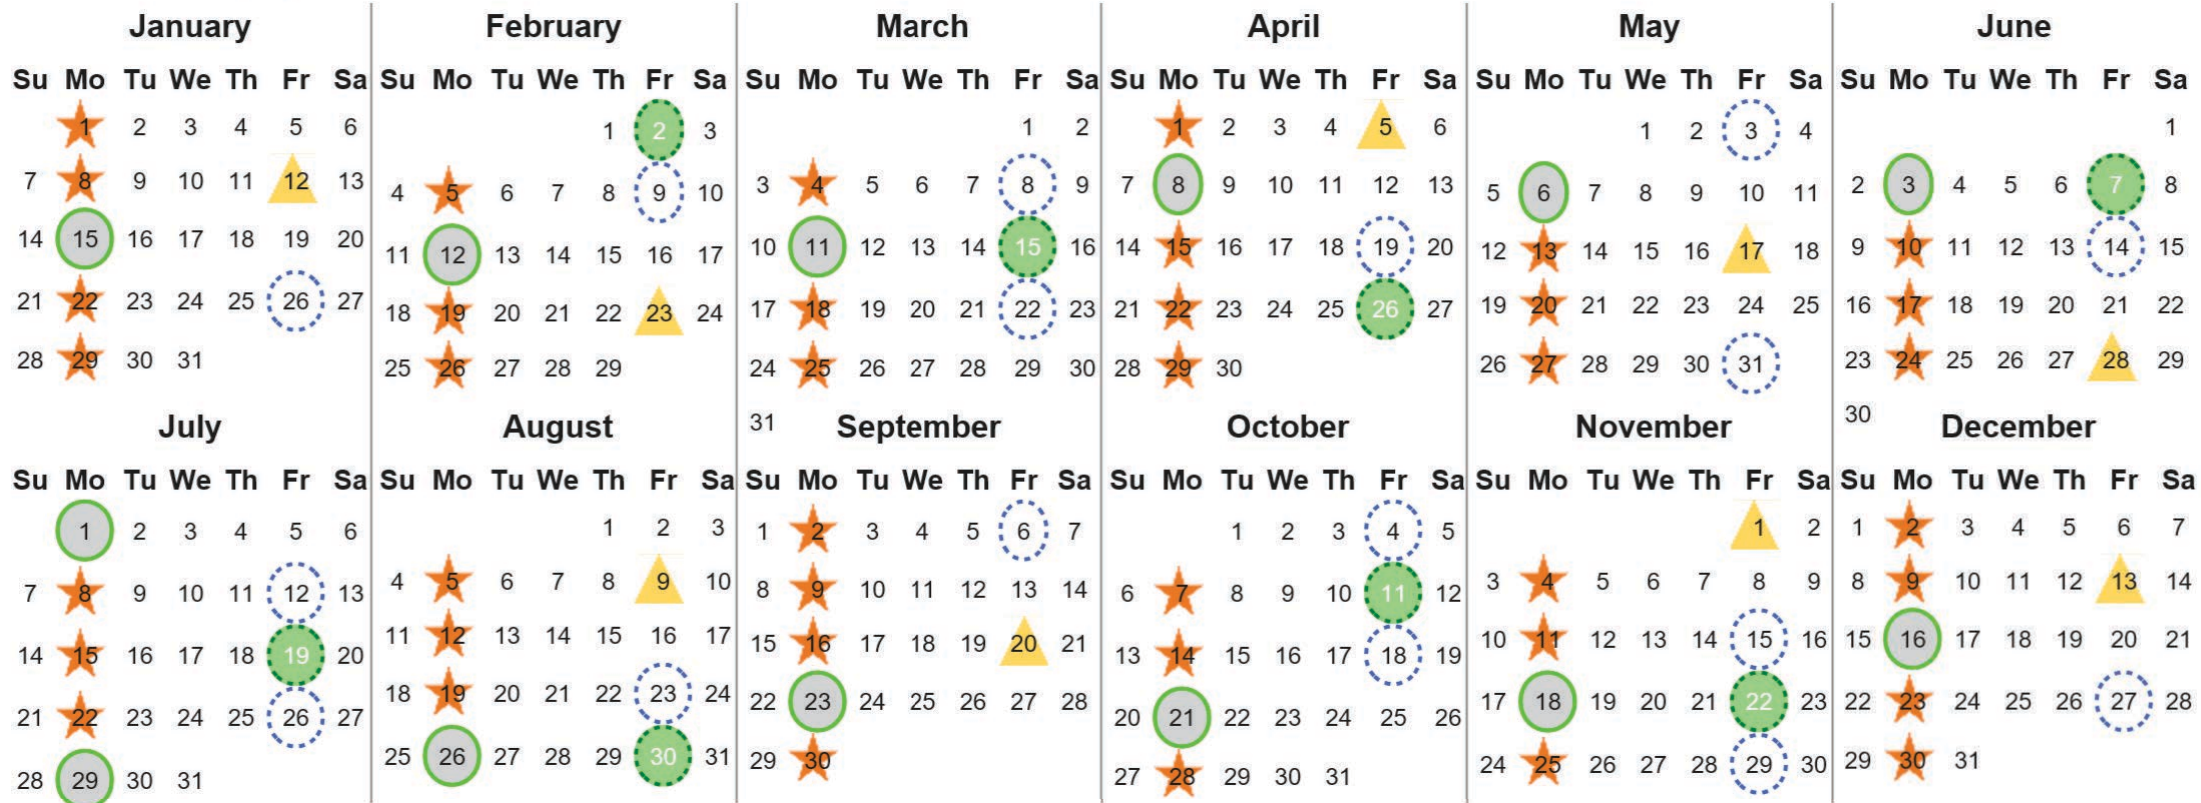

Your waste and recycling collection dates for 2024.

Non-recyclable Bin Only for items that cannot be recycled	Recycling Bin Paper, card & cardboard • Plastic bottles, pots, tubs & trays • Tins, cans & empty aerosols • Cartons	Glass Bin Glass bottles & jars	Food Caddy All cooked & uncooked food waste	Please place your bins out for collection by 6.00am on your collection day.
				Festive Collections Check local press or website for details

Calendar Reference: LOM49