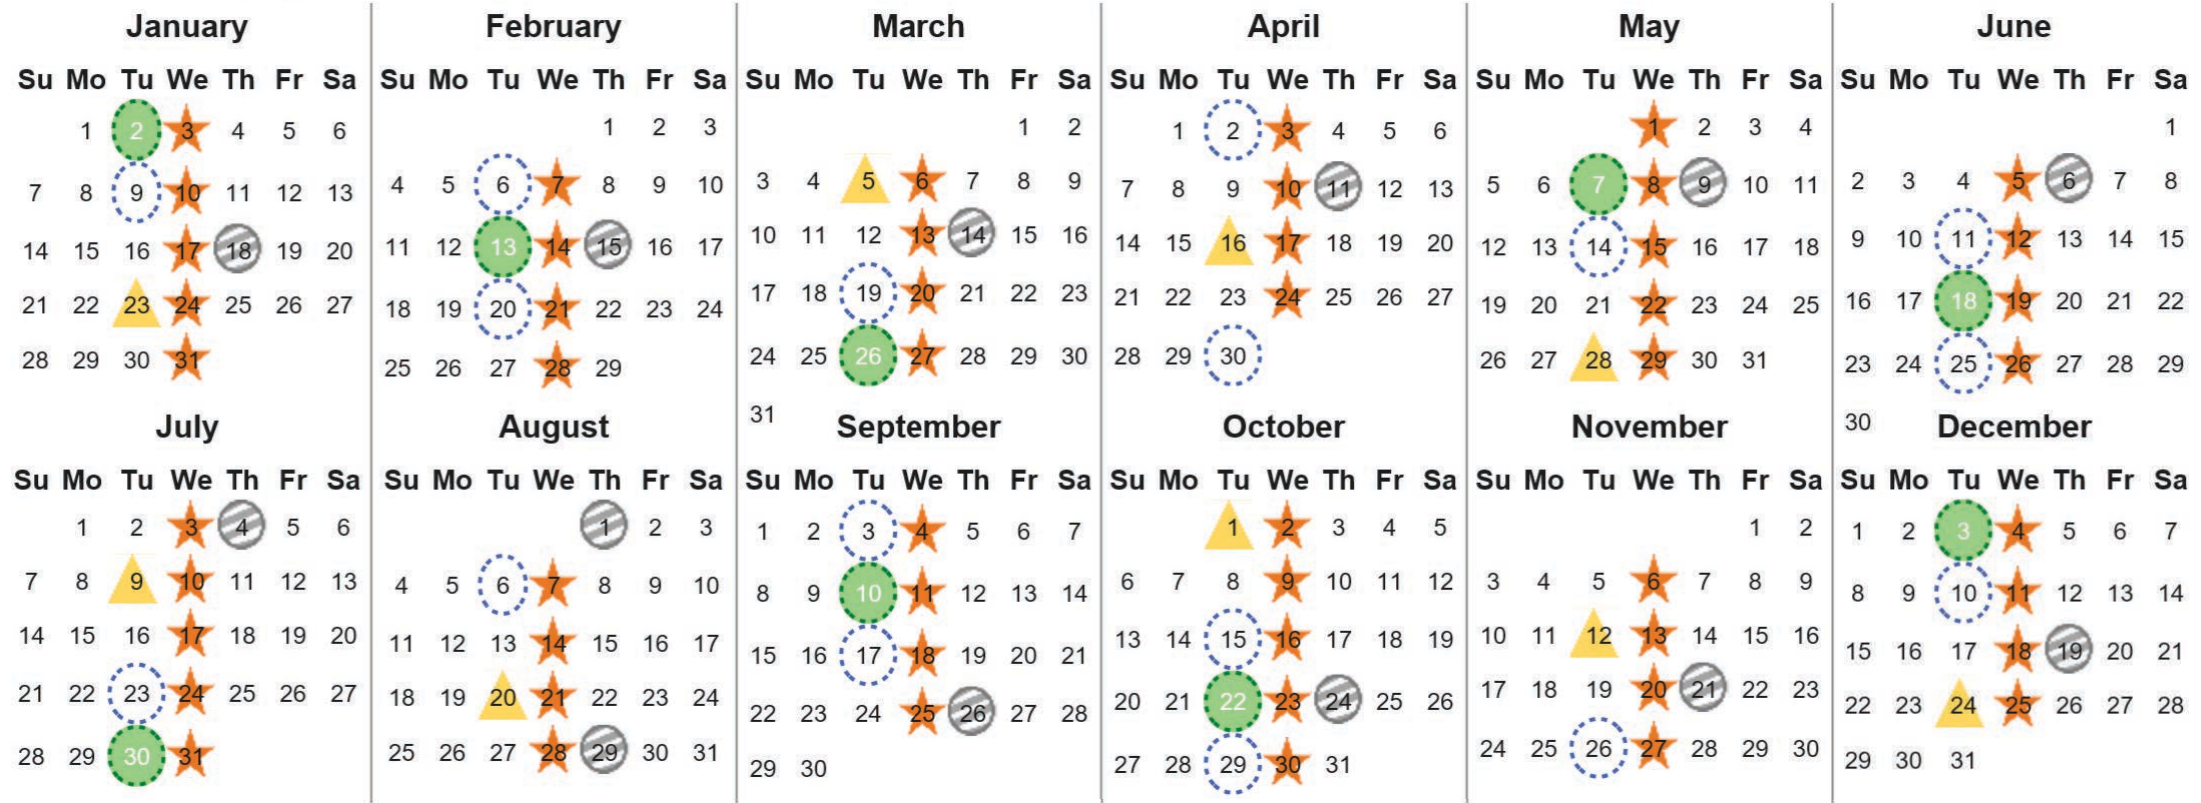

Your waste and recycling collection dates for 2024.

 Non-recyclable Bin Only for items that cannot be recycled	 Recycling Bin Paper, card & cardboard • Plastic bottles, pots, tubs & trays • Tins, cans & empty aerosols • Cartons	 Glass Bin Glass bottles & jars	 Food Caddy All cooked & uncooked food waste
---	---	--	---

Please place your bins out for collection by **6.00am** on your collection day.

  	  	 	 	 Festive Collections Check local press or website for details
---	---	--	---	--