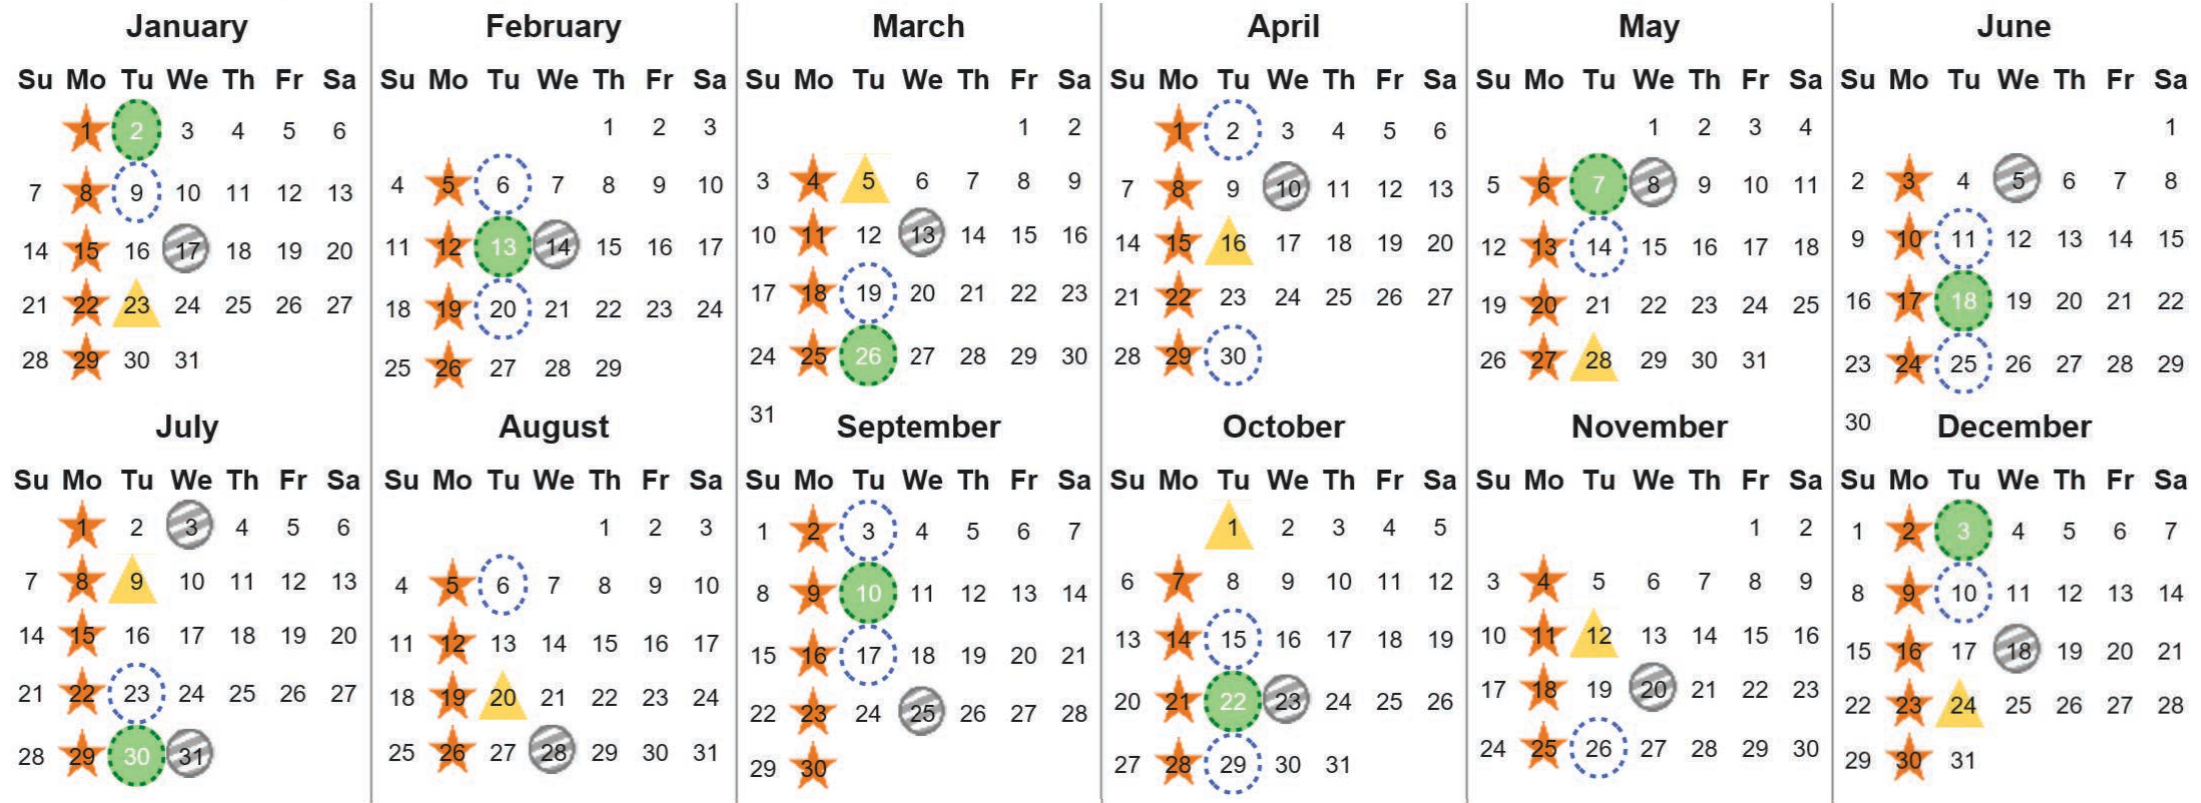

Your waste and recycling collection dates for 2024.

 <b>Non-recyclable Bin</b> Only for items that cannot be recycled	 <b>Recycling Bin</b> Paper, card & cardboard • Plastic bottles, pots, tubs & trays • Tins, cans & empty aerosols • Cartons	 <b>Glass Bin</b> Glass bottles & jars	 <b>Food Caddy</b> All cooked & uncooked food waste
---	---	--	---

Please place your bins out for collection by **6.00am** on your collection day.

  	  	 	 	 <b>Festive Collections</b> Check local press or website for details
---	---	--	---	--

Calendar Reference: LOM44