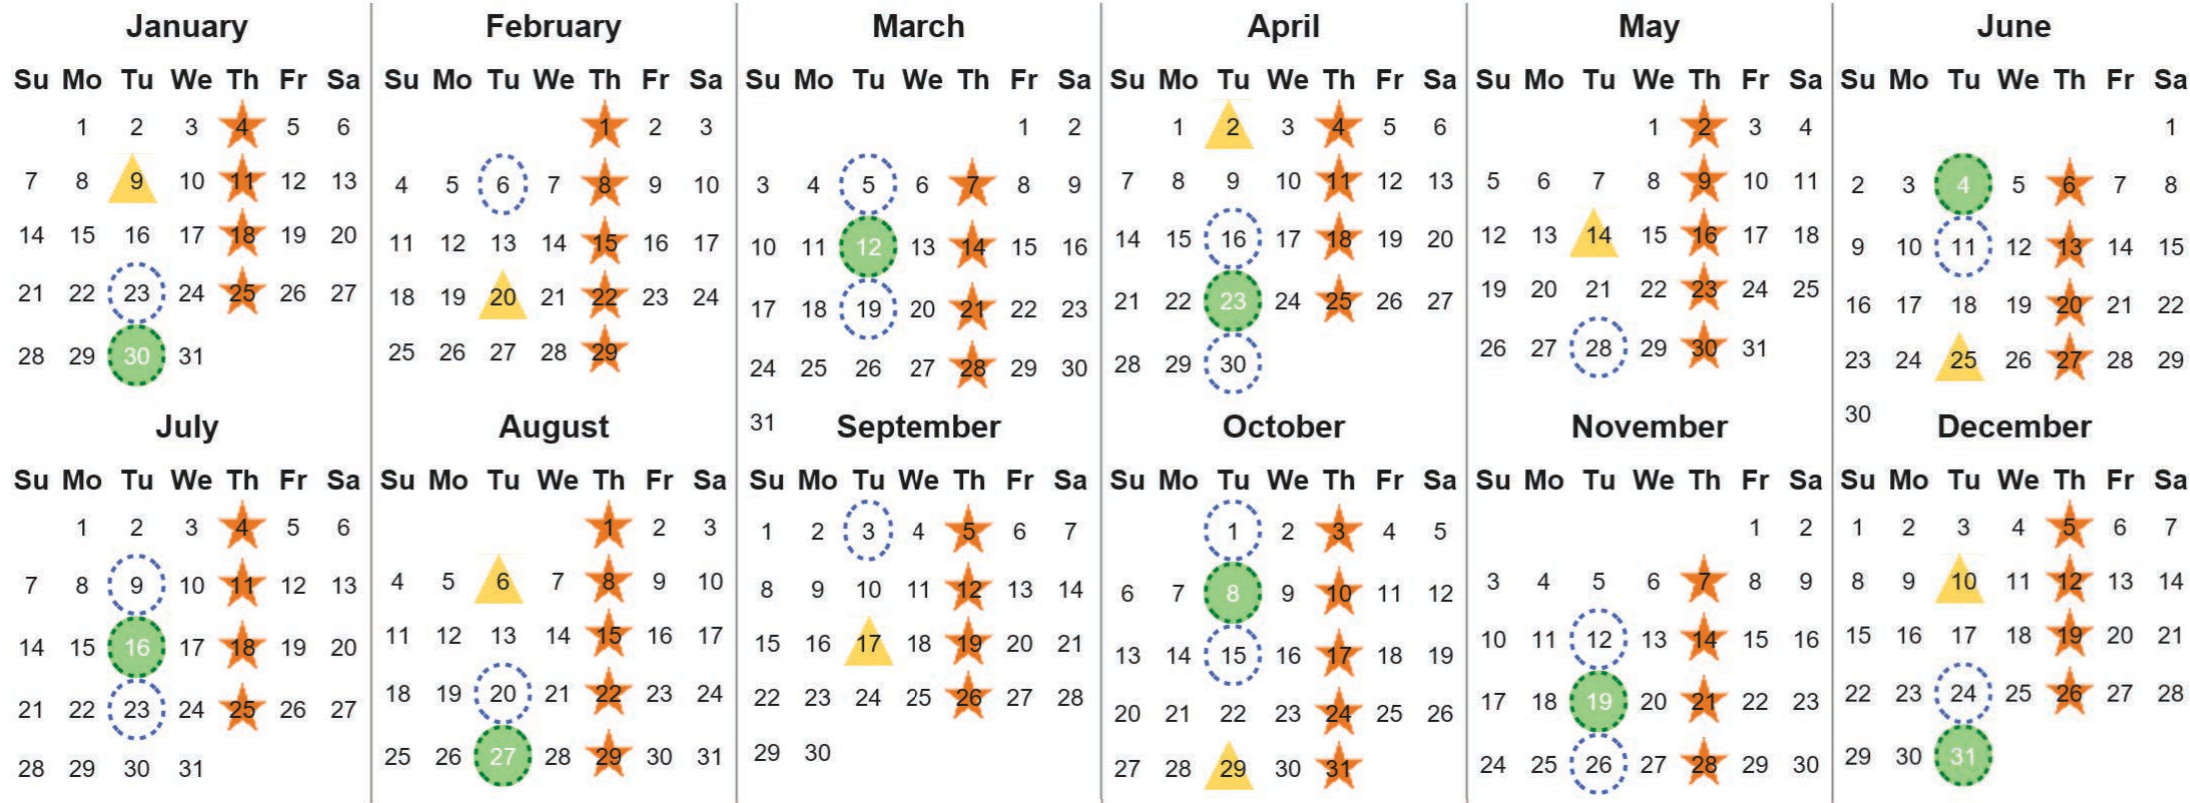

Your waste and recycling collection dates for **2024**.

 Non-recyclable Bin Only for items that cannot be recycled	 Recycling Bin Paper, card & cardboard • Plastic bottles, pots, tubs & trays • Tins, cans & empty aerosols • Cartons	 Food Caddy All cooked & uncooked food waste
---	---	---

Please place your bins out for collection by **6.00am** on your collection day.

 		 	 	 	 Festive Collections Check local press or website for details
---	---	---	---	--	--