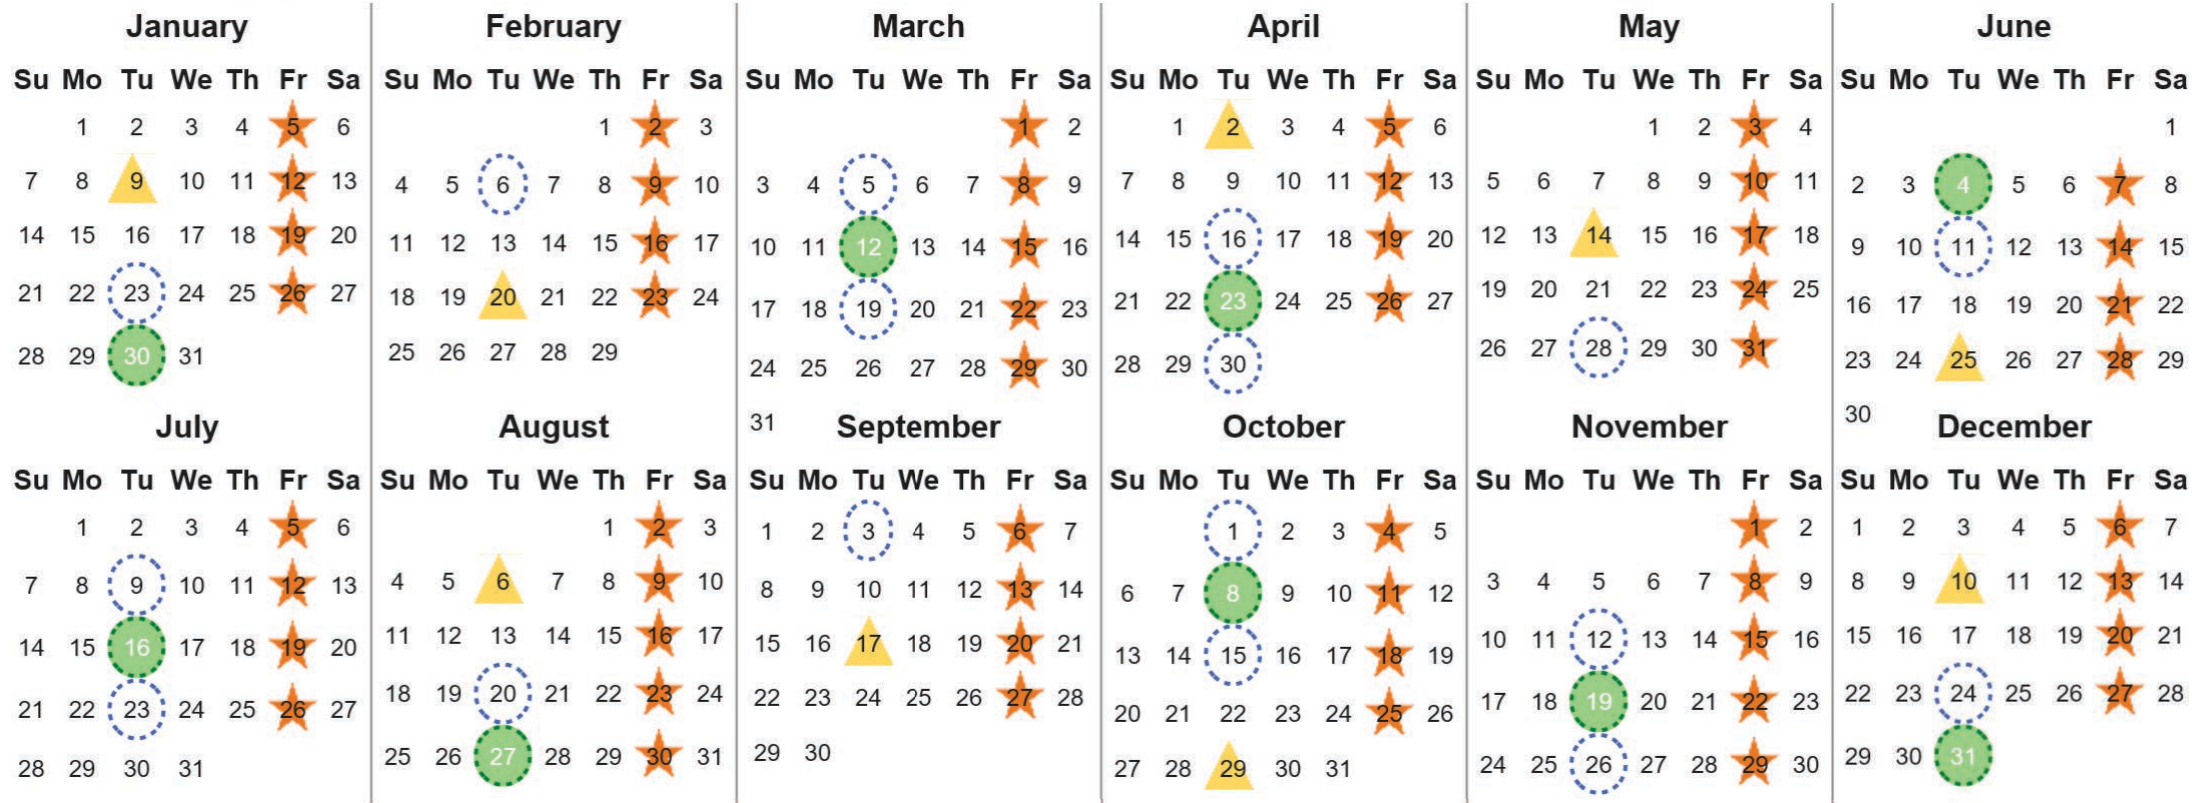

Your waste and recycling collection dates for 2024.

 <p><b>Non-recyclable Bin</b> Only for items that cannot be recycled</p>	 <p><b>Recycling Bin</b> Paper, card &amp; cardboard • Plastic bottles, pots, tubs &amp; trays • Tins, cans &amp; empty aerosols • Cartons</p>	 <p><b>Food Caddy</b> All cooked &amp; uncooked food waste</p>
---	---	---

Please place your bins out for collection by **6.00am** on your collection day.

  	 	 	 	 <p><b>Festive Collections</b> Check local press or website for details</p>
---	---	---	--	--