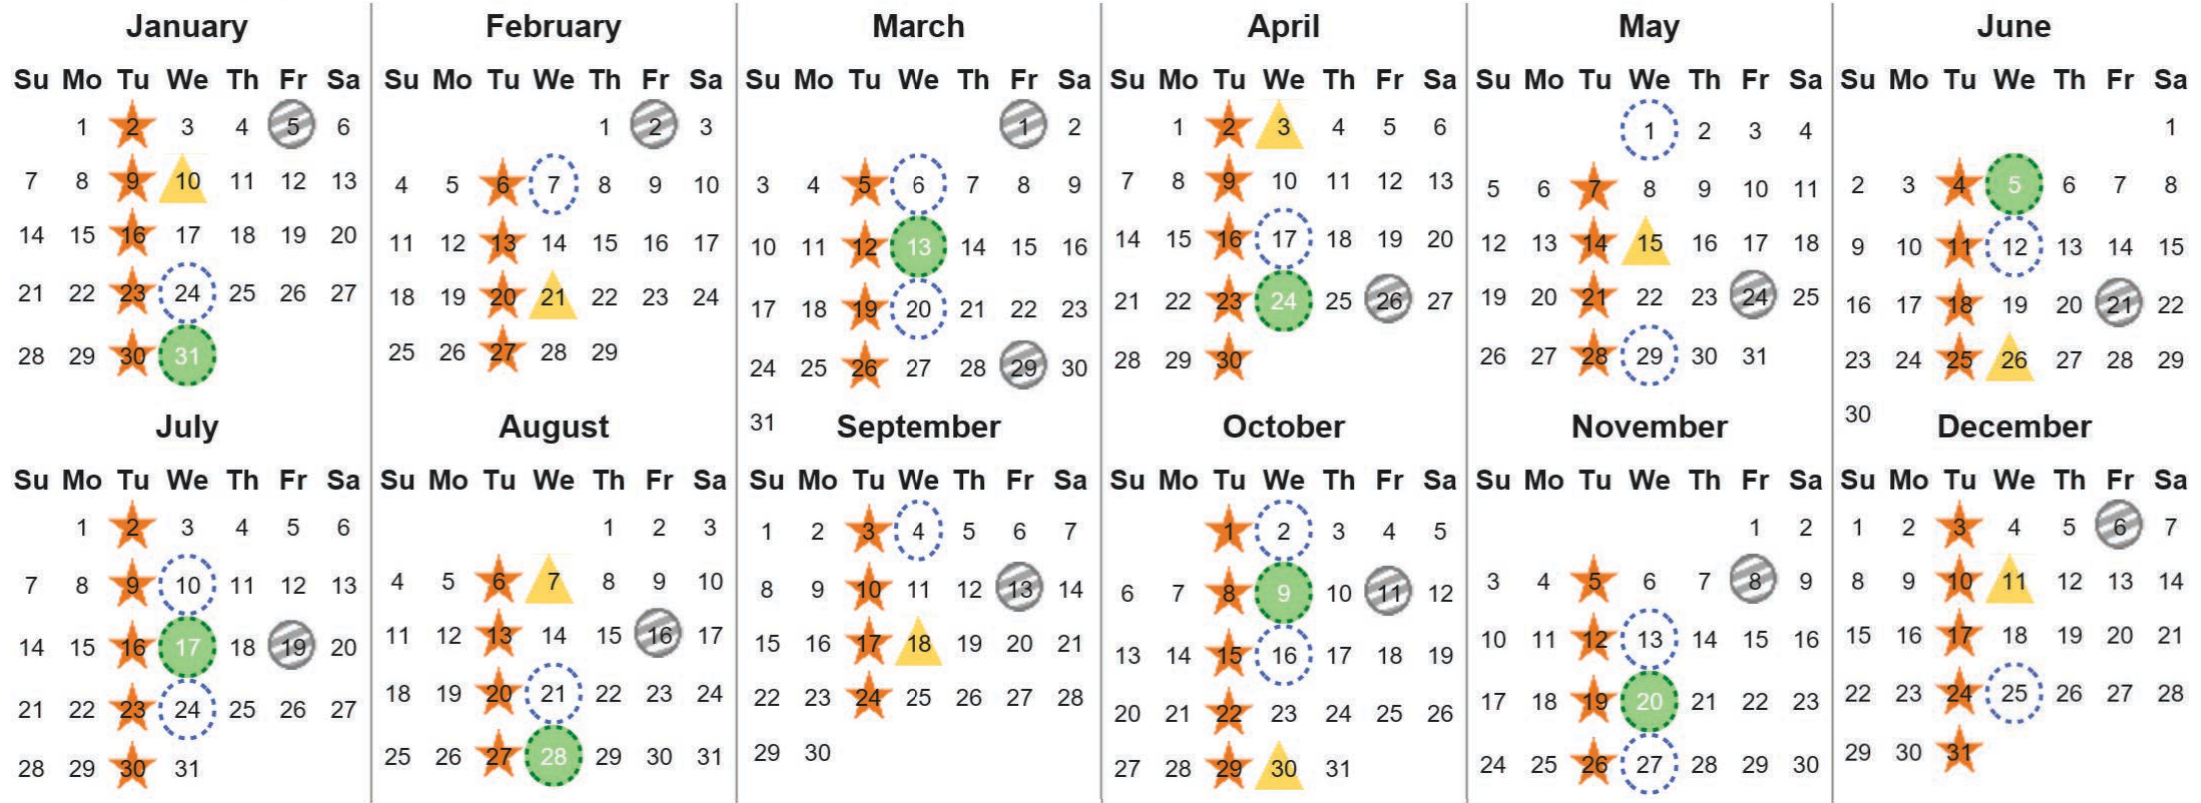

Your waste and recycling collection dates for 2024.

 Non-recyclable Bin Only for items that cannot be recycled	 Recycling Bin Paper, card & cardboard • Plastic bottles, pots, tubs & trays • Tins, cans & empty aerosols • Cartons	 Glass Bin Glass bottles & jars	 Food Caddy All cooked & uncooked food waste
---	---	--	---

Please place your bins out for collection by **6.00am** on your collection day.

  	  	 	 	 Festive Collections Check local press or website for details
---	---	--	---	--

Calendar Reference: LOM36