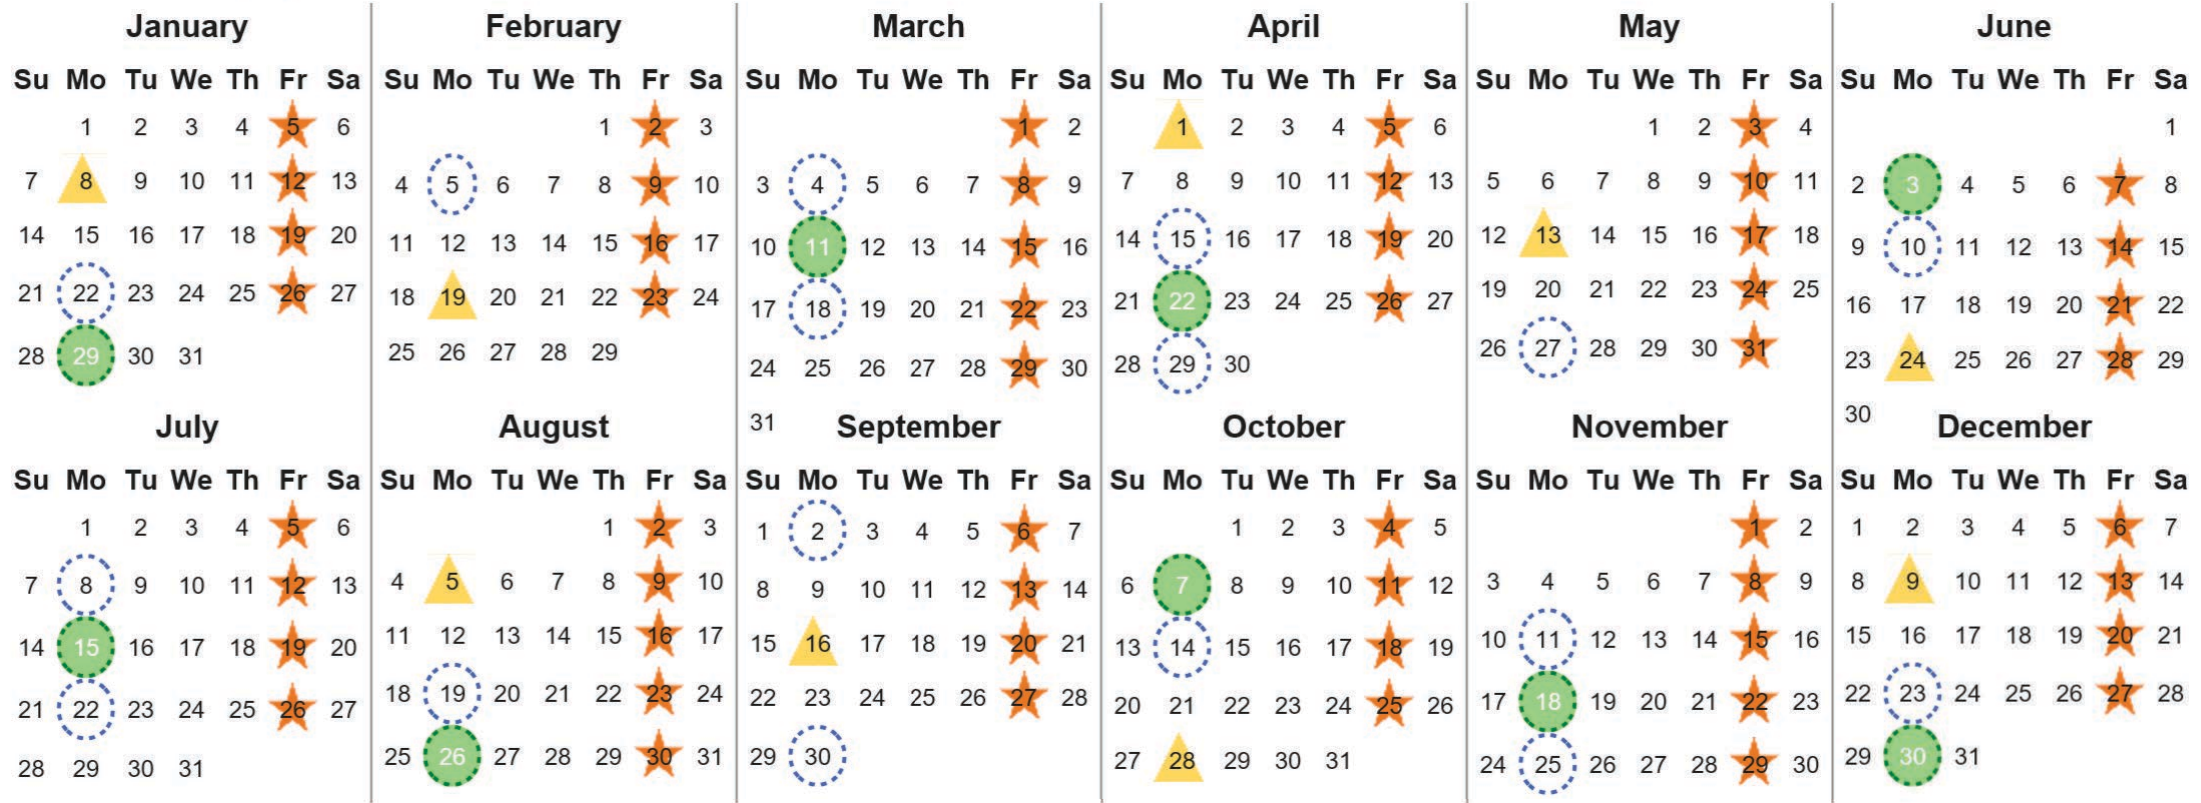

Your waste and recycling collection dates for 2024.

 Non-recyclable Bin Only for items that cannot be recycled	 Recycling Bin Paper, card & cardboard • Plastic bottles, pots, tubs & trays • Tins, cans & empty aerosols • Cartons	 Food Caddy All cooked & uncooked food waste
---	---	---

Please place your bins out for collection by **6.00am** on your collection day.

  	 	 	 	 Festive Collections Check local press or website for details
---	---	---	--	--

Calendar Reference: LOM33