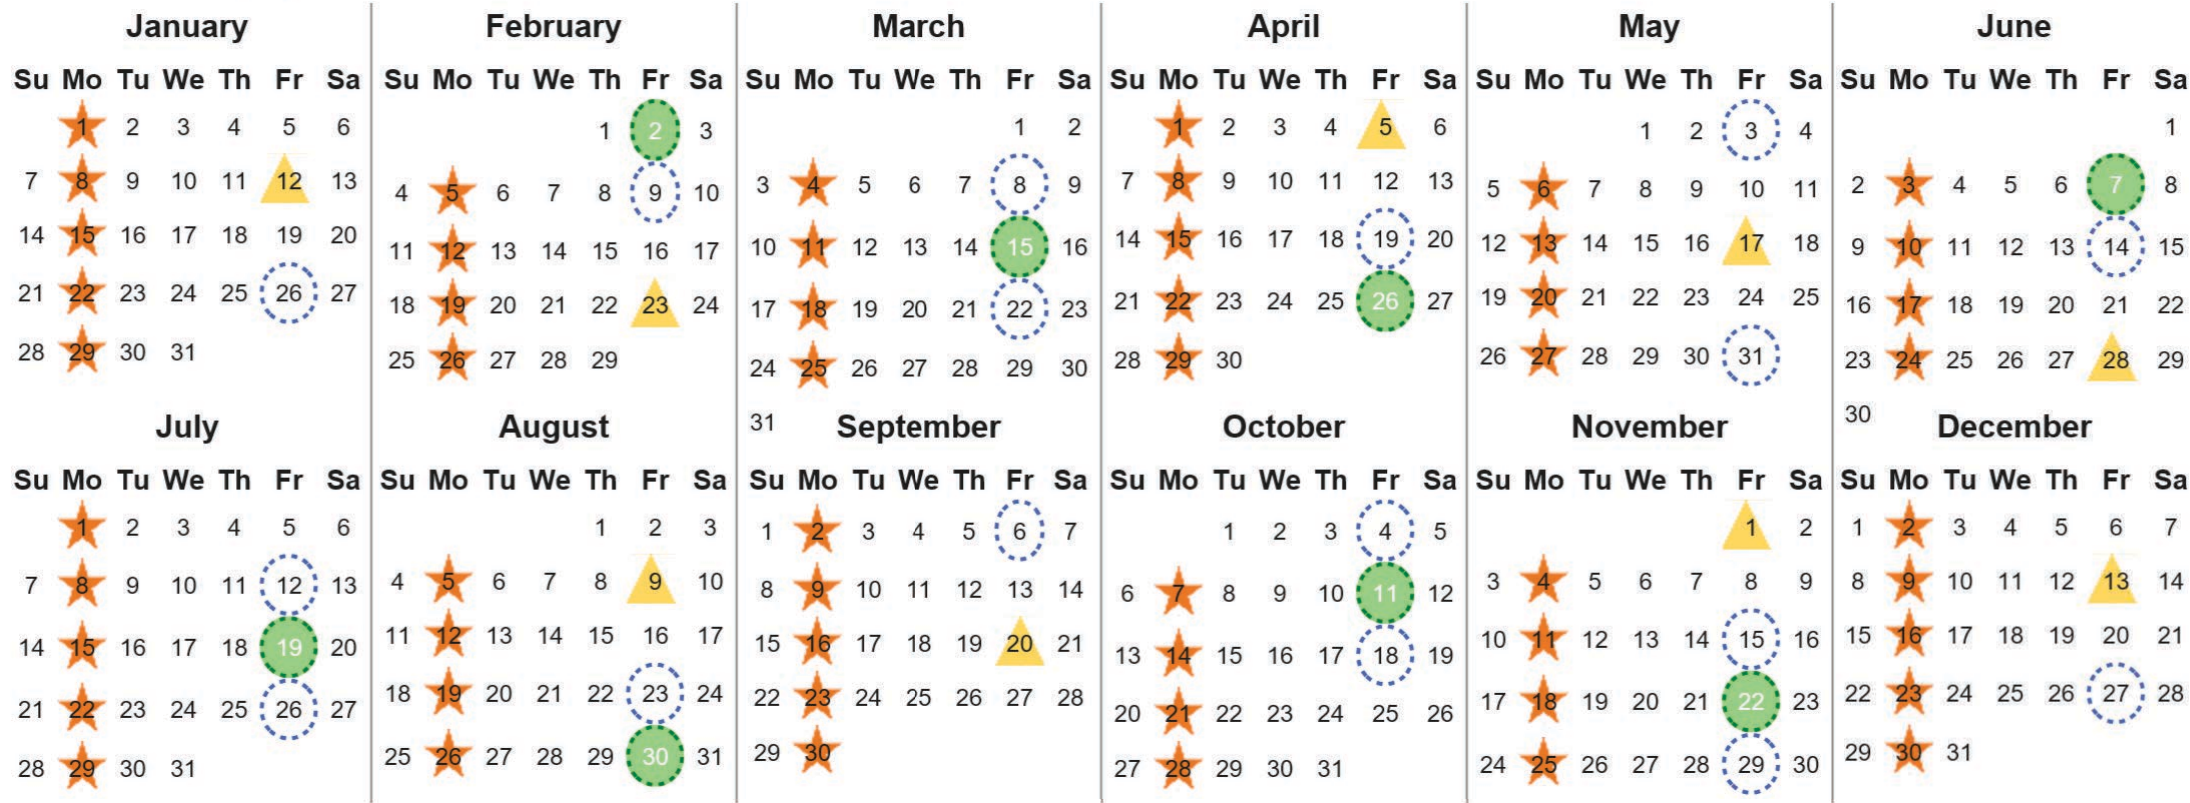

Your waste and recycling collection dates for 2024.

 Non-recyclable Bin Only for items that cannot be recycled	 Recycling Bin Paper, card & cardboard • Plastic bottles, pots, tubs & trays • Tins, cans & empty aerosols • Cartons	 Food Caddy All cooked & uncooked food waste
---	---	---

Please place your bins out for collection by **6.00am** on your collection day.

  	 	 	 	 Festive Collections Check local press or website for details
---	---	---	--	--