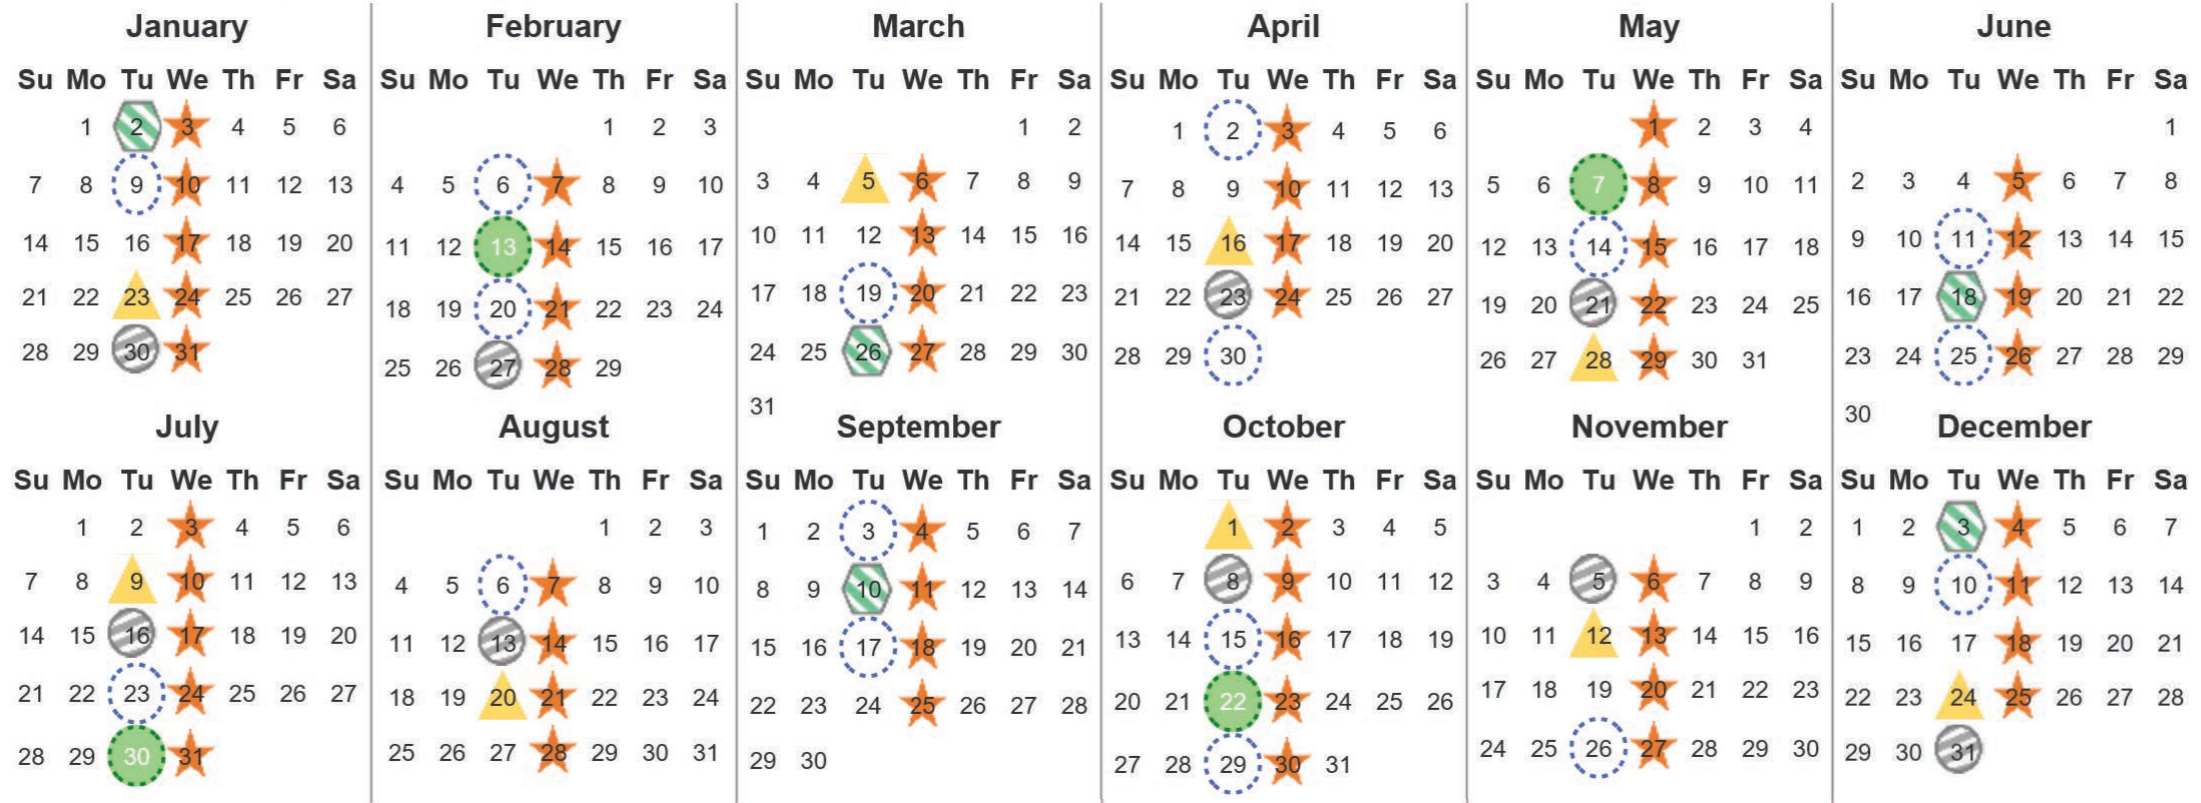

Your waste and recycling collection dates for **2024**.

 <b>Non-recyclable Bin</b> Only for items that cannot be recycled	 <b>Recycling Bin</b> Paper, card & cardboard • Plastic bottles, pots, tubs & trays • Tins, cans & empty aerosols • Cartons	 <b>Glass Bin</b> Glass bottles & jars	 <b>Food Caddy</b> All cooked & uncooked food waste
---	---	--	---

Please place your bins out for collection by **6.00am** on your collection day.

													
---	---	---	---	---	---	---	---	---	---	---	---	---	---

 **Festive Collections**  
Check local press or website for details

Calendar Reference: LOM19