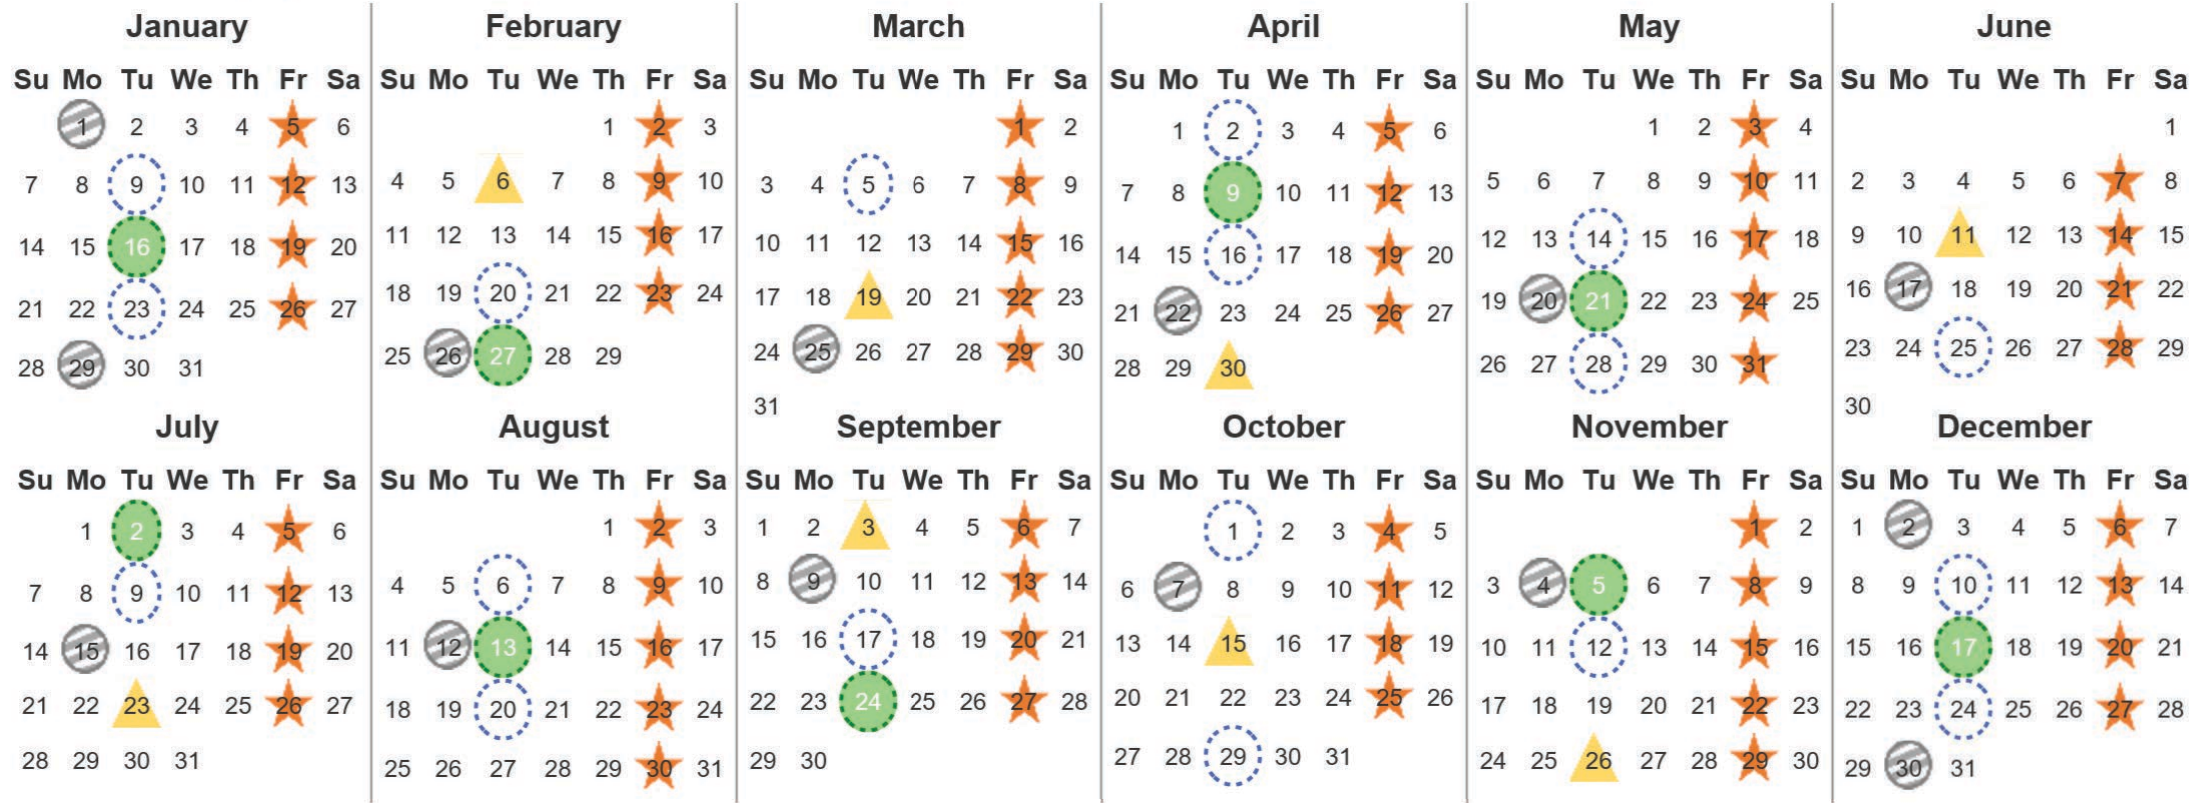

Your waste and recycling collection dates for 2024.

 <p>Non-recyclable Bin Only for items that cannot be recycled</p>	 <p>Recycling Bin Paper, card & cardboard • Plastic bottles, pots, tubs & trays • Tins, cans & empty aerosols • Cartons</p>	 <p>Glass Bin Glass bottles & jars</p>	 <p>Food Caddy All cooked & uncooked food waste</p>
---	---	--	---

Please place your bins out for collection by **6.00am** on your collection day.

  	 	 	 	 	 <p>Festive Collections Check local press or website for details</p>
---	---	---	--	---	--

Calendar Reference: LOM15