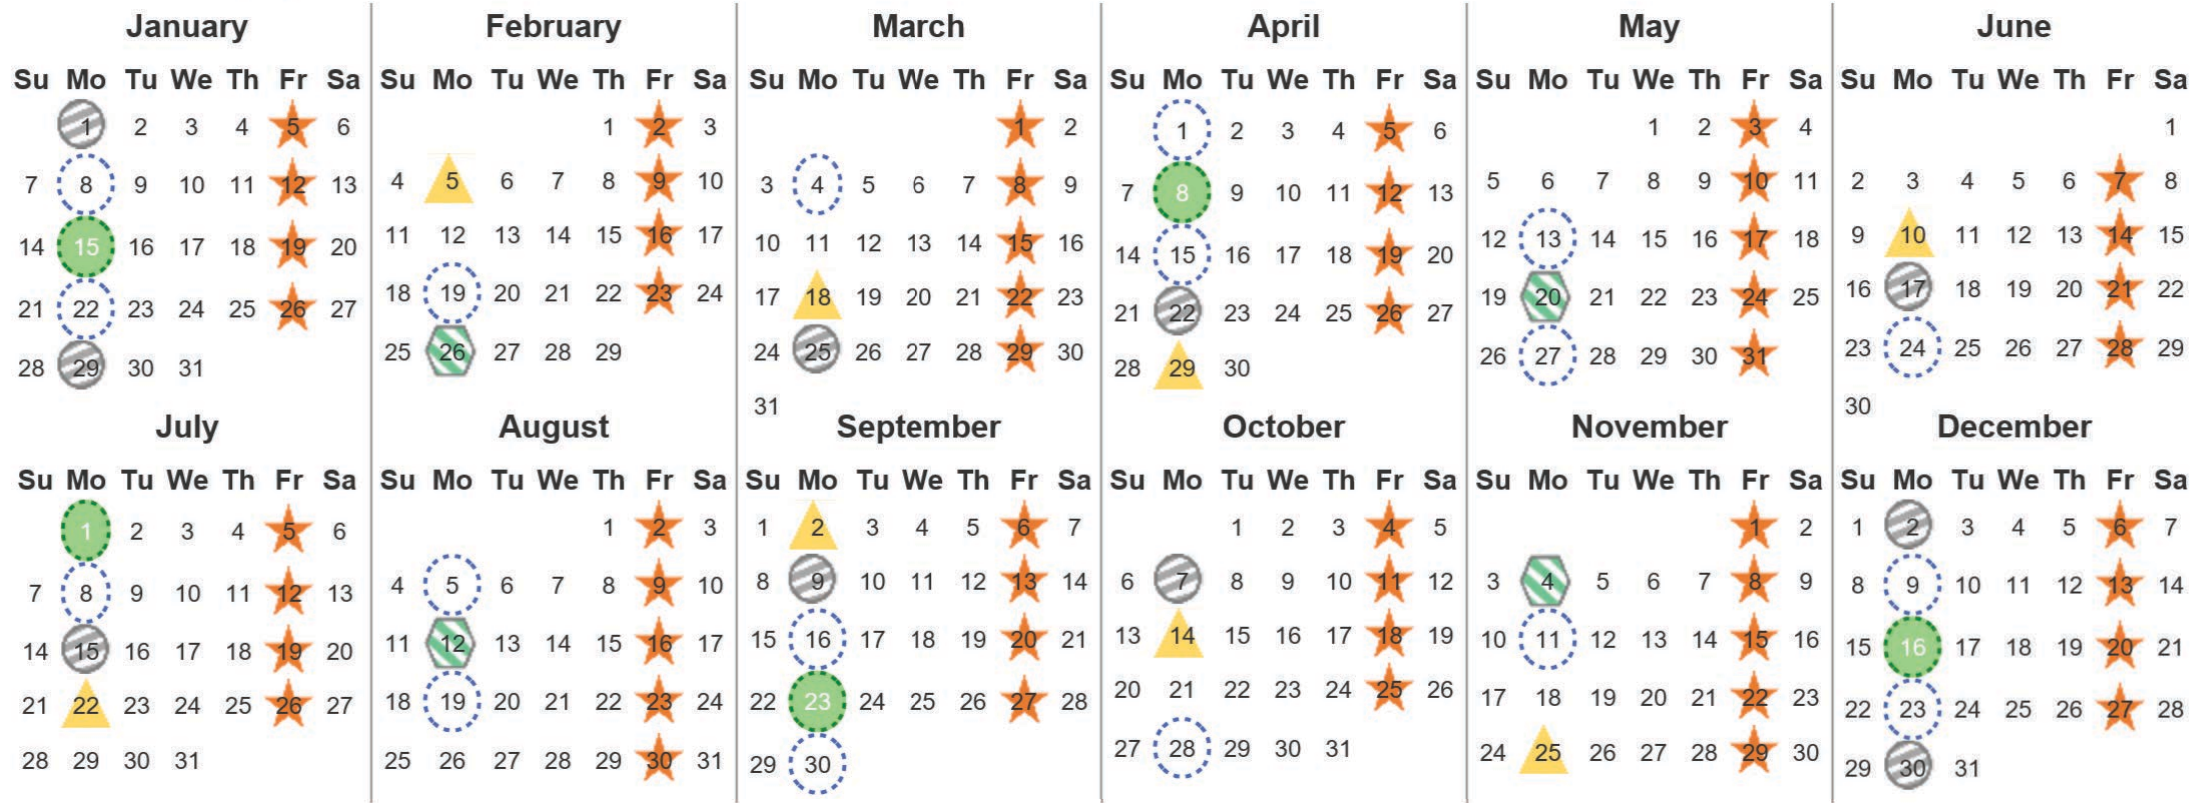

Your waste and recycling collection dates for 2024.

 <b>Non-recyclable Bin</b> Only for items that cannot be recycled	 <b>Recycling Bin</b> Paper, card & cardboard • Plastic bottles, pots, tubs & trays • Tins, cans & empty aerosols • Cartons	 <b>Glass Bin</b> Glass bottles & jars	 <b>Food Caddy</b> All cooked & uncooked food waste
---	---	--	---

Please place your bins out for collection by **6.00am** on your collection day.

											
---	---	---	---	---	---	---	--	---	---	---	---

 **Festive Collections**  
Check local press or website for details

Calendar Reference: LOM13