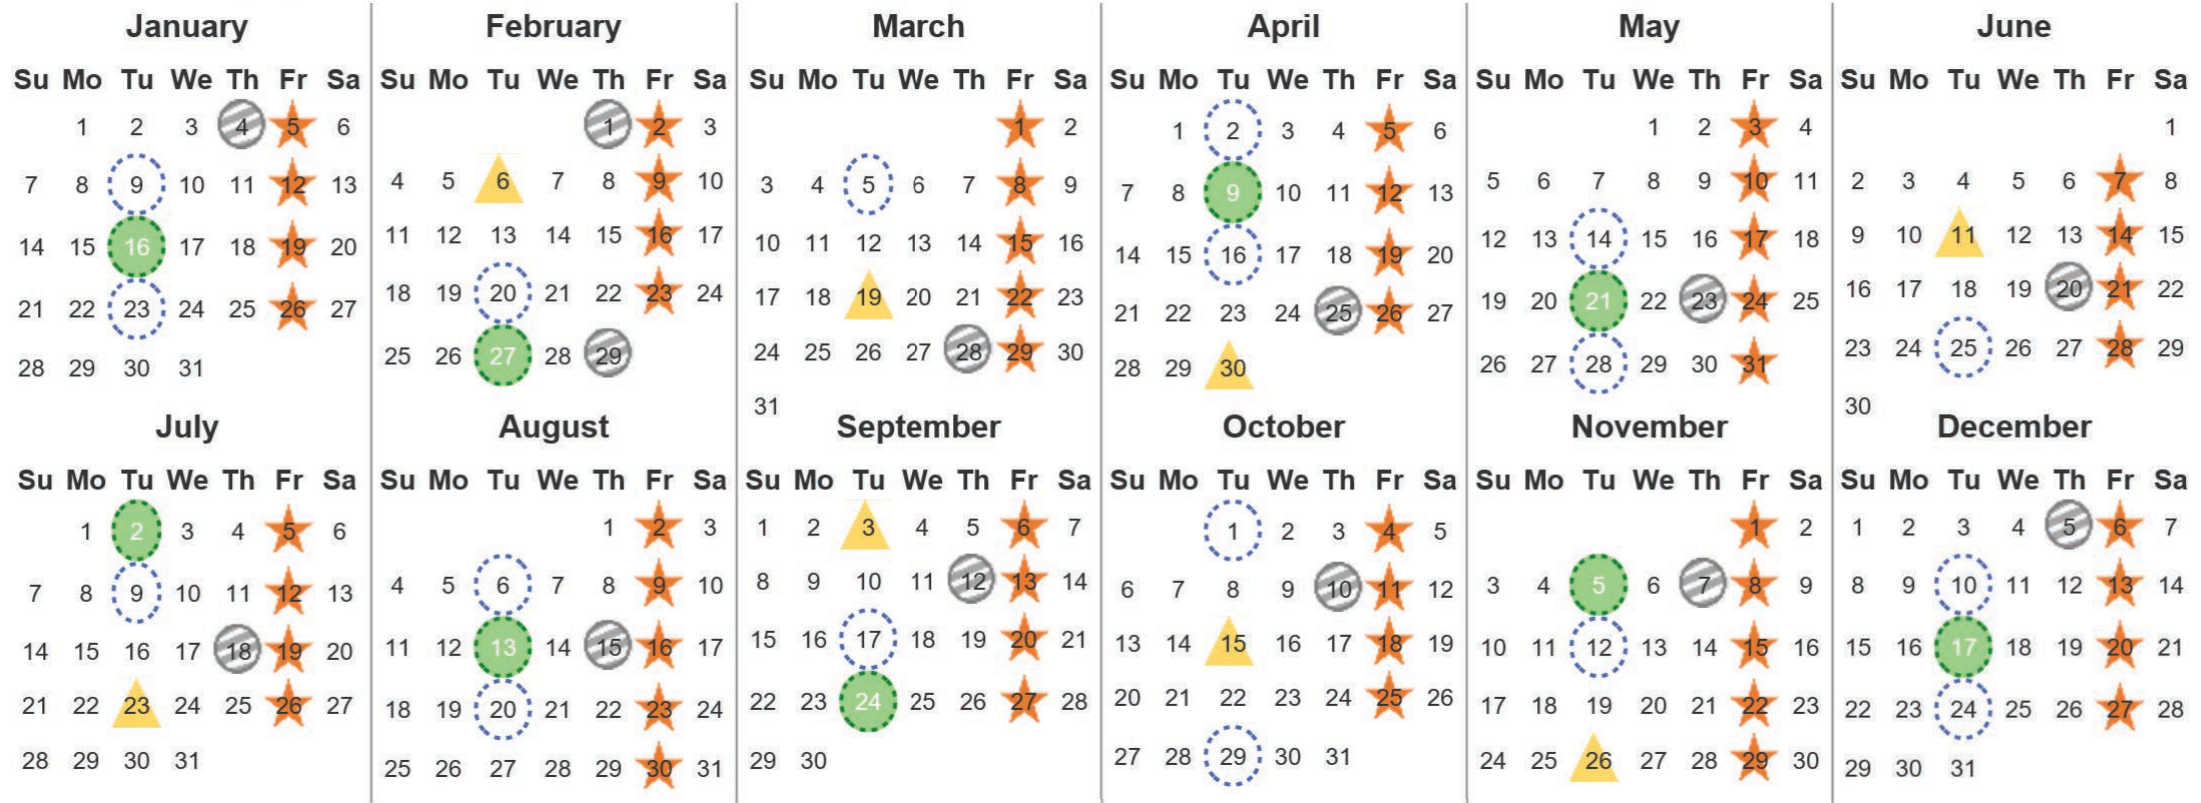

Your waste and recycling collection dates for 2024.

 Non-recyclable Bin Only for items that cannot be recycled	 Recycling Bin Paper, card & cardboard • Plastic bottles, pots, tubs & trays • Tins, cans & empty aerosols • Cartons	 Glass Bin Glass bottles & jars	 Food Caddy All cooked & uncooked food waste
---	---	--	---

Please place your bins out for collection by **6.00am** on your collection day.

  	  	 	 	 Festive Collections Check local press or website for details
---	---	--	---	--