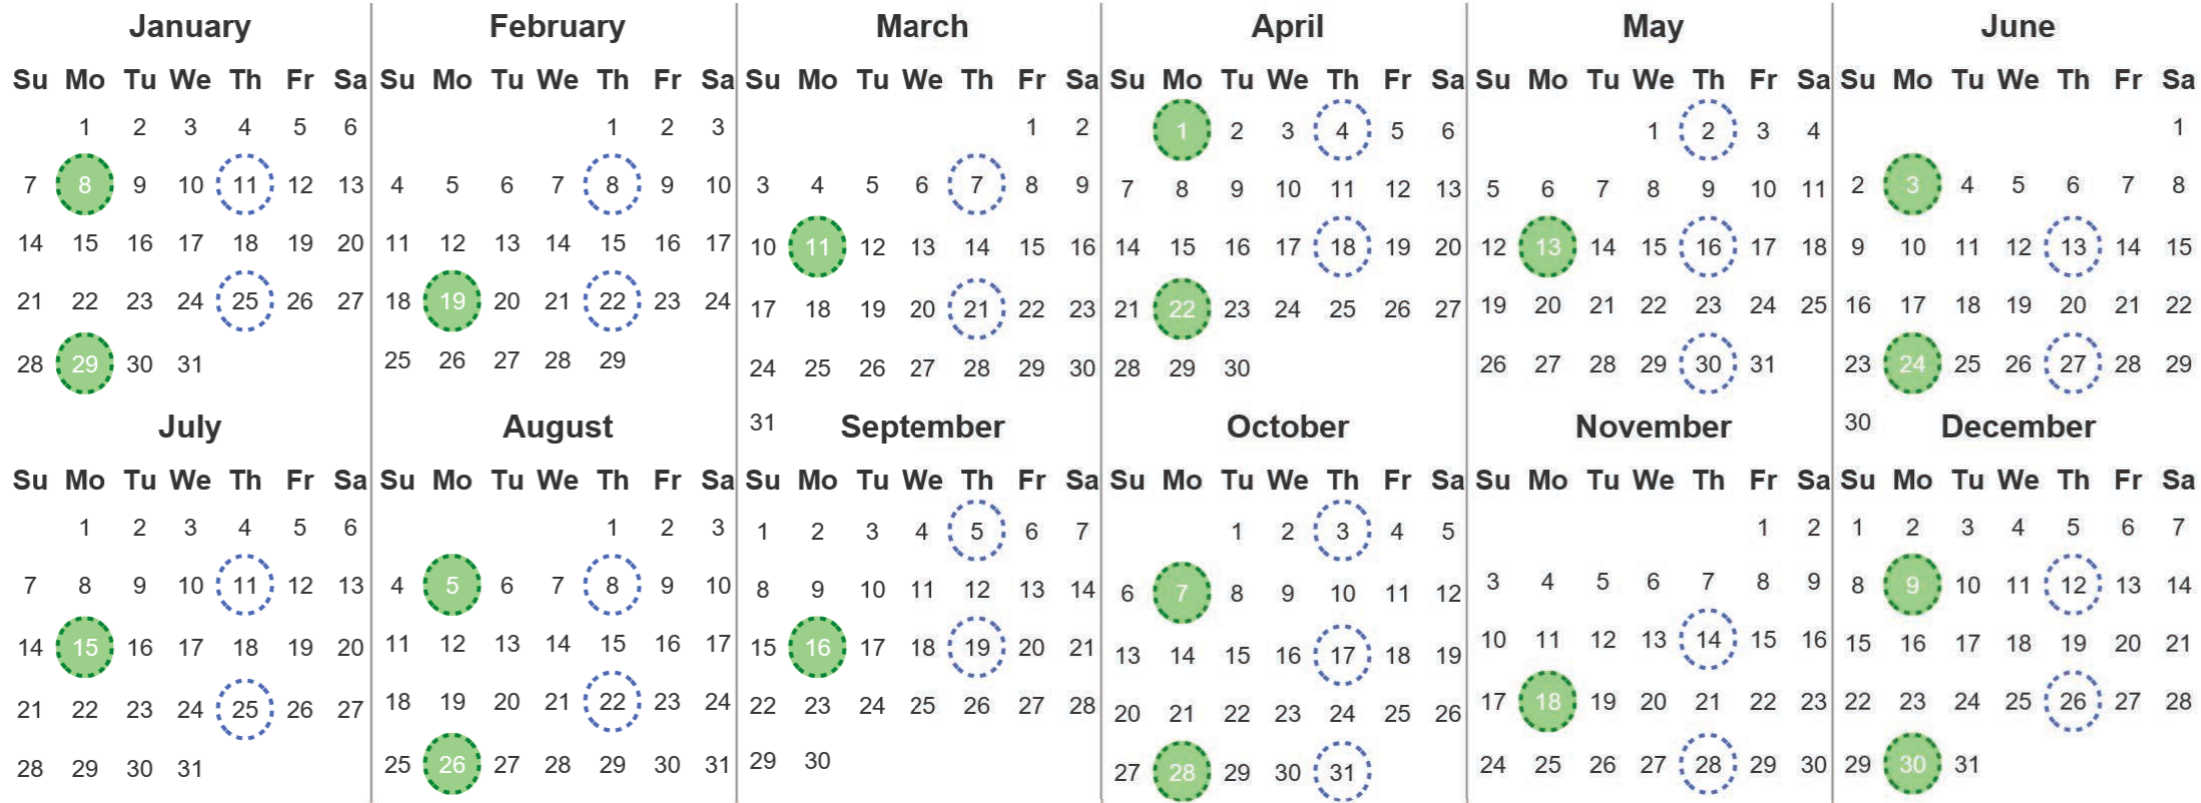

Your waste and recycling collection dates for **2024**.

	Non-recyclable Bin Only for items that cannot be recycled		Recycling Bin Paper, card & cardboard • Plastic bottles, pots, tubs & trays • Tins, cans & empty aerosols • Cartons
---	---	---	---

Please place your bins out for collection **by 7.00am** on your collection day.

					Festive Collections Check local press or website for details
---	---	---	---	---	--

Calendar Reference: LISMORE