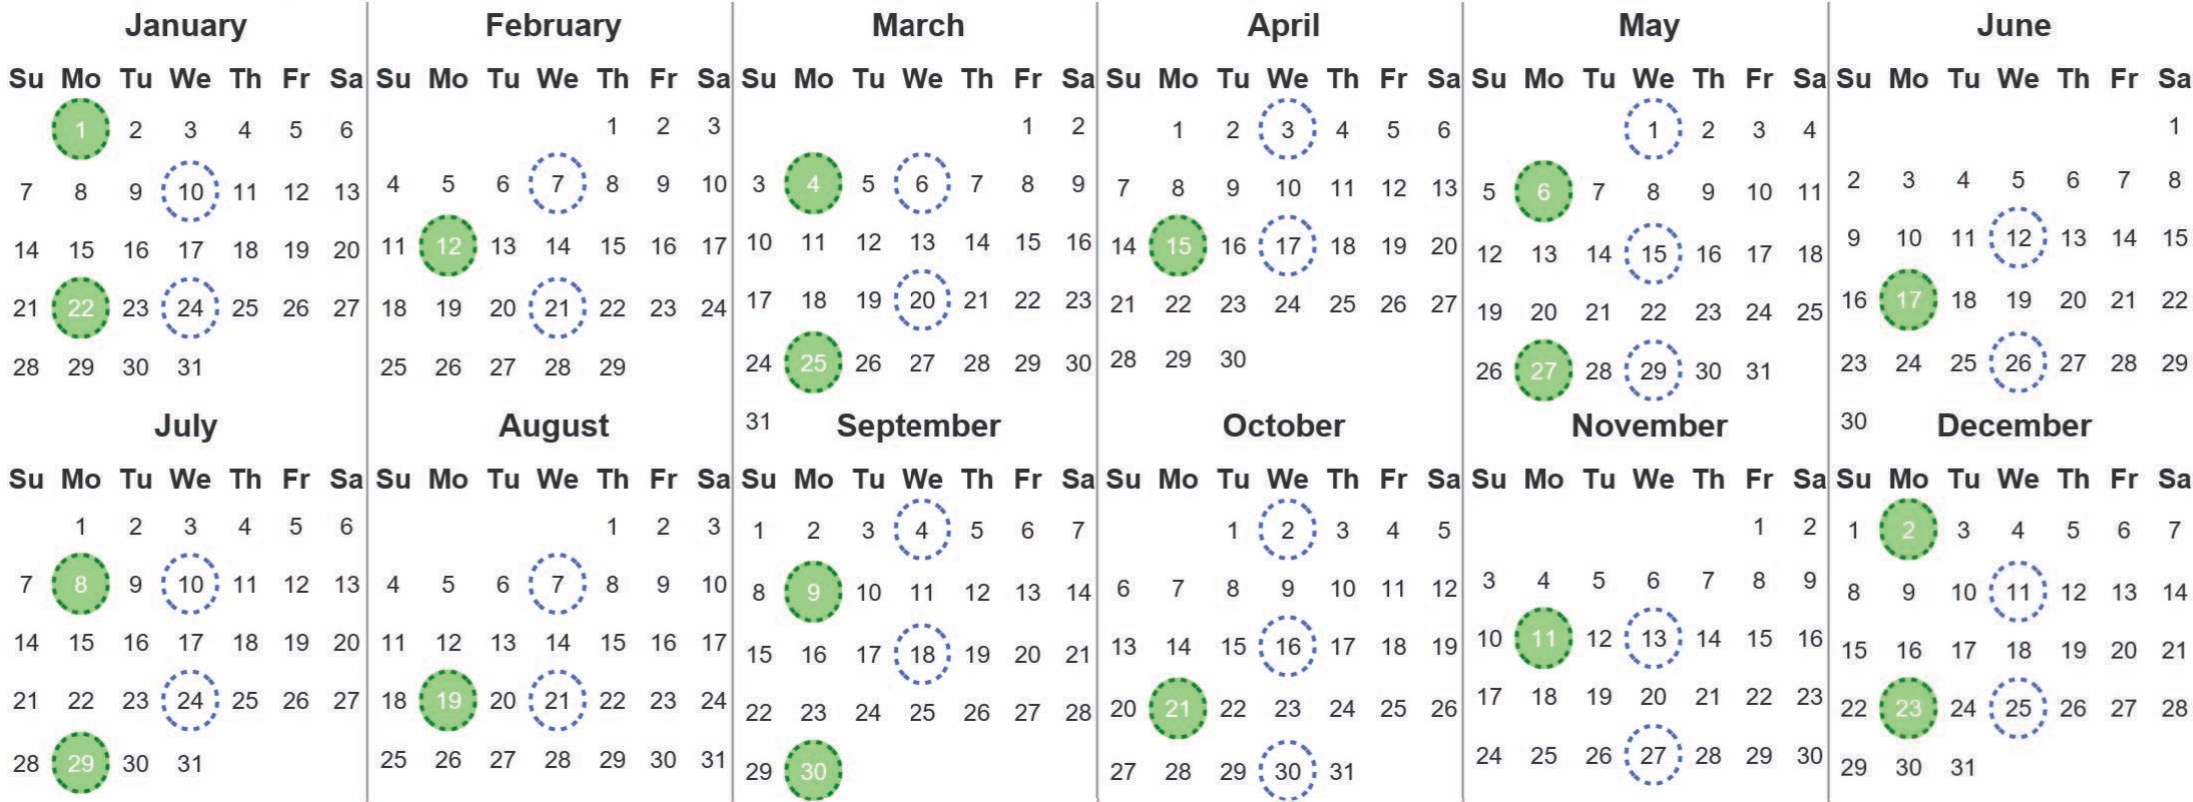

Your waste and recycling collection dates for 2024.

	Non-recyclable Bin Only for items that cannot be recycled		Recycling Bin Paper, card & cardboard • Plastic bottles, pots, tubs & trays • Tins, cans & empty aerosols • Cartons
---	---	---	---

Please place your bins out for collection **by 7.30am** on your collection day.

					Festive Collections Check local press or website for details
---	---	---	---	---	--