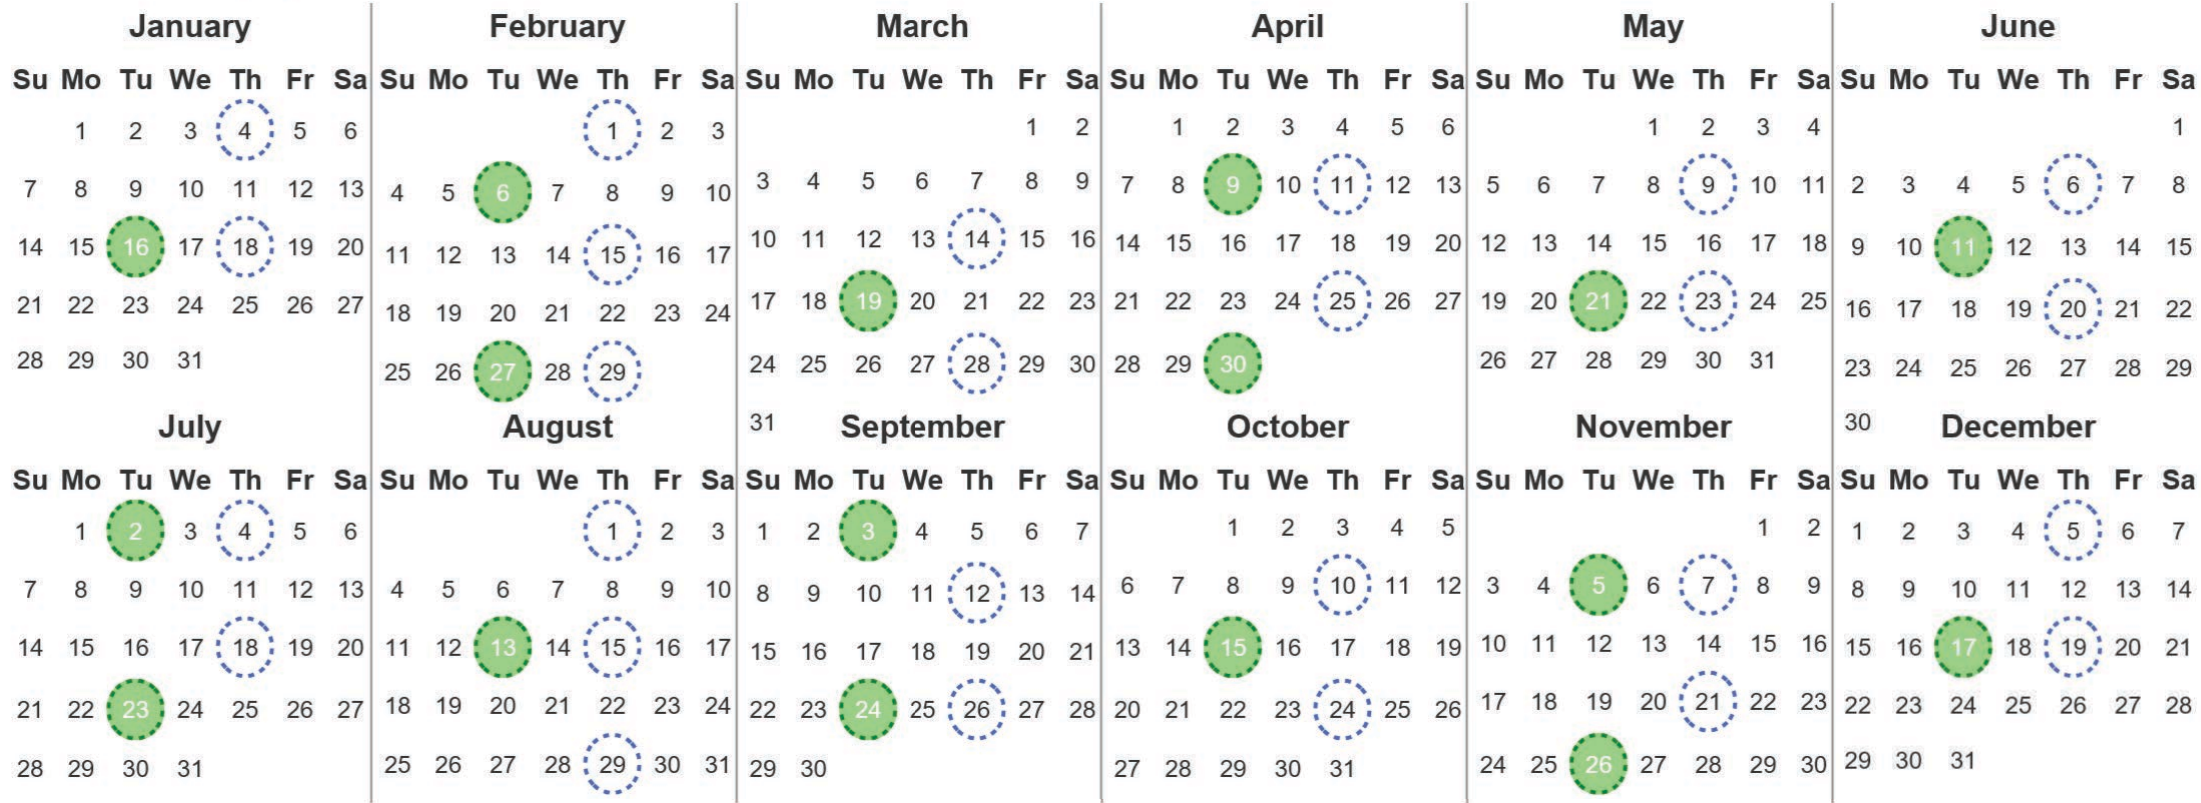

Your waste and recycling collection dates for **2024**.

	Non-recyclable Bin Only for items that cannot be recycled		Recycling Bin Paper, card & cardboard • Plastic bottles, pots, tubs & trays • Tins, cans & empty aerosols • Cartons
---	---	---	---

Please place your bins out for collection **by 7.30am** on your collection day.

					Festive Collections Check local press or website for details
---	---	---	---	---	--