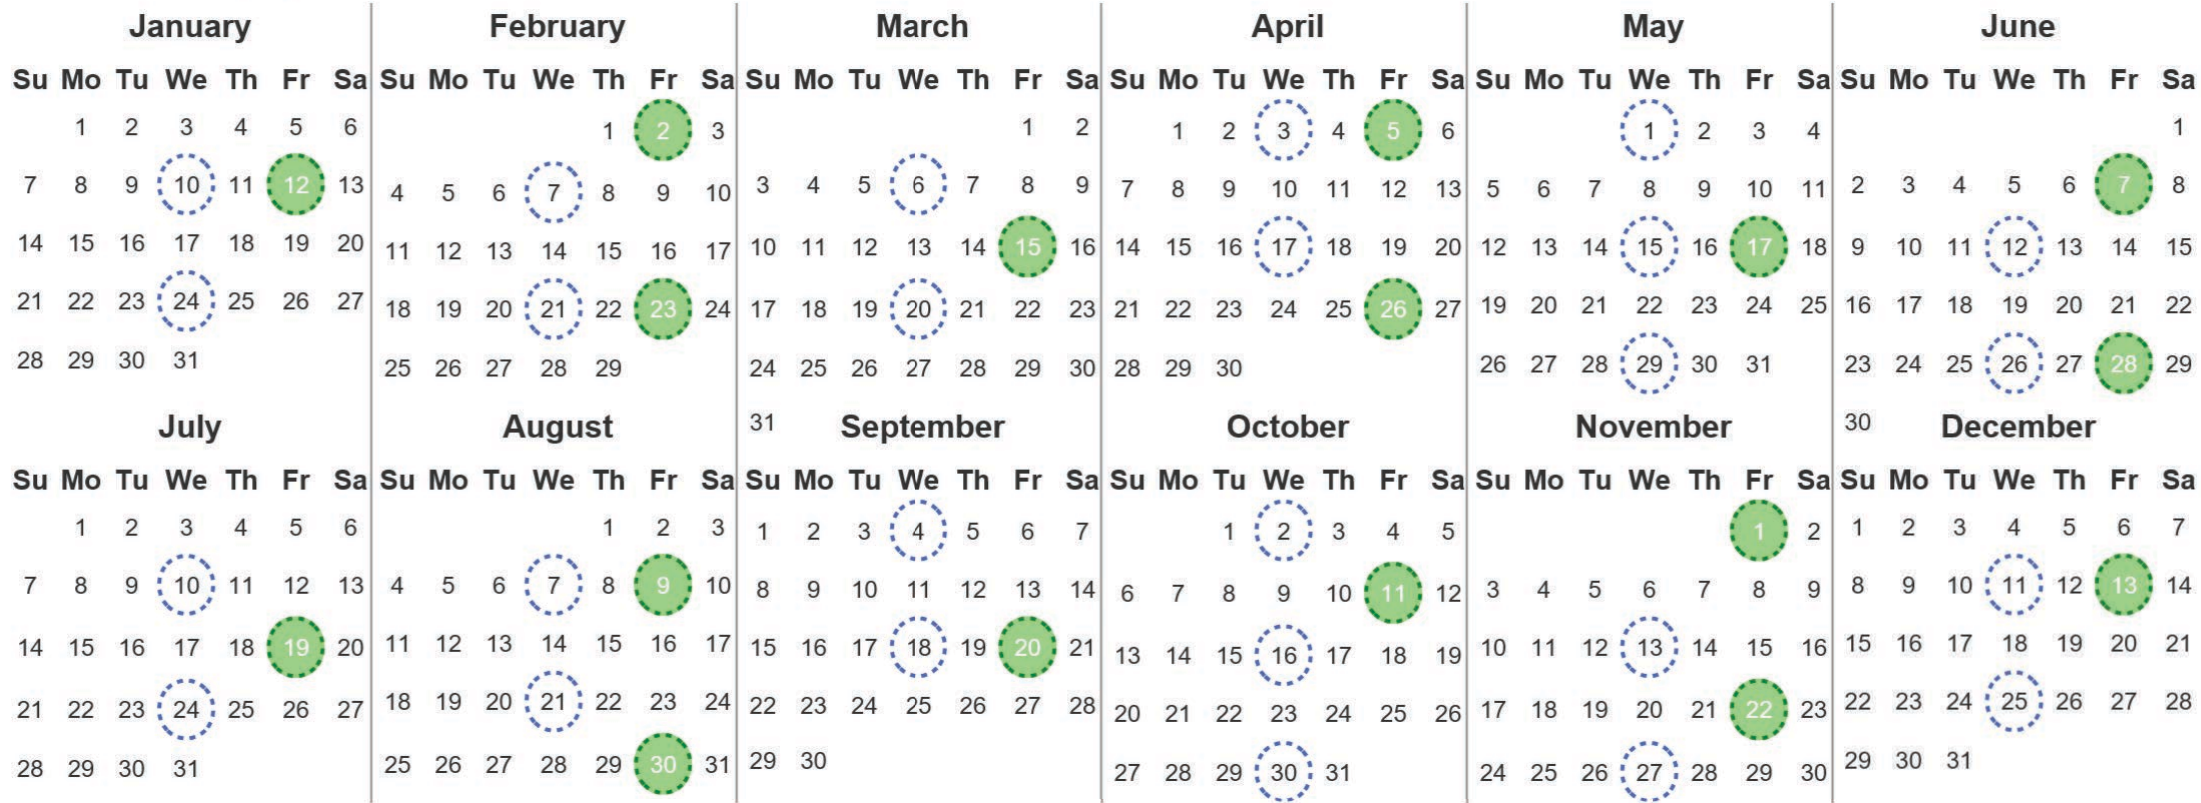

Your waste and recycling collection dates for 2024.

Non-recyclable Bin
Only for items that cannot be recycled

Recycling Bin
Paper, card & cardboard • Plastic bottles, pots, tubs & trays • Tins, cans & empty aerosols • Cartons

Please place your bins out for collection **by 7.30am** on your collection day.

Festive Collections
Check local press or website for details