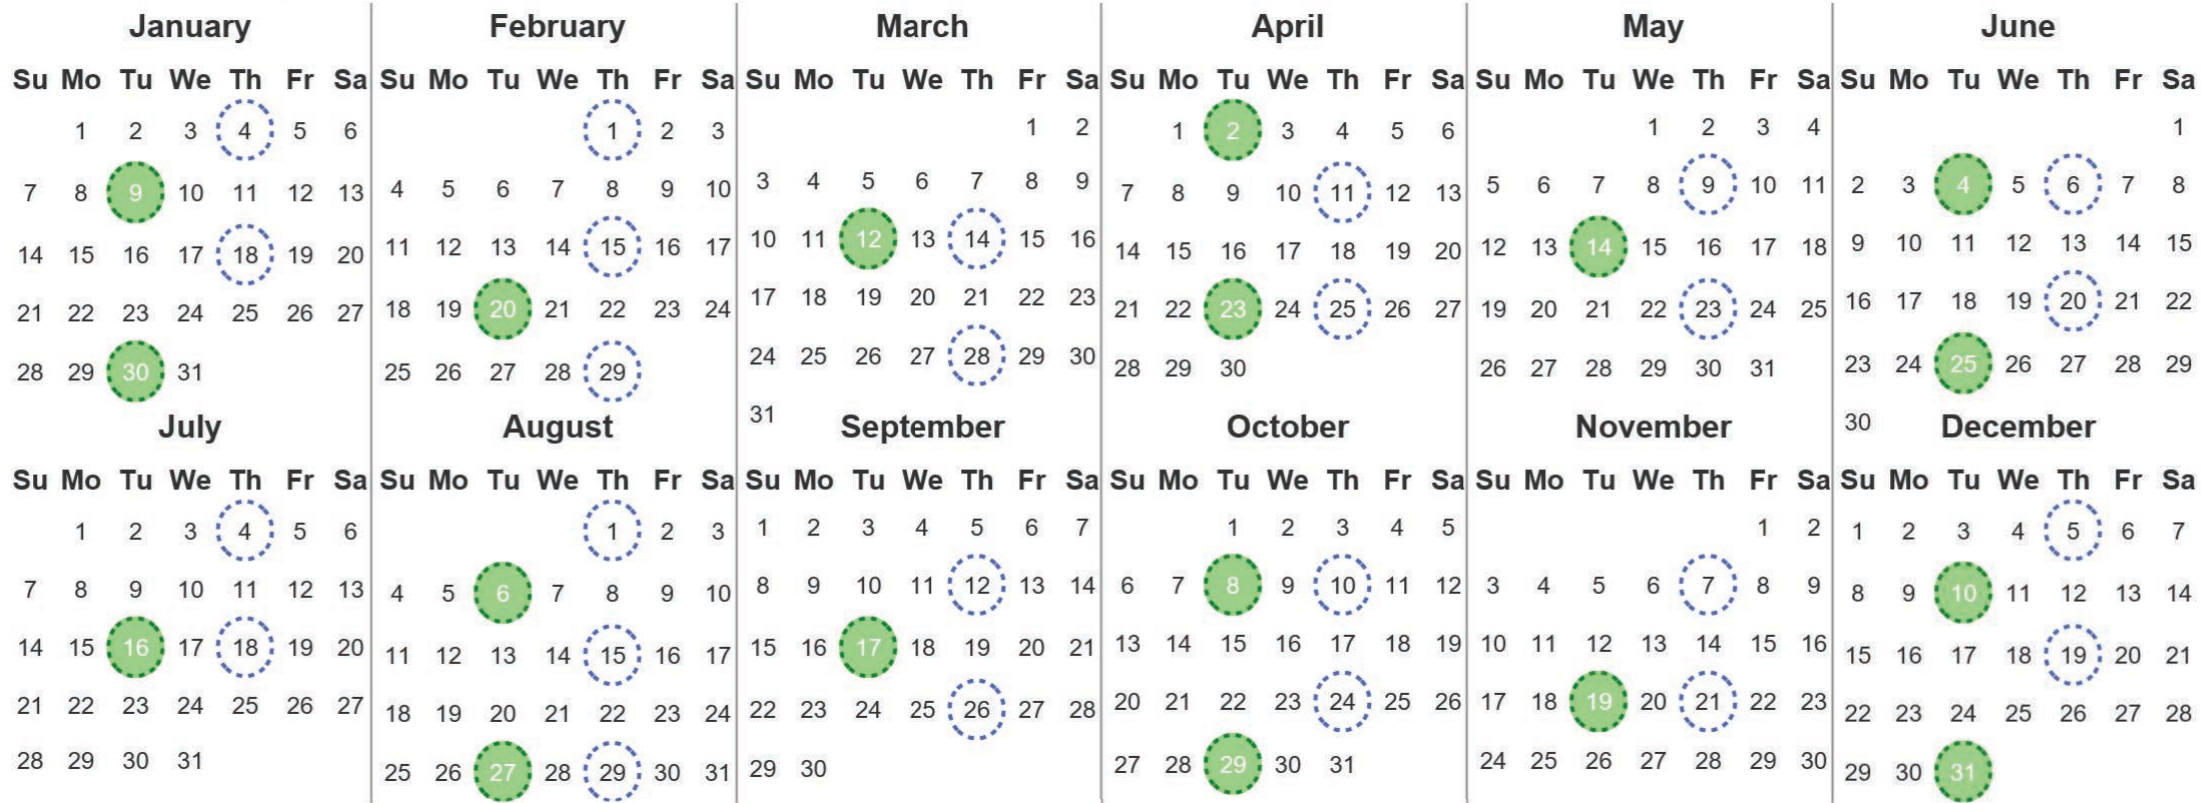

Your waste and recycling collection dates for **2024**.

Non-recyclable Bin
Only for items that cannot be recycled

Recycling Bin
Paper, card & cardboard • Plastic bottles, pots, tubs & trays • Tins, cans & empty aerosols • Cartons

Please place your bins out for collection **by 7.30am** on your collection day.

Festive Collections
Check local press or website for details

Calendar Reference: KIN_62