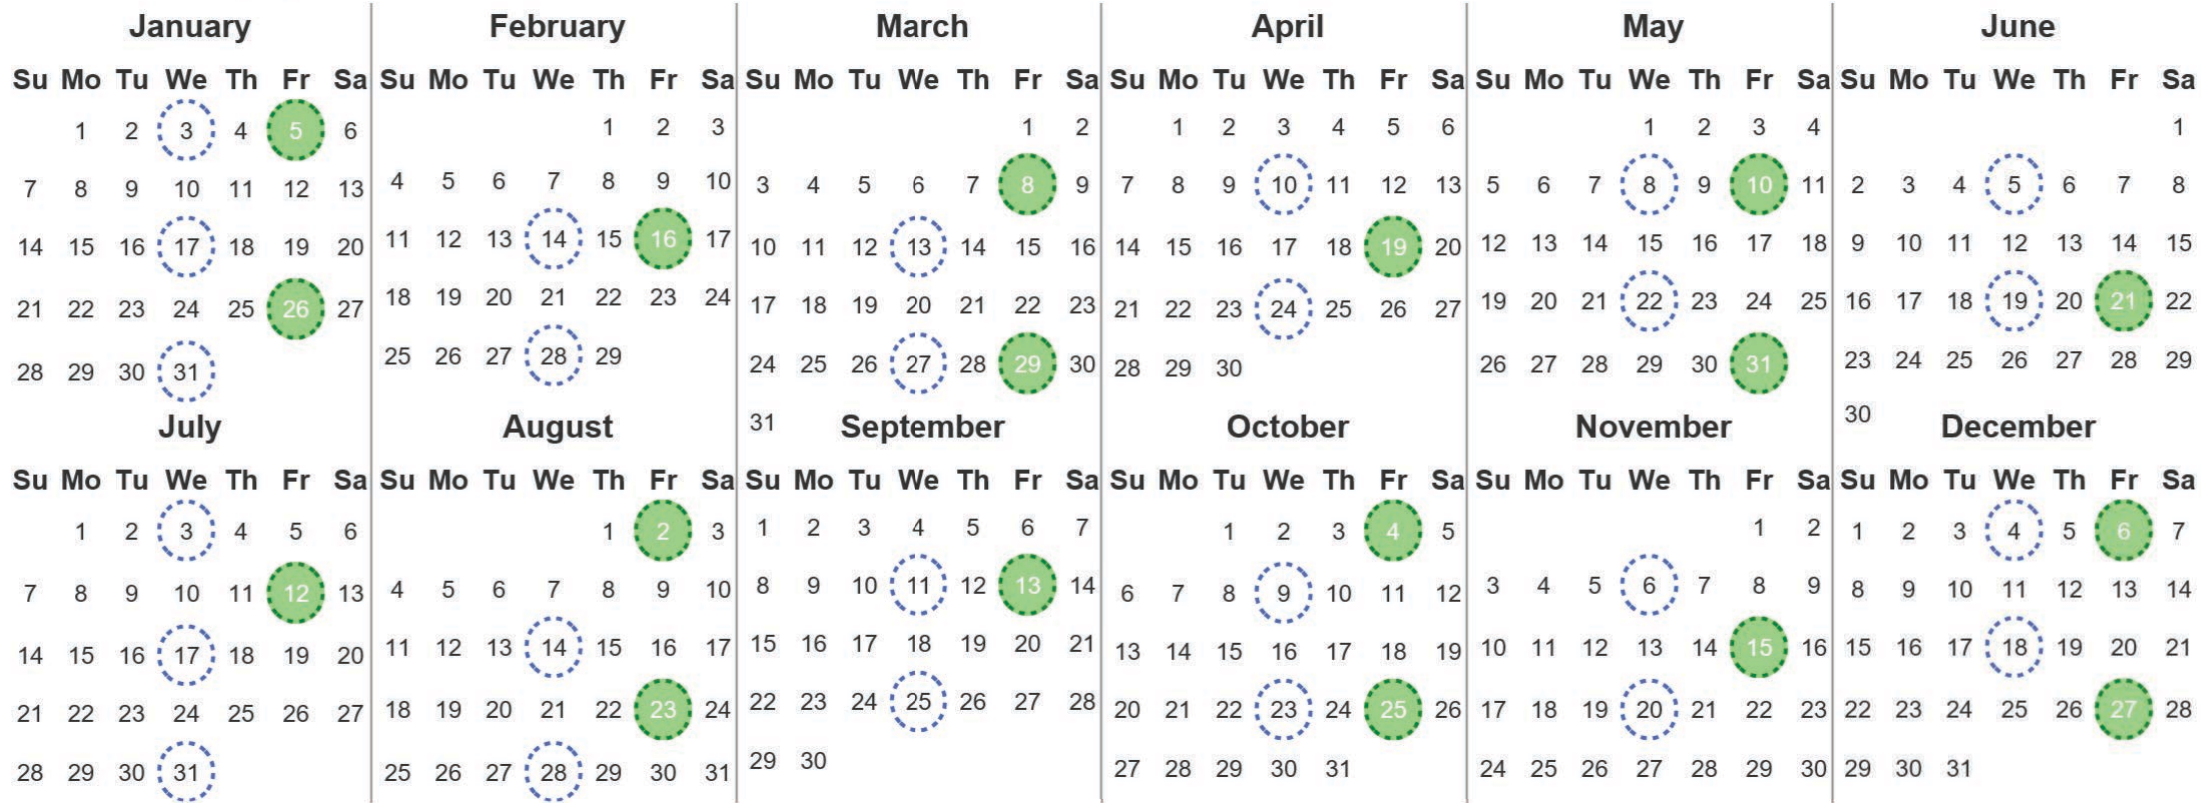

Your waste and recycling collection dates for 2024.

Non-recyclable Bin
Only for items that cannot be recycled

Recycling Bin
Paper, card & cardboard • Plastic bottles, pots, tubs & trays • Tins, cans & empty aerosols • Cartons

Please place your bins out for collection by **7.30am** on your collection day.

Festive Collections
Check local press or website for details